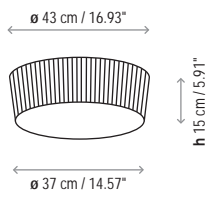

Plafonet - 01