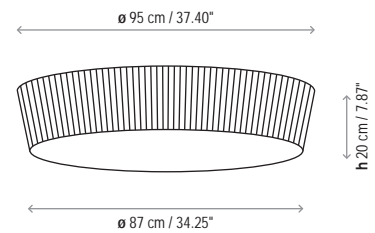

Plafonet - 03