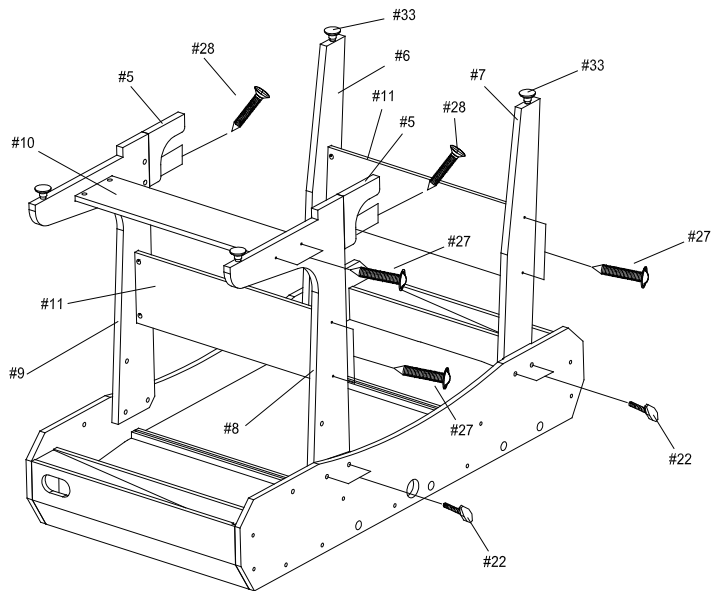

**MODEL NUMBER: TS-10048**  
**4'FT FOLDING LEGS**  
**SOCOER GAME TABLE**

**INSTRUCTION MANUAL**  
**(THIS PRODUCT IS ONLY TO BE ASSEMBLED BY AN ADULT)**

# Parts List

<p>#1</p>  <p>Right side panel 1 piece</p>	<p>#2</p>  <p>Left side panel 1 piece</p>	<p>#3</p>  <p>End panel 2 pieces</p>	<p>#4</p>  <p>Player field 1 piece</p>
<p>#5</p>  <p>Leg helper board 2 pieces</p>	<p>#6</p>  <p>Left leg 1 piece</p>	<p>#7</p>  <p>Right leg 1 piece</p>	<p>#8</p>  <p>Right L type leg 1 piece</p>
<p>#9</p>  <p>Left L type leg 1 piece</p>	<p>#10</p>  <p>Leg panel 01 1 piece</p>	<p>#11</p>  <p>Leg panel 02 2 pieces</p>	<p>#12</p>  <p>Support brace 2 pieces</p>
<p>#13</p>  <p>1 home players rod 1 piece</p>	<p>#14</p>  <p>2 home players rod 1 piece</p>	<p>#15</p>  <p>3 home players rod 1 piece</p>	<p>#16</p>  <p>5 home players rod 1 piece</p>
<p>#17</p>  <p>1 away players rod 1 piece</p>	<p>#18</p>  <p>2 away players rod 1 piece</p>	<p>#19</p>  <p>3 away players rod 1 piece</p>	<p>#20</p>  <p>5 away players rod 1 piece</p>

<p>#21</p>  <p>Scoring system 2 pieces</p>	<p>#22</p>  <p>Butterfly bolt 8 pieces</p>	<p>#23</p>  <p>1/4"X1-1/4" Bolt 8 pieces</p>	<p>#24</p>  <p>1/4"X15mm Washer 20 pieces</p>
<p>#25</p>  <p>1/4" Nut 12 pieces</p>	<p>#26</p>  <p>4X25mm Screw 4 pieces</p>	<p>#27</p>  <p>4X45mm Screw 12 pieces</p>	<p>#28</p>  <p>4X55mm Screw 4 pieces</p>
<p>#29</p>  <p>1/4" Support rod 2 pieces</p>	<p>#30</p>  <p>Tool 1 piece</p>	<p>#31</p>  <p>Tool 1 piece</p>	<p>#32</p>  <p>Plastic handle 8 pieces</p>
<p>#33</p>  <p>Leg Leveler 4 pieces</p>	<p>#34</p>  <p>Soccer ball 2pieces</p>		