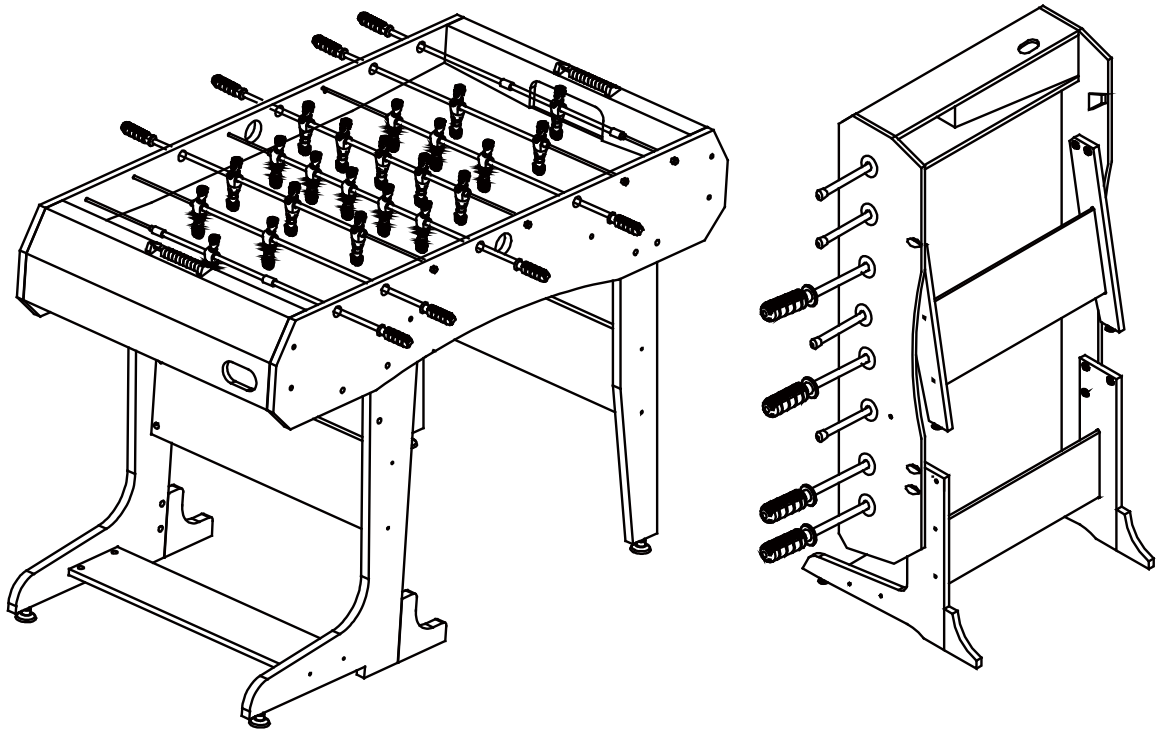

**MODEL NUMBER: TS-10048**  
**4'FT FOLDING LEGS**  
**SOCOER GAME TABLE**

**INSTRUCTION MANUAL**  
**(THIS PRODUCT IS ONLY TO BE ASSEMBLED BY AN ADULT)**

# Parts List

<p>#1</p>  <p>Right side panel 1 piece</p>	<p>#2</p>  <p>Left side panel 1 piece</p>	<p>#3</p>  <p>End panel 2 pieces</p>	<p>#4</p>  <p>Player field 1 piece</p>
<p>#5</p>  <p>Leg helper board 2 pieces</p>	<p>#6</p>  <p>Left leg 1 piece</p>	<p>#7</p>  <p>Right leg 1 piece</p>	<p>#8</p>  <p>Right L type leg 1 piece</p>
<p>#9</p>  <p>Left L type leg 1 piece</p>	<p>#10</p>  <p>Leg panel 01 1 piece</p>	<p>#11</p>  <p>Leg panel 02 2 pieces</p>	<p>#12</p>  <p>Support brace 2 pieces</p>
<p>#13</p>  <p>1 home players rod 1 piece</p>	<p>#14</p>  <p>2 home players rod 1 piece</p>	<p>#15</p>  <p>3 home players rod 1 piece</p>	<p>#16</p>  <p>5 home players rod 1 piece</p>
<p>#17</p>  <p>1 away players rod 1 piece</p>	<p>#18</p>  <p>2 away players rod 1 piece</p>	<p>#19</p>  <p>3 away players rod 1 piece</p>	<p>#20</p>  <p>5 away players rod 1 piece</p>