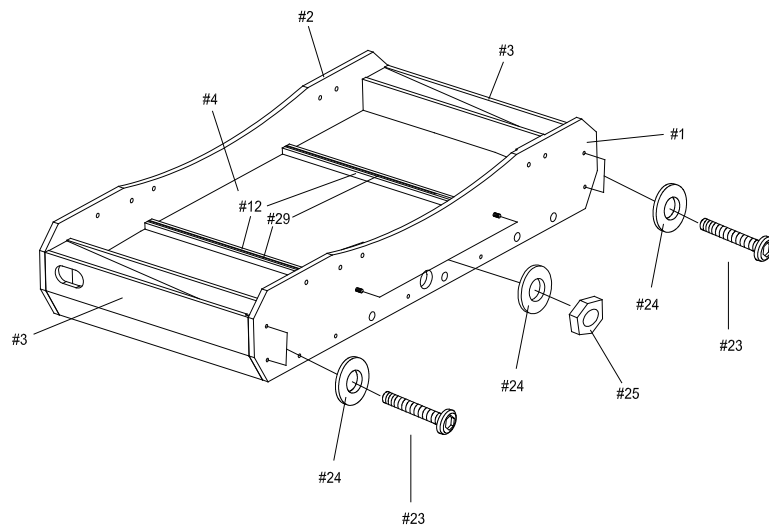

**MODEL NUMBER: TS-10048**  
**4'FT FOLDING LEGS**  
**SOCOER GAME TABLE**

**INSTRUCTION MANUAL**  
**(THIS PRODUCT IS ONLY TO BE ASSEMBLED BY AN ADULT)**

# Parts List

<p>#1</p>  <p>Right side panel 1 piece</p>	<p>#2</p>  <p>Left side panel 1 piece</p>	<p>#3</p>  <p>End panel 2 pieces</p>	<p>#4</p>  <p>Player field 1 piece</p>
<p>#5</p>  <p>Leg helper board 2 pieces</p>	<p>#6</p>  <p>Left leg 1 piece</p>	<p>#7</p>  <p>Right leg 1 piece</p>	<p>#8</p>  <p>Right L type leg 1 piece</p>
<p>#9</p>  <p>Left L type leg 1 piece</p>	<p>#10</p>  <p>Leg panel 01 1 piece</p>	<p>#11</p>  <p>Leg panel 02 2 pieces</p>	<p>#12</p>  <p>Support brace 2 pieces</p>
<p>#13</p>  <p>1 home players rod 1 piece</p>	<p>#14</p>  <p>2 home players rod 1 piece</p>	<p>#15</p>  <p>3 home players rod 1 piece</p>	<p>#16</p>  <p>5 home players rod 1 piece</p>
<p>#17</p>  <p>1 away players rod 1 piece</p>	<p>#18</p>  <p>2 away players rod 1 piece</p>	<p>#19</p>  <p>3 away players rod 1 piece</p>	<p>#20</p>  <p>5 away players rod 1 piece</p>

<p>#21</p>  <p>Scoring system 2 pieces</p>	<p>#22</p>  <p>Butterfly bolt 8 pieces</p>	<p>#23</p>  <p>1/4"X1-1/4" Bolt 8 pieces</p>	<p>#24</p>  <p>1/4"X15mm Washer 20 pieces</p>
<p>#25</p>  <p>1/4" Nut 12 pieces</p>	<p>#26</p>  <p>4X25mm Screw 4 pieces</p>	<p>#27</p>  <p>4X45mm Screw 12 pieces</p>	<p>#28</p>  <p>4X55mm Screw 4 pieces</p>
<p>#29</p>  <p>1/4" Support rod 2 pieces</p>	<p>#30</p>  <p>Tool 1 piece</p>	<p>#31</p>  <p>Tool 1 piece</p>	<p>#32</p>  <p>Plastic handle 8 pieces</p>
<p>#33</p>  <p>Leg Leveler 4 pieces</p>	<p>#34</p>  <p>Soccer ball 2pieces</p>		