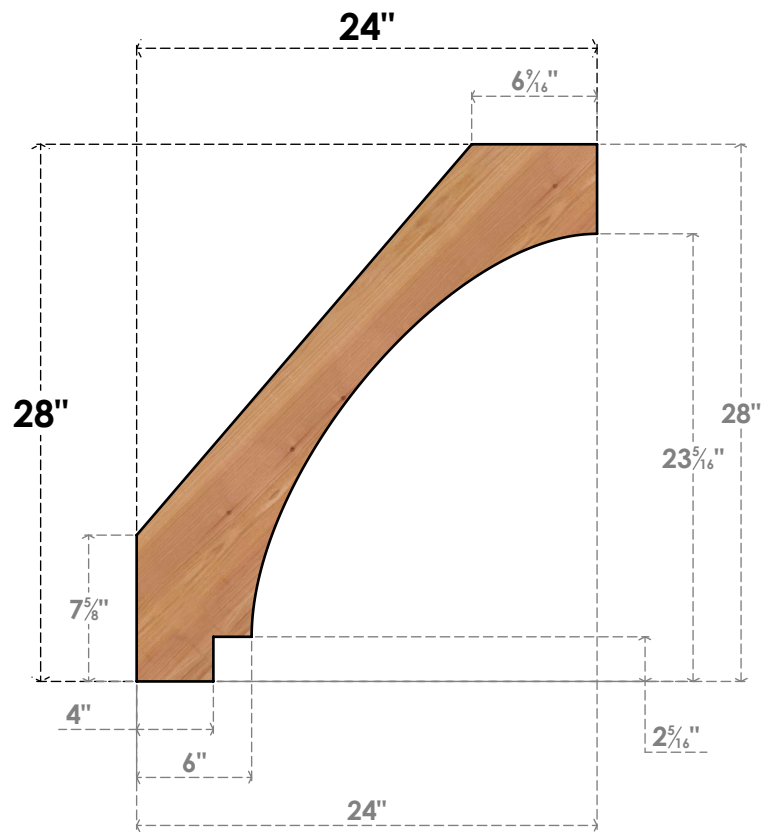

BRC06X24X28IMP00SWR

5 1/2"W X 24"D X 28"H IMPERIAL SMOOTH BRACE, WESTERN RED CEDAR

SIDE

FRONT

EKENA MILLWORK
 2300 WEST MAIN ST.
 CLARKSVILLE, TX 75426
 TOLL FREE: 866-607-0453
 WWW.EKENAMILLWORK.COM

NOTES