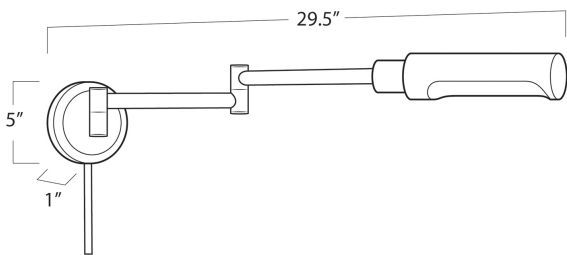

### Noble Swing Arm Task Sconce 15-1153PN

<b>HEIGHT</b>	41
<b>WIDTH</b>	5
<b>DEPTH</b>	29.5
<b>SHADE DIMS</b>	N/A
<b>SHADE COLOR</b>	N/A
<b>BULB QTY</b>	1
<b>BULB TYPE</b>	T Type Medium Base (E26)
<b>SOCKET</b>	E26 Cast Dimmer
<b>WATTAGE</b>	40 Watt Max
<b>WIRING TYPE</b>	Hard Wire or Pinup
<b>BACKPLATE</b>	5 dia x 1
<b>JUNCTION BOX</b>	2.5 from top and bottom, 2.5 from sides
<b>MATERIAL</b>	Steel
<b>FINISH</b>	Polished Nickel
<b>NOTES</b>	N/A
<b>FREIGHT ONLY</b>	No