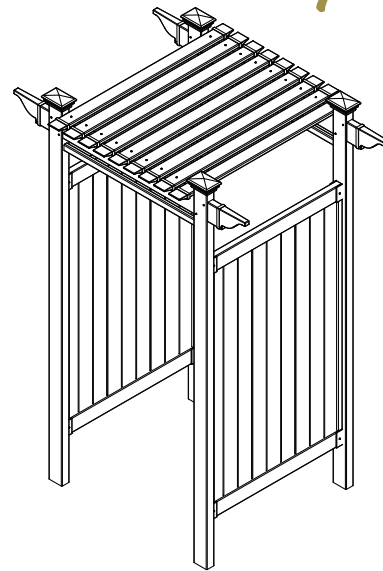

## LINE SPECS

# Oceanside Vinyl Shower Enclosure Kit (2 box unit)

# ZIPPITY

*Easy Does It!*

Top View

Front View

Side View