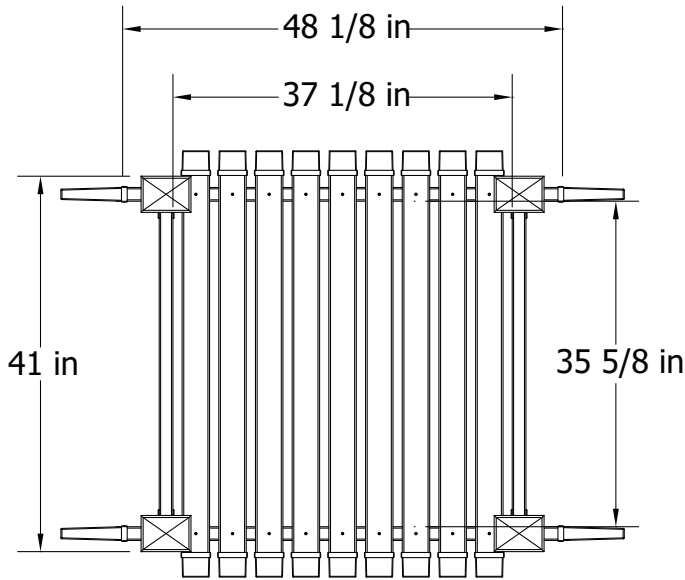

LINE SPECS

Oceanside Vinyl Shower Enclosure Kit (2 box unit)

ZIPPITY

Easy Does It!

Top View