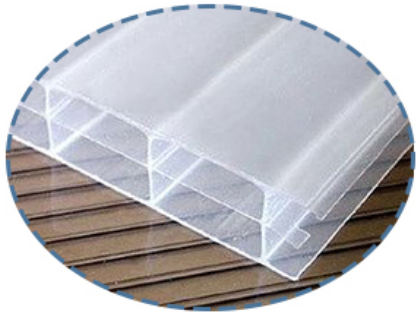

5 Adjustable Level

1mm Aluminum Alloy Frame

Sliding Door

Reinforced Frame

**Spring Design
Easy to Install Panel**

Reinforced Corners

High Base

GREEN HOUSE

Provide a suitable environment for plants to grow

Base Suggestion

Recommend Foundation Concrete/ Wood/ Brick

Concrete floor

Wooden floor

Brick floor

Product Dimension

aluminum alloy frame