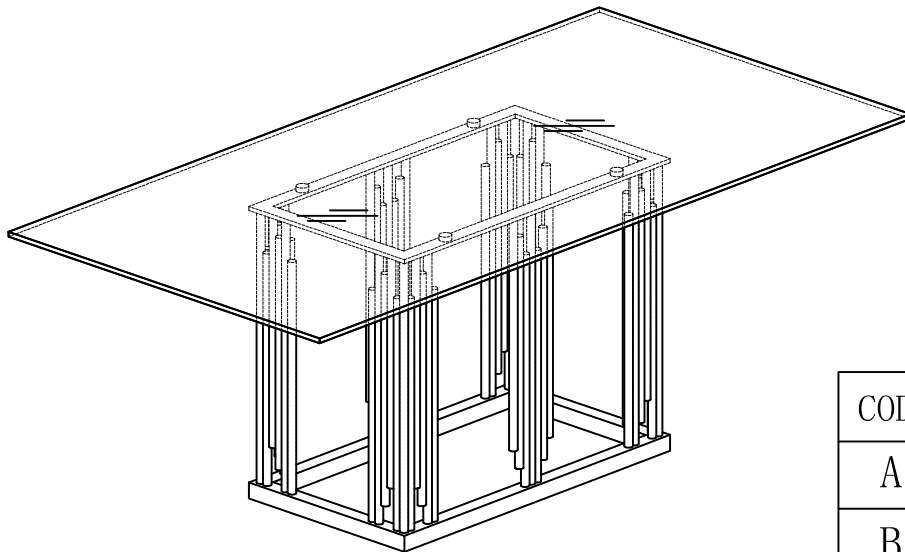

1

THIS SPARE PART IS ADJUSTABLE  
HEIGHT OF THE TABLE LEVEL.

2

CODE	PICTURE	QTY
A	 M8*20mm	4
B	 $\phi$ 19mm	4
C	 M5*65mm	1