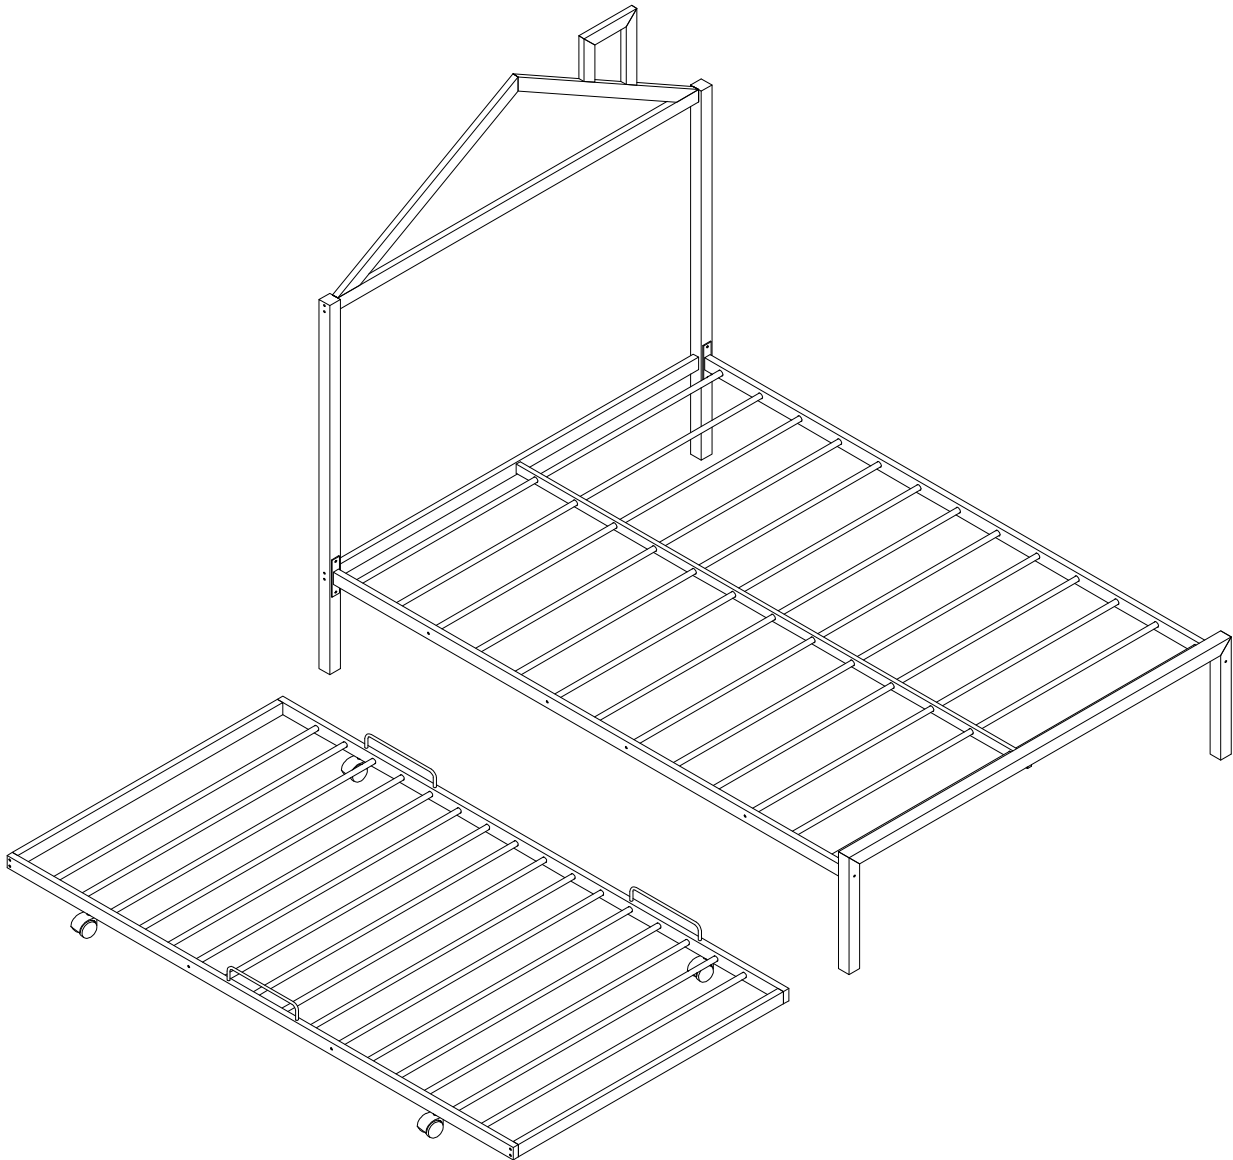

ASSEMBLY INSTRUCTION

MF320584

Minimum no. 2 of people
recommended to assemble
this product: Approx.
assembly time: 60 mins

PART LIST MF320584

<p>1</p>  <p>1PC</p>	<p>2</p>  <p>1PC</p>	<p>3</p>  <p>1PC</p>
<p>4</p>  <p>1PC</p>	<p>5</p>  <p>1PC</p>	<p>6</p>  <p>1PC</p>
<p>7</p>  <p>1PC</p>	<p>8</p>  <p>1PC</p>	<p>9</p>  <p>4PCS</p>
<p>10</p>  <p>9PCS</p>	<p>11</p>  <p>1PC</p>	<p>12</p>  <p>1PC</p>
<p>13</p>  <p>2PCS</p>	<p>14</p>  <p>2PCS</p>	<p>15</p>  <p>14PCS</p>

STEP 1

A	D
	
M $\frac{1}{4}$ "x55	#40x40x16
8 PCS	2 PCS

STEP 2

C

M $\frac{1}{4}$ "x15
8 PCS

STEP 3

A	B	C	D
 M $\frac{1}{4}$ 'x55	 M $\frac{1}{4}$ 'x35	 M $\frac{1}{4}$ 'x15	 #40x40x16
4 PCS	1 PC	9 PCS	2 PCS

STEP 4

E	F
	
M ⁵ / ₁₆ "xØ50x70H	M ⁵ / ₁₆ "xØ50x70H
2 PCS	2 PCS

STEP 5

B	C
	
M ¹ / ₄ "x35	M ¹ / ₄ "x15
8 PCS	4 PCS

STEP 6