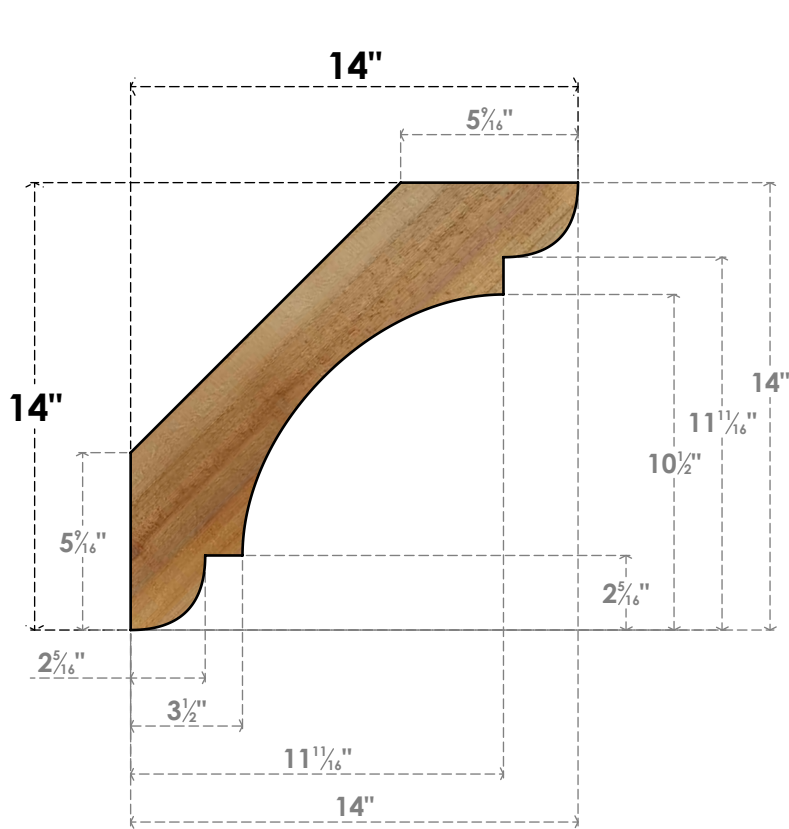

BRC04X14X14OLY00RWR

4"W X 14"D X 14"H OLYMPIC ROUGH SAWN BRACE, WESTERN RED CEDAR

SIDE

FRONT

EKENA MILLWORK
2300 WEST MAIN ST.
CLARKSVILLE, TX 75426
TOLL FREE: 866-607-0453
WWW.EKENAMILLWORK.COM

NOTES

1. INSTALLATION TO BE COMPLETED IN ACCORDANCE WITH MANUFACTURER'S SPECIFICATIONS.
2. DRAWING MAY NOT BE TO SCALE
3. THIS DRAWING IS INTENDED FOR DESIGN AND PLANNING PURPOSES ONLY.
4. ALL INFORMATION CONTAINED HEREIN WAS CURRENT AT THE TIME OF DEVELOPMENT BUT MUST BE REVIEWED AND APPROVED BY THE PRODUCT MANUFACTURER TO BE CONSIDERED ACCURATE.
5. PRODUCTS ARE NOT KILN DRIED. THIS ITEM IS UNIQUE AND WILL CONTAIN THE NATURAL VARIATIONS THAT THE WOOD SPECIES OFFERS. THIS MAY RESULT IN VARIATIONS UP TO 1/4"