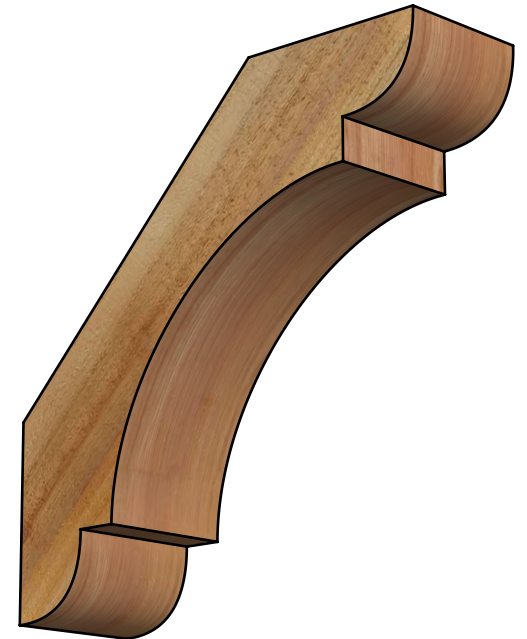

BRC04X14X14OLY00RWR

4"W X 14"D X 14"H OLYMPIC ROUGH SAWN BRACE, WESTERN RED CEDAR

SIDE

FRONT

EKENA MILLWORK
2300 WEST MAIN ST.
CLARKSVILLE, TX 75426
TOLL FREE: 866-607-0453
WWW.EKENAMILLWORK.COM

NOTES

1. INSTALLATION TO BE COMPLETED IN ACCORDANCE WITH MANUFACTURER'S SPECIFICATIONS.
2. DRAWING MAY NOT BE TO SCALE
3. THIS DRAWING IS INTENDED FOR DESIGN AND PLANNING PURPOSES ONLY.
4. ALL INFORMATION CONTAINED HEREIN WAS CURRENT AT THE TIME OF DEVELOPMENT BUT MUST BE REVIEWED AND APPROVED BY THE PRODUCT MANUFACTURER TO BE CONSIDERED ACCURATE.
5. PRODUCTS ARE NOT KILN DRIED. THIS ITEM IS UNIQUE AND WILL CONTAIN THE NATURAL VARIATIONS THAT THE WOOD SPECIES OFFERS. THIS MAY RESULT IN VARIATIONS UP TO 1/4"