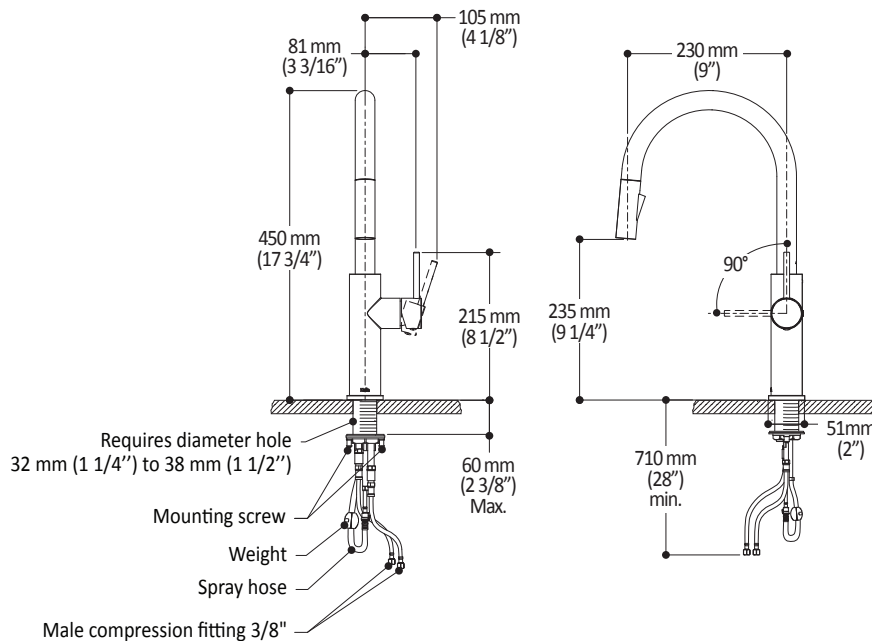

Features

- Ergonomic pull-out spray with toggle button, 2-mode spray: regular stream and spray
- Solid zinc construction
- Ceramic disc cartridge
- Nylon flexible supplies
- 360° swivel spout
- 1524 mm (60") nylon hose with ball joint
- Integral check valves
- Single hole installation
- Quick installation system

Colors (Finishes)

- Chrome: KF1836-110
- Stainless Steel PVD*: KF1836-130
- Matte black: KF1836-160

* PVD finish: Physical Vapour Deposit

Maximum flow rate

- 6.8 L/min (1.8 gpm)

Certifications

The specified model meets or exceeds the following standards;

Product dimensions:

Important: Dimensions are approximated and are subject to changes. Please refer to the installation instructions.