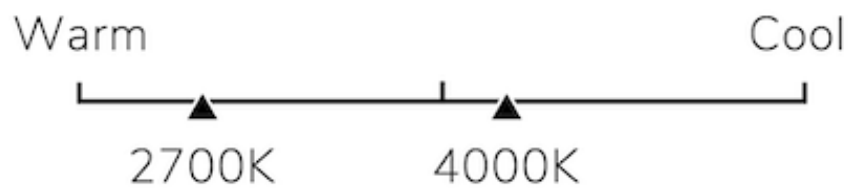

Lighting Specifications

Brightness 360 lumens

Estimated Yearly Energy Cost \$ 0.76

Based on 3 hrs/day
11c/kWh Cost depends
on rates and use

Life in Years 22.8 Years
Based on 3 hrs/day

Color Appearance

Energy Used 6.3 watts