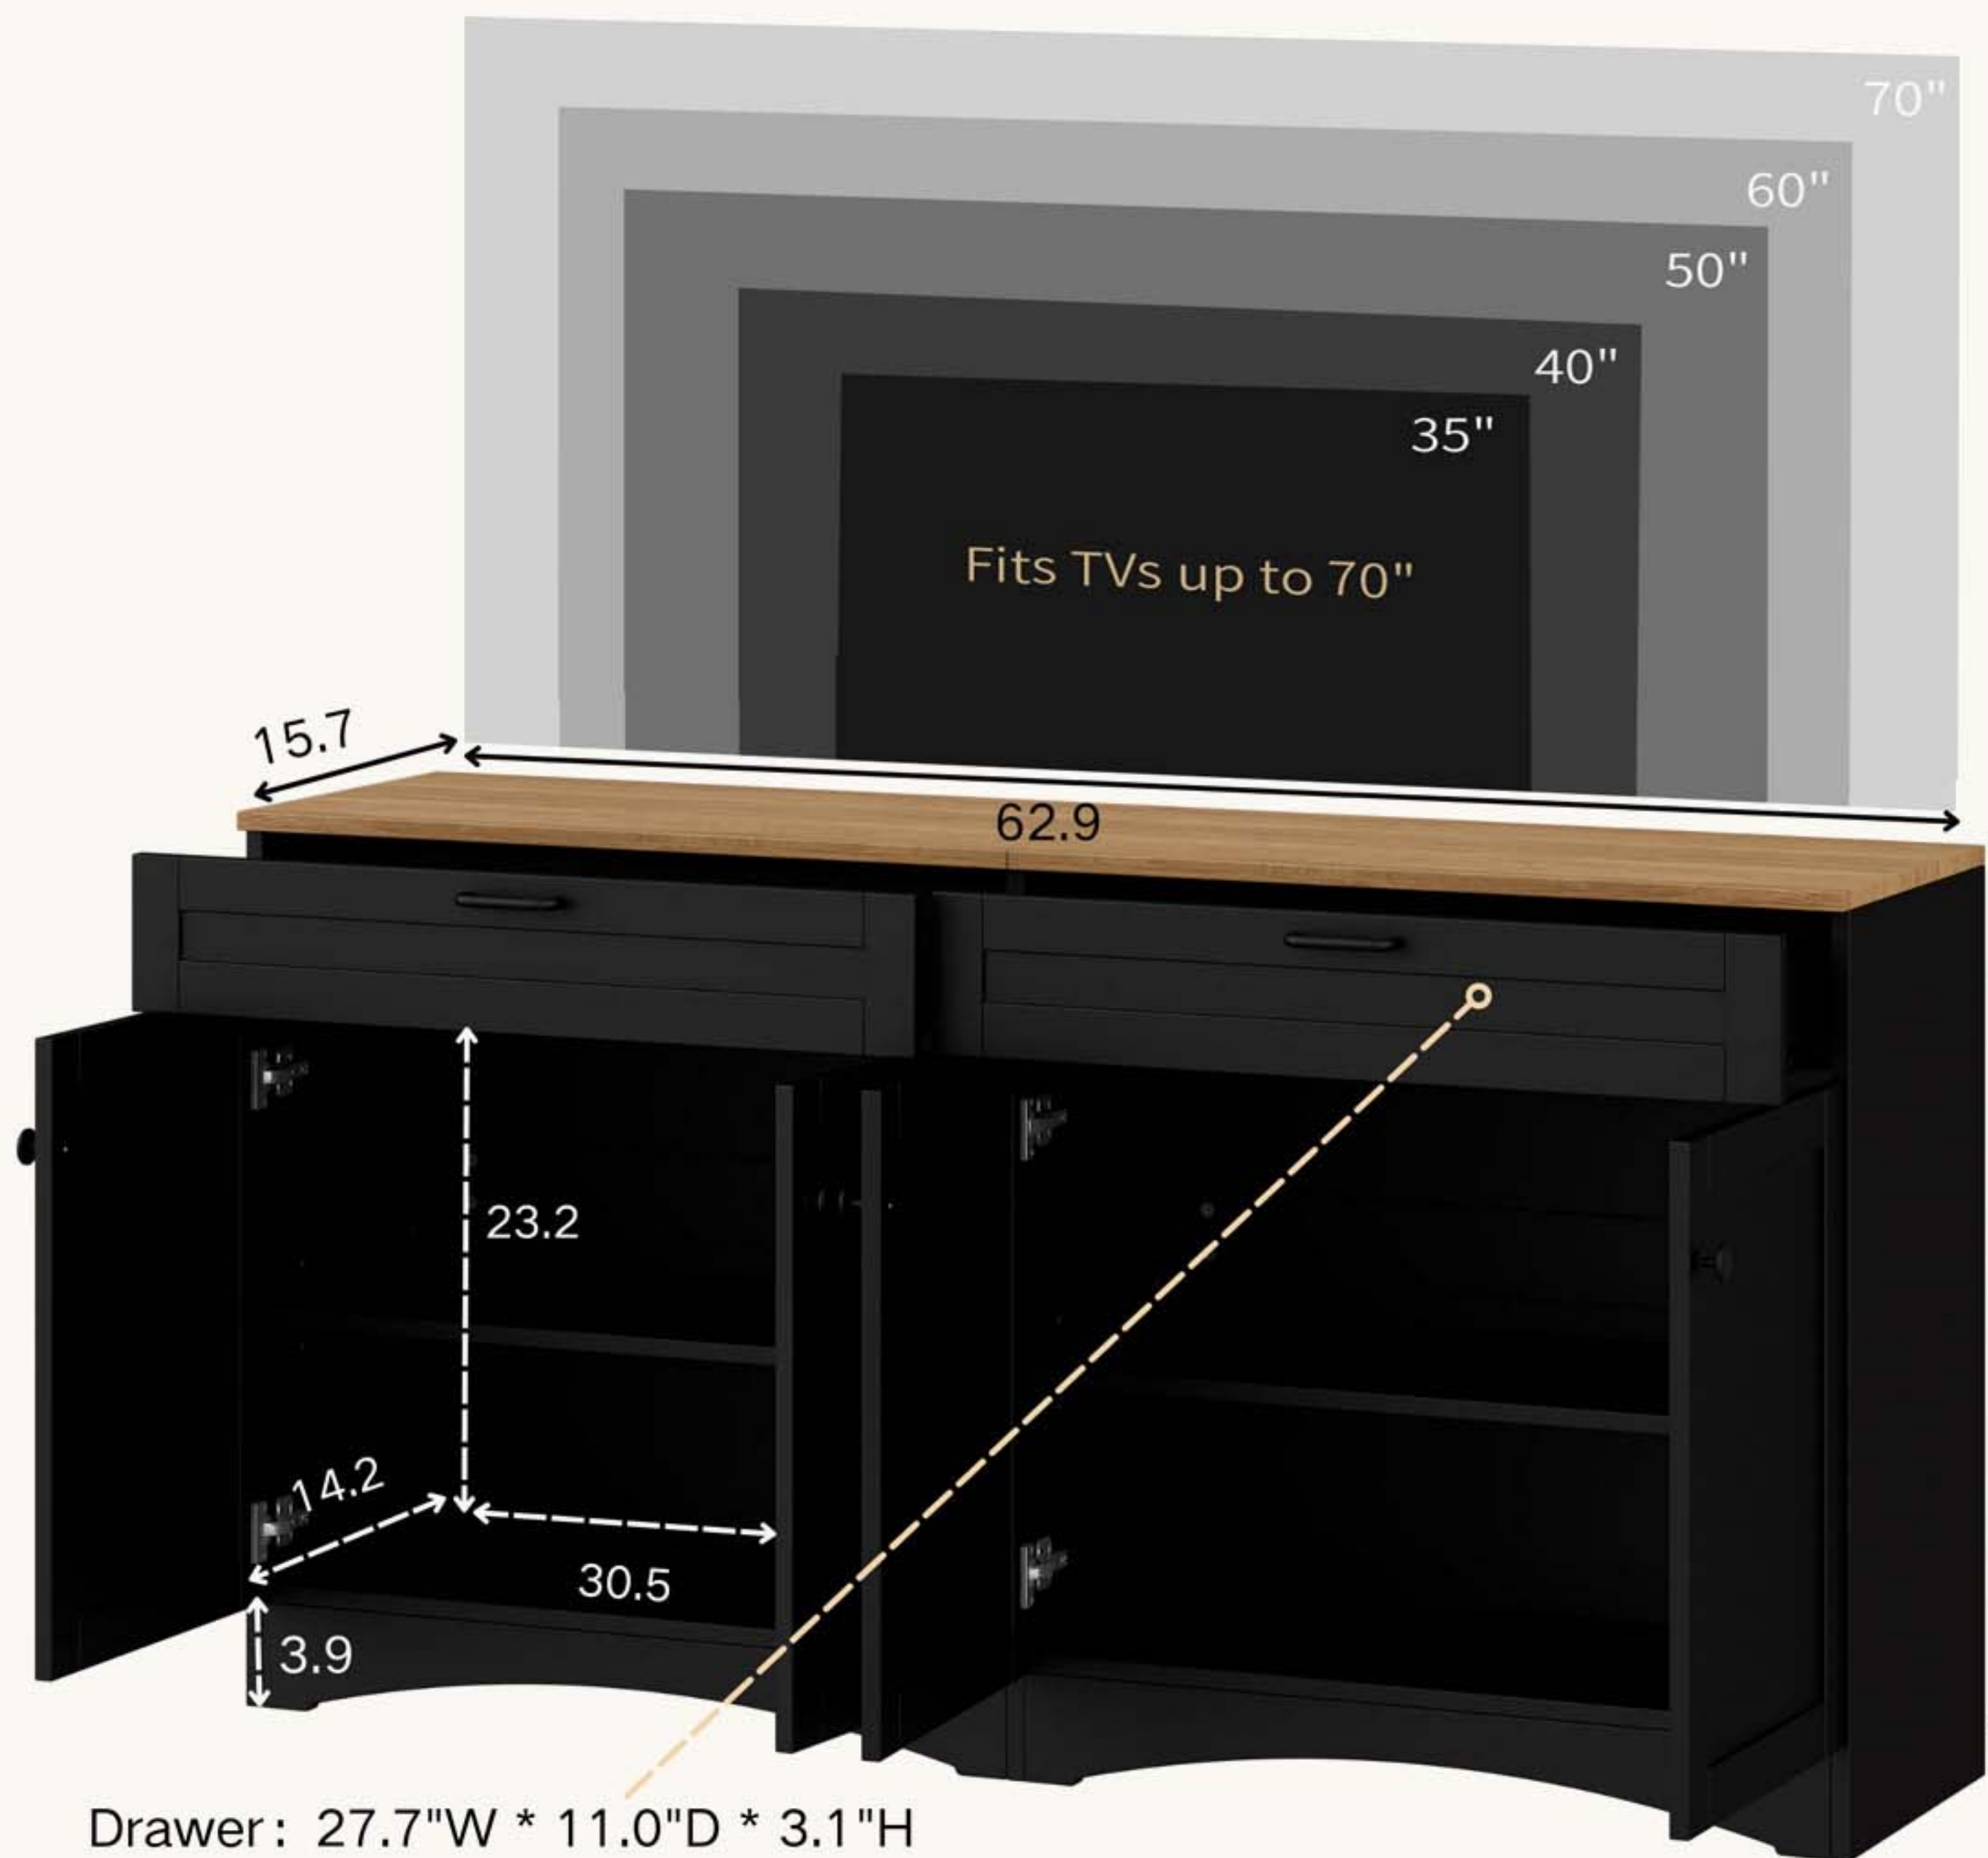

# Dimensional Details

## Product Dimensions

- Length (in.) :62.90
- Width (in.) :15.70
- Height (in.) :33.40
- Weight (lbs.):107.30

## Package Size

- Length (in.) :38.00
- Width (in.) :19.75
- Height (in.) :13.62
- Weight (lbs.):121.14