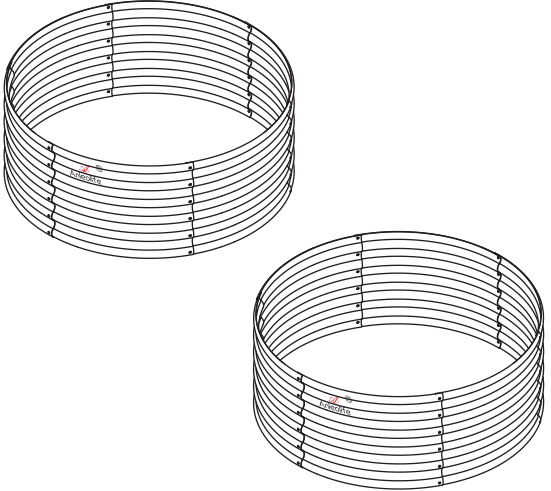

HELP CENTER

If you need any help, please feel free to contact us anytime. We are here to help. Visit us at: www.anleolifeshop.com

- Product Information
- Online Inquiry
- Item Assembly
- Orders FAQs
- Returns & Refunds

NOTICE

- Do not stand on or use any part of this item as a step ladder.
- Firmly secure all bolts, screws before use.
- Reconfirm that all bolts, screws, and knobs are secure every 90 days.
- Be aware that some parts are heavy, the protective equipment such as closed toe shoes is recommended, a pair of gloves is provided.
- If any parts are missing, broken, damaged, or worn, stop using this product until repairs are made and/or factory replacement parts are installed.
- Do not use this item in a way inconsistent with the manufacturer's instructions.