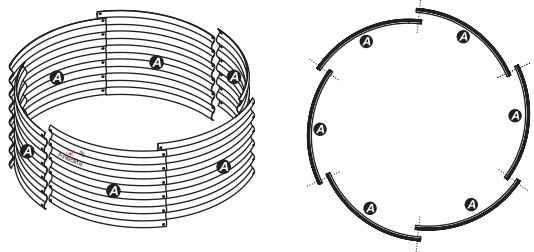

M6 Dacromet Wingnuts

36 pcs

C

M6x 16mm Dacromet Screws

36 pcs

ASSEMBLY STEPS:

1 Overlap the A curved panels assemblies & align the empty connector holes.

2 Secure and tighten the panels with B wingnuts and C screws.