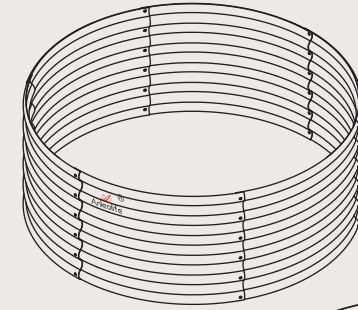

Enjoy Your Garden Time

Anleolife®