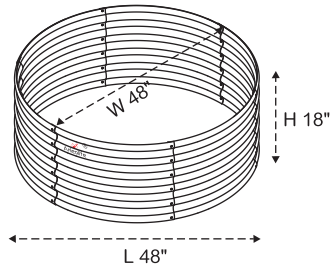

Round Raised Garden Bed

Instructions for Assembly

Dimensions L48" x W48" x H18"

DUE TO THE MANUFACTURING PROCESS BED SIZING MAY VARY +/-2"(50MM)

TOOLS PROVIDED

Screwdriver

A pair of gloves

1 PERSON
ASSEMBLY

	ANG005	ANG006	ANG007	ANG009
Shape	Round	Round	Retangular	Retangular
Dimension	48"x48"x18"H	48"x48"x18"H	96"x48"x18"H	72"x36"x18"H
Capacity	179 Gal.	179 Gal.	359 Gal.	202 Gal.
Color	Quartz Grey	Antique White	Quartz Grey	Quartz Grey
Material	Galvanized Steel	Galvanized Steel	Galvanized Steel	Galvanized Steel
Open Bottom	✓	✓	✓	✓
Weatherproof	✓	✓	✓	✓
Anti-Rust	✓	✓	✓	✓
Package	2 Pack	2 Pack	1 Pack	1 Pack