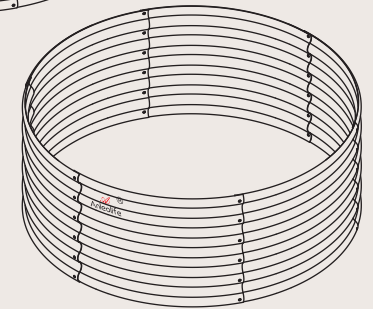

Enjoy Your Garden Time

Anleolife®