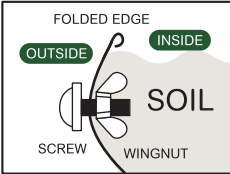

M6 Dacromet Wingnuts

36 pcs

C

M6x 16mm Dacromet Screws

36 pcs

ASSEMBLY STEPS:

1 Overlap the A curved panels assemblies & align the empty connector holes.

2 Secure and tighten the panels with B wingnuts and C screws.

Make sure to keep the wingnuts inside and the screws outside, tighten them for reinforcement. Failure to tighten the wingnuts and screws to its maximum may cause failure

3 Repeat steps 1 & 2 to assemble another round garden bed.