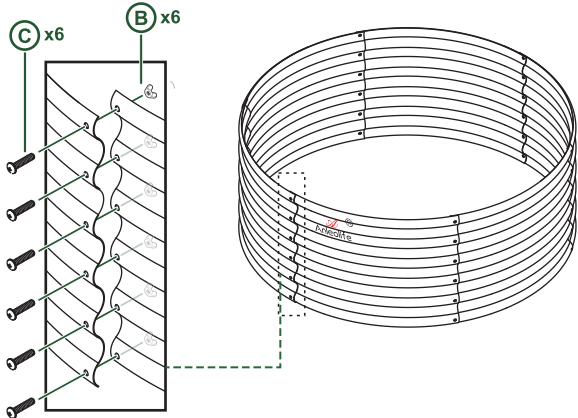

M6 Dacromet Wingnuts

36 pcs

C

M6x 16mm Dacromet Screws

36 pcs

ASSEMBLY STEPS:

1 Overlap the A curved panels assemblies & align the empty connector holes.

2 Secure and tighten the panels with B wingnuts and C screws.

Make sure to keep the wingnuts inside and the screws outside, tighten them for reinforcement. Failure to tighten the wingnuts and screws to its maximum may cause failure

3 Repeat steps 1 & 2 to assemble another round garden bed.