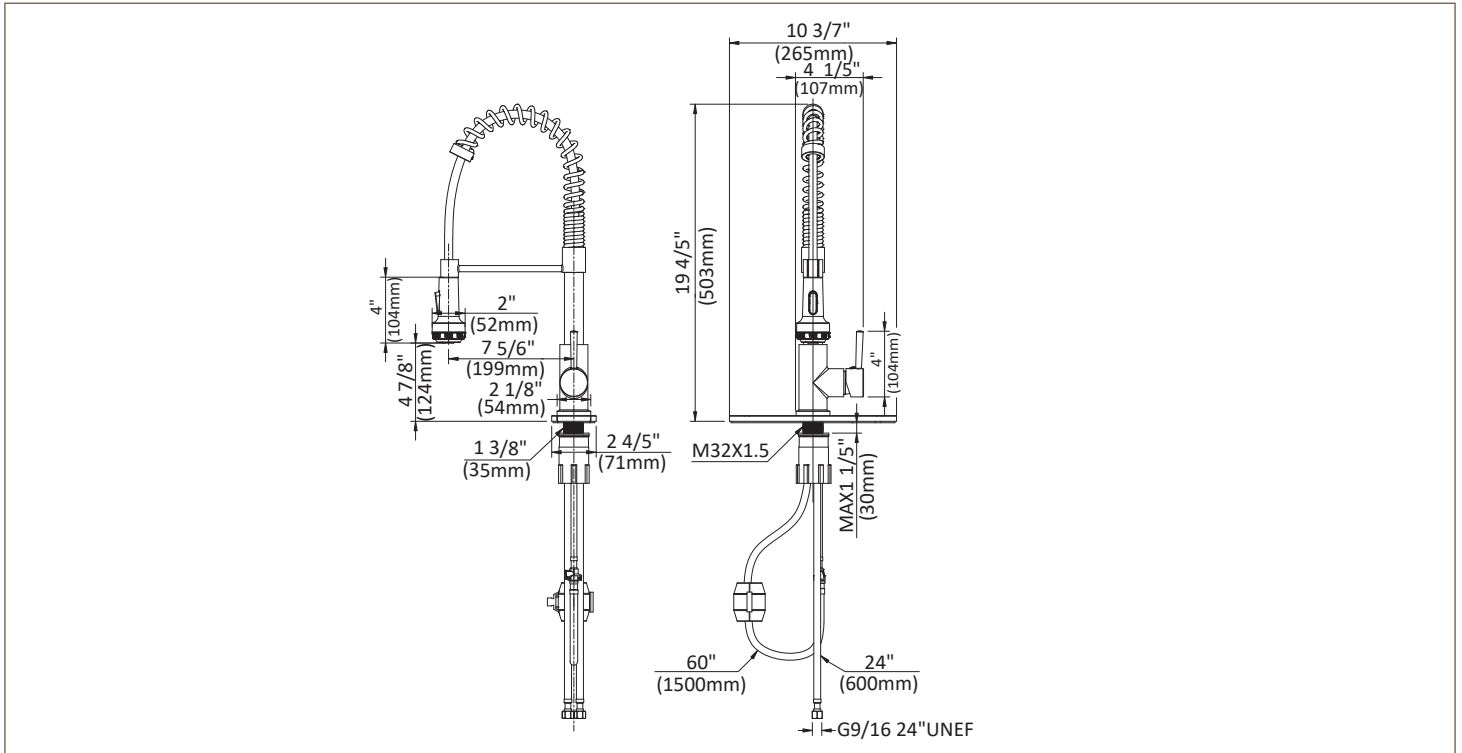

# Specification

## Single-Handle Spring Neck Kitchen Faucet

### • STANDARD SPECIFICATIONS

*HomLux faucets offer smooth operation, easy movement, self retraction, and secure docking*

- 1.8 GPM (6.8 L/min) at 60 PSI
- Pull down spray with 60" braided hose
- 4-function wand; Aerated stream, spray, double blade and double stream
- Requires 1 hole and 3 hole sink
- Spout rotates 360°
- Ceramic valve for lifetime drip-free operation
- Zinc alloy body, zinc alloy handle, stainless steel elbow
- Quick connect system for easy installation