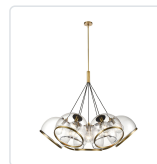

## COAST PD304007VBCG

FIXTURE DIMENSIONS	D44" x H40"
LAMP TYPE	E26
MAX WATTAGE	60W
BULB QTY	7
BULBS INCLUDED	No
VOLTAGE	120V
GLASS DETAILS	Clear Glass
ROD LENGTH	46" Max (3x12" + 1x6" + 1x4")
DIAMETER OF ROD	5/8"
WIRE LENGTH	144"
MINIMUM HANG HEIGHT	50"
LOCATION	Dry
BARCODE	UPC 841387000661
CANOPY DIMENSIONS	D4-3/4" x H7/8"
FINISH OPTION(S)	Clear Glass; Vintage Brass;
PACKAGE SIZE	L40-3/4" x W40-1/2" x H32-1/4"
PACKAGE WEIGHT	138.5 lbs

### AVAILABLE FINISHES:

PD304007VBCG

Vintage Brass |  
Clear Glass

PD304007ANCG

Aged Nickel | Clear  
Glass

\*For complete warranty terms, please visit: [www.aloralighting.com/warranty](http://www.aloralighting.com/warranty)