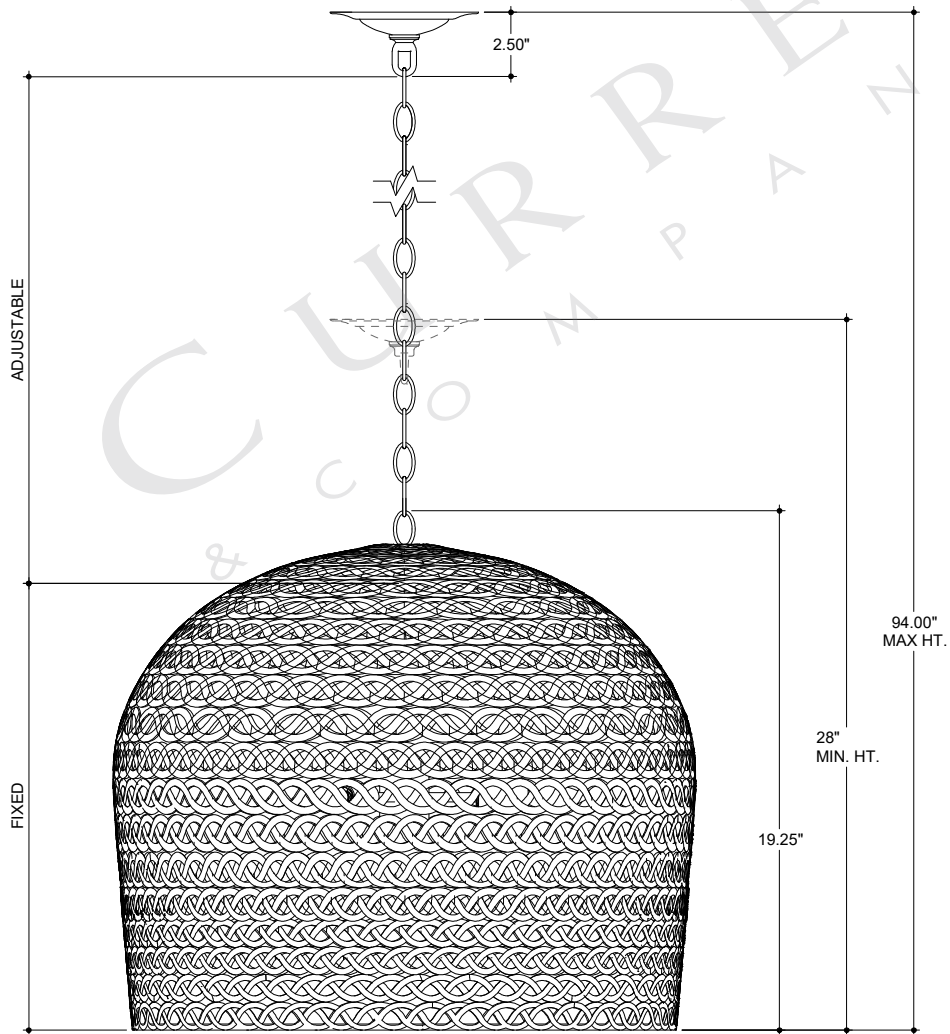

22.25" DIA. BODY
 5.5" DIA. CANOPY
 1.00" H X 4.25" W
 CROSS BAR

TOP VIEW

CANOPY DETAIL

ADJUSTABLE
 FIXED

FRONT VIEW

CURREY & COMPANY