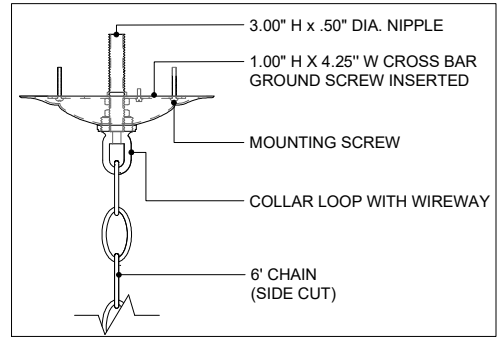

22.25" DIA. BODY
 5.5" DIA. CANOPY
 1.00" H X 4.25" W
 CROSS BAR

TOP VIEW

CANOPY DETAIL

ADJUSTABLE
 FIXED

FRONT VIEW

CURREY & COMPANY