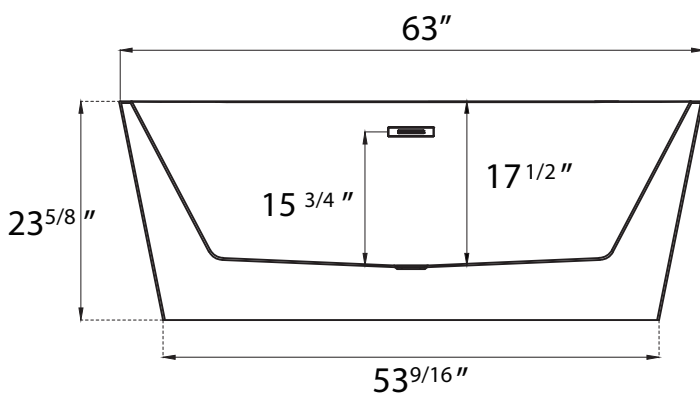

DIMENSION DETAILS

Freestanding Bathtub

MODEL No.Z33E0S

Z33E0S-63"

ADJUSTABLE FOOT: 6 PCS

(Side View)

(Top View)