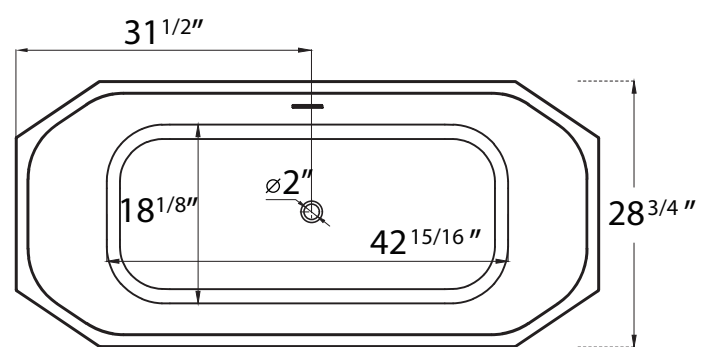

DIMENSION DETAILS

Freestanding Bathtub

MODEL No.Z33E0S

Z33E0S-63"

ADJUSTABLE FOOT: 6 PCS

(Side View)

(Top View)