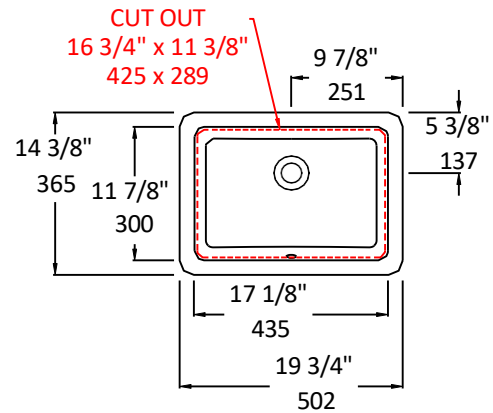

Specifications:

Installation:	Undercounter
Interior Dimensions:	17 1/8" w x 11 7/8" d x 3 3/4" h
Exterior Dimensions:	19 3/4" w x 14 3/8" d x 6 1/4" h
Material:	Porcelain
Weight:	24 lbs
Overflow:	Yes
Finishes:	001 - White MB - Matte Black
Faucet Holes:	N/A
Cutout Size:	16 3/4" x 11 3/8" (template available upon request)
Drain Hole Size:	Ø 1 3/4"

Features:

- Porcelain sink with overflow
- Double glazed
- Current cut-out template can be requested
- Inside corner radius 1/4"

Codes + Standards:

- Meets and exceeds applicable national codes and standards

ADA compliant when installed to specific requirements of this regulation

Recommended Items:

- European drain with overflow
 - 7100-130F
 - 7100-160F

LACAVA reserves the right to revise any dimension or information on this sheet without notice. Dimensions are nominal and may vary within an industry accepted tolerance of 1/4". Drawings provided herein are meant to give the user an idea of the product and are not made to scale.