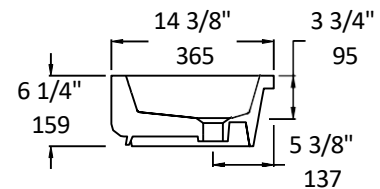

Specifications:

Installation:	Undercounter
Interior Dimensions:	17 1/8" w x 11 7/8" d x 3 3/4" h
Exterior Dimensions:	19 3/4" w x 14 3/8" d x 6 1/4" h
Material:	Porcelain
Weight:	24 lbs
Overflow:	Yes
Finishes:	001 - White MB - Matte Black
Faucet Holes:	N/A
Cutout Size:	16 3/4" x 11 3/8" (template available upon request)
Drain Hole Size:	Ø 1 3/4"

Features:

- Porcelain sink with overflow
- Double glazed
- Current cut-out template can be requested
- Inside corner radius 1/4"

Codes + Standards:

- Meets and exceeds applicable national codes and standards

ADA compliant when installed to specific requirements of this regulation

Recommended Items:

- European drain with overflow
 - 7100-130F
 - 7100-160F

LACAVA reserves the right to revise any dimension or information on this sheet without notice. Dimensions are nominal and may vary within an industry accepted tolerance of 1/4". Drawings provided herein are meant to give the user an idea of the product and are not made to scale.