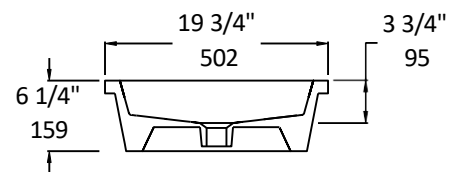

Specifications:

Installation:	Undercounter
Interior Dimensions:	17 1/8" w x 11 7/8" d x 3 3/4" h
Exterior Dimensions:	19 3/4" w x 14 3/8" d x 6 1/4" h
Material:	Porcelain
Weight:	24 lbs
Overflow:	Yes
Finishes:	001 - White MB - Matte Black
Faucet Holes:	N/A
Cutout Size:	16 3/4" x 11 3/8" (template available upon request)
Drain Hole Size:	Ø 1 3/4"

Features:

- Porcelain sink with overflow
- Double glazed
- Current cut-out template can be requested
- Inside corner radius 1/4"

Codes + Standards:

- Meets and exceeds applicable national codes and standards

ADA compliant when installed to specific requirements of this regulation

Recommended Items:

- European drain with overflow
 - 7100-130F
 - 7100-160F

LACAVA reserves the right to revise any dimension or information on this sheet without notice. Dimensions are nominal and may vary within an industry accepted tolerance of 1/4". Drawings provided herein are meant to give the user an idea of the product and are not made to scale.