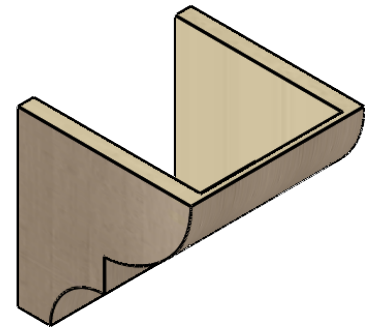

ITEM NUMBER: CORU11X11X11RIDRCPR

11"W X 11"D X 11"H SERIES 1 WIDE RIDGEWOOD ROUGH CEDAR
TIMBERTHANE FAUX WOOD CORBEL, PRIMED

SIDE PROFILE

FRONT PROFILE

ISOMETRIC

EKENA MILLWORK
2300 WEST MAIN ST.
CLARKSVILLE, TX 75426
TOLL FREE: 866-607-0453
WWW.EKENAMILLWORK.COM

NOTES

1. INSTALLATION TO BE COMPLETED IN ACCORDANCE WITH MANUFACTURER'S SPECIFICATIONS.
2. DRAWING MAY NOT BE TO SCALE
3. THIS DRAWING IS INTENDED FOR DESIGN AND PLANNING PURPOSES ONLY.
4. ALL INFORMATION CONTAINED HEREIN WAS CURRENT AT THE TIME OF DEVELOPMENT BUT MUST BE REVIEWED AND APPROVED BY THE PRODUCT MANUFACTURER TO BE CONSIDERED ACCURATE.
5. TIMBERTHANE ARCHITECTURAL PRODUCTS ARE MADE FROM HIGH DENSITY URETHANE AND COME FACTORY PRIMED