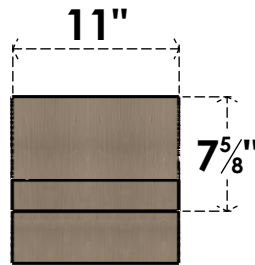

ITEM NUMBER: CORU11X11X11RIDRCPR

11"W X 11"D X 11"H SERIES 1 WIDE RIDGEWOOD ROUGH CEDAR
TIMBERTHANE FAUX WOOD CORBEL, PRIMED

SIDE PROFILE

FRONT PROFILE

ISOMETRIC

EKENA MILLWORK
2300 WEST MAIN ST.
CLARKSVILLE, TX 75426
TOLL FREE: 866-607-0453
WWW.EKENAMILLWORK.COM

NOTES

1. INSTALLATION TO BE COMPLETED IN ACCORDANCE WITH MANUFACTURER'S SPECIFICATIONS.
2. DRAWING MAY NOT BE TO SCALE
3. THIS DRAWING IS INTENDED FOR DESIGN AND PLANNING PURPOSES ONLY.
4. ALL INFORMATION CONTAINED HEREIN WAS CURRENT AT THE TIME OF DEVELOPMENT BUT MUST BE REVIEWED AND APPROVED BY THE PRODUCT MANUFACTURER TO BE CONSIDERED ACCURATE.
5. TIMBERTHANE ARCHITECTURAL PRODUCTS ARE MADE FROM HIGH DENSITY URETHANE AND COME FACTORY PRIMED