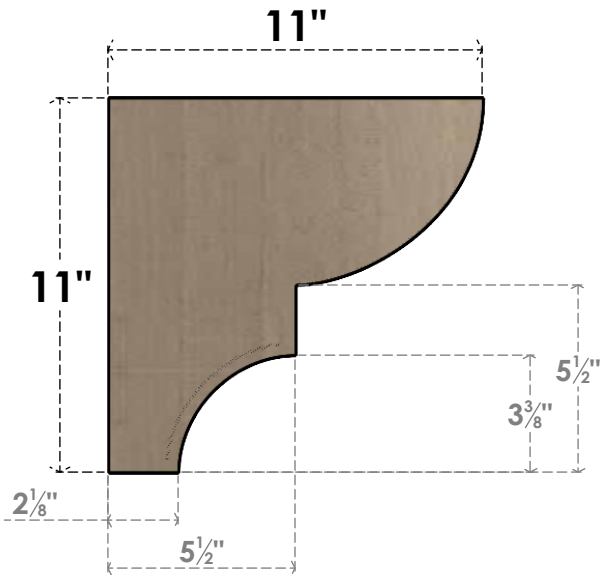

ITEM NUMBER: CORU11X11X11RIDRCPR

11"W X 11"D X 11"H SERIES 1 WIDE RIDGEWOOD ROUGH CEDAR
TIMBERTHANE FAUX WOOD CORBEL, PRIMED

SIDE PROFILE

FRONT PROFILE

ISOMETRIC

EKENA MILLWORK
2300 WEST MAIN ST.
CLARKSVILLE, TX 75426
TOLL FREE: 866-607-0453
WWW.EKENAMILLWORK.COM

NOTES

1. INSTALLATION TO BE COMPLETED IN ACCORDANCE WITH MANUFACTURER'S SPECIFICATIONS.
2. DRAWING MAY NOT BE TO SCALE
3. THIS DRAWING IS INTENDED FOR DESIGN AND PLANNING PURPOSES ONLY.
4. ALL INFORMATION CONTAINED HEREIN WAS CURRENT AT THE TIME OF DEVELOPMENT BUT MUST BE REVIEWED AND APPROVED BY THE PRODUCT MANUFACTURER TO BE CONSIDERED ACCURATE.
5. TIMBERTHANE ARCHITECTURAL PRODUCTS ARE MADE FROM HIGH DENSITY URETHANE AND COME FACTORY PRIMED