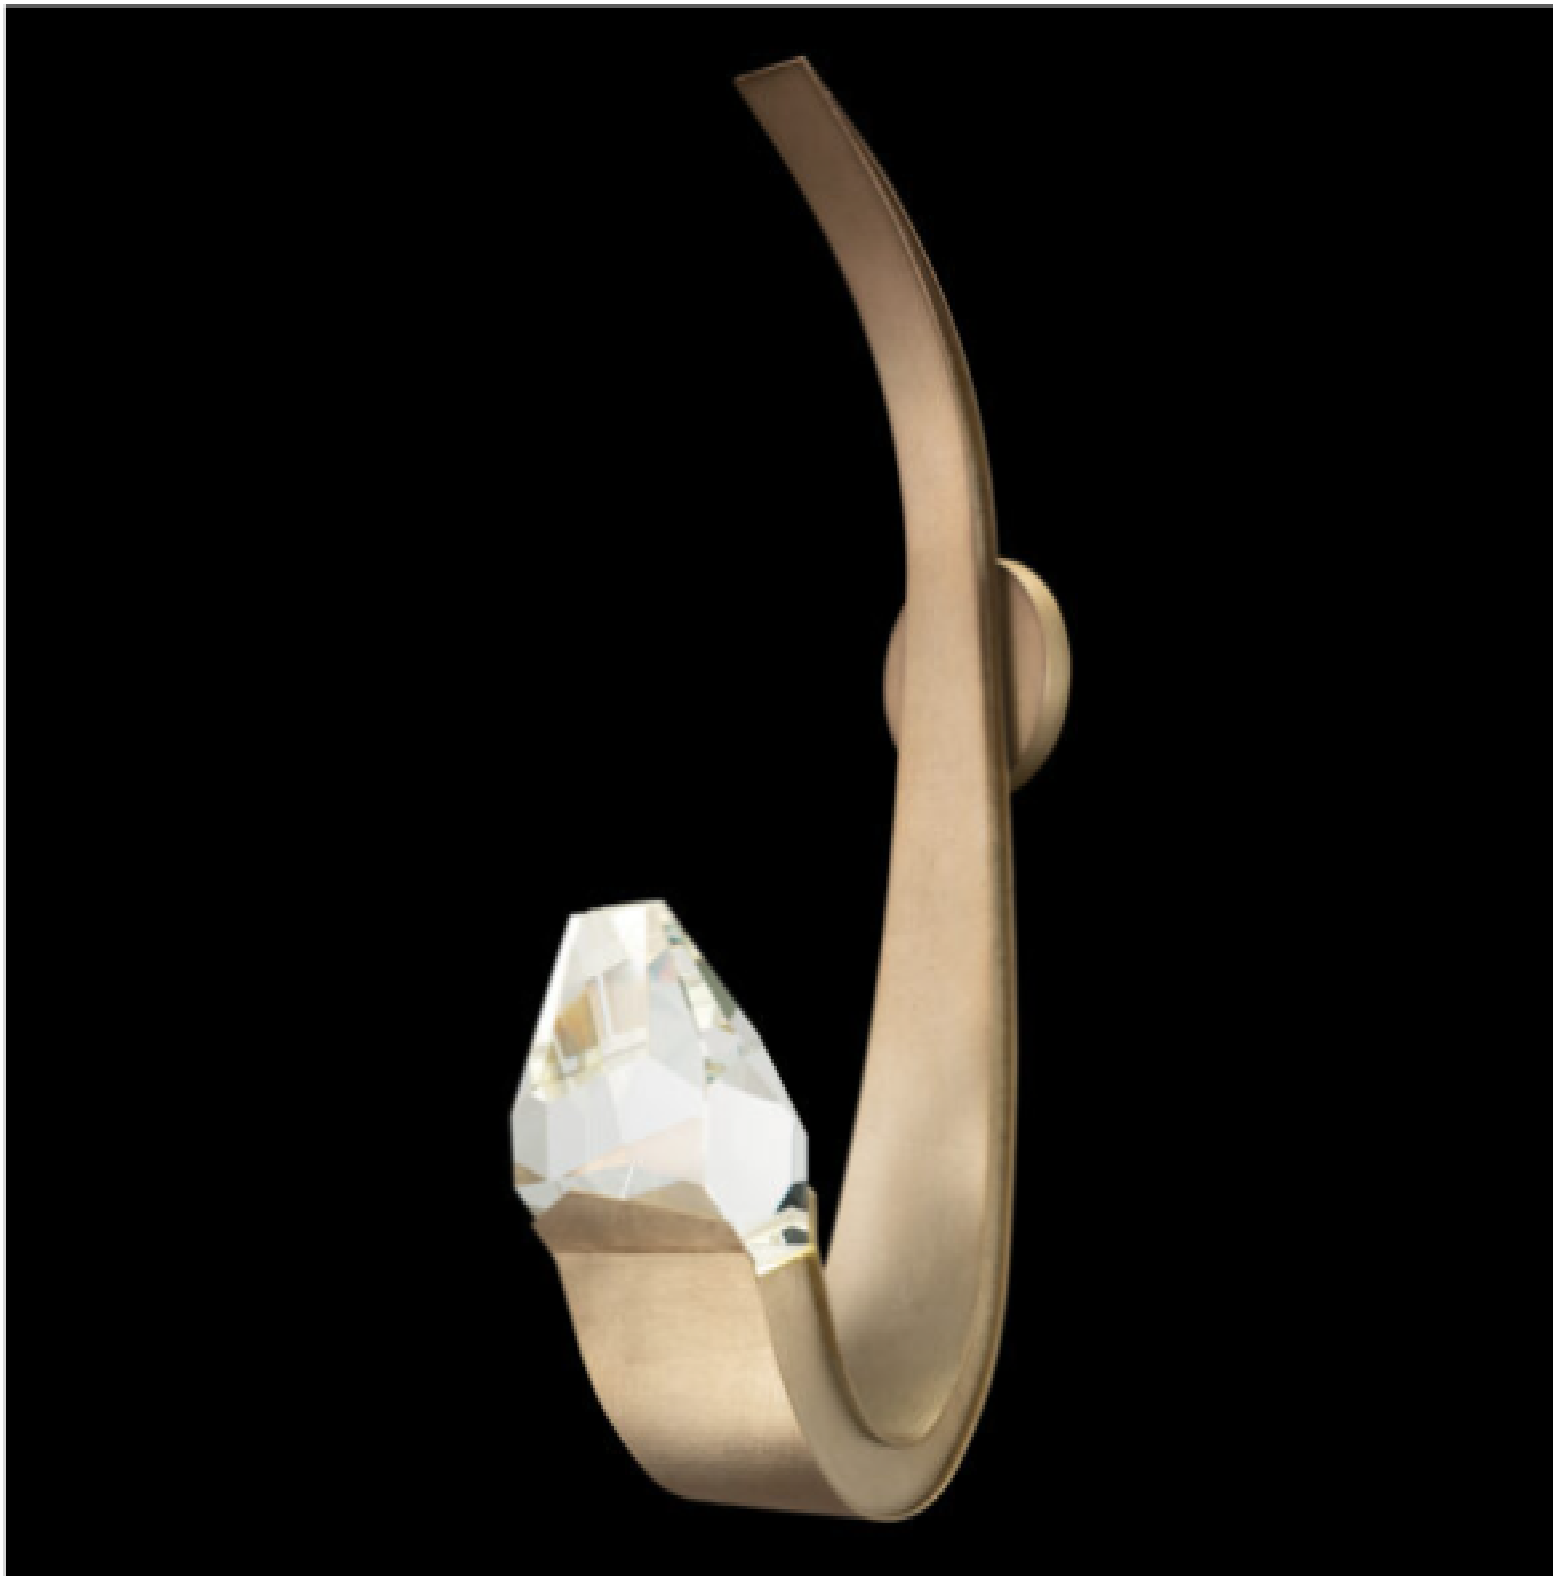

FINE ART

HANDCRAFTED LIGHTING

STRATA 27" SCONCE 927850-3

DESCRIPTION

Strata – captures the energy of light. Sculptural sconce featuring one LED illuminated hand-carved crystal. Shown in an ombré bronze finish with champagne gold undertones.

MODEL NUMBER

927850-3

DIMENSIONS

27" H x 6" W (68.58 cm x 15.24 cm)

27" H x 6" W (68.58 cm x 15.24 cm)

NET WEIGHT

20 lbs., 9 kgs

ELECTRICAL

US Bulb: Integrated LED, 6.5W, Included

INTL Bulb: Integrated LED, 6.5W, Included

(QTY 1)

TOTAL LUMENS: 800

TEMPERATURE: 3000K

Additional Product Info

Vaulted: