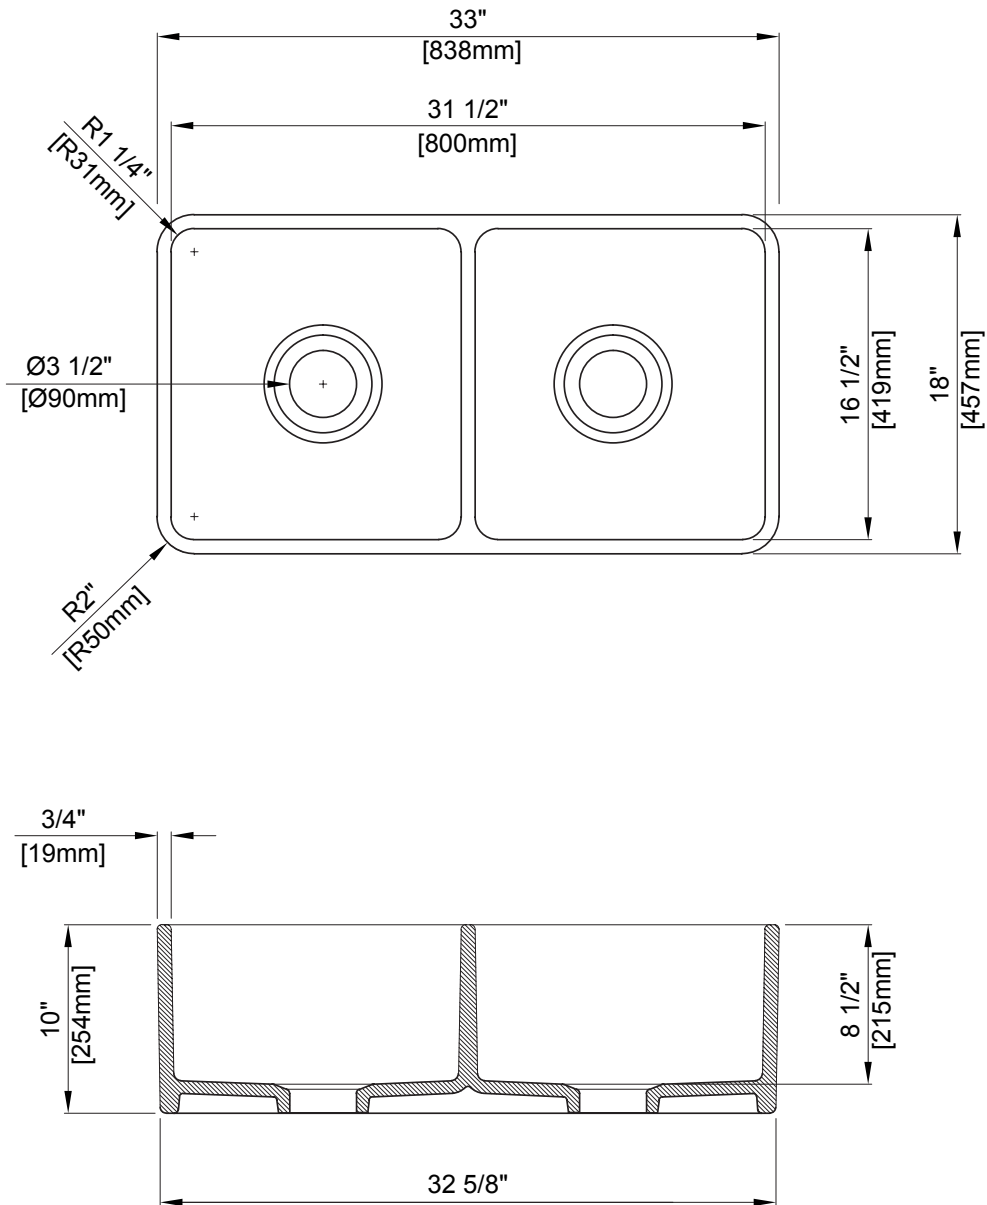

**DIMENSIONS:**            NOMINAL DIMENSIONS (OUTSIDE)  
33" x 19" x 10"

INSIDE BOWL DIMENSIONS  
31.5" (800mm) wide  
17.5" (444mm) front to back  
9" (226mm) depth

**COMPONENTS INCLUDED THE BOX:** SINK ONLY

## DIMENSIONS

**IMPORTANT:** Dimensions of fixtures are nominal and may vary within the range of tolerance established by ANSI standards. These measurements are subject to change or cancellation. No responsibility is assumed for use of superseded or voided pages.