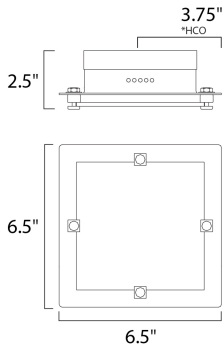

PRODUCT DESCRIPTION

Our Piccolo collection is known for its small scale and economical price. Now the collection is available in LED. This allows for the same small scale to be placed in areas where long extended operation and low heat are desirable requirements, while still offering a low price.