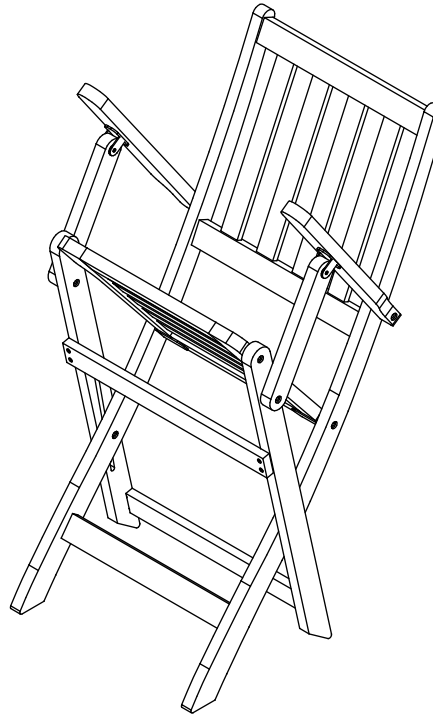

PREPARATION

Before beginning assembly of product, make sure all parts are present. Compare parts with package contents list and hardware contents list. If any part is missing or damaged, do not attempt to assemble the product.

Estimated Assembly Time: 10 minutes.

Tools Required for Assembly (included): Allen Key

1

2

3

Step 1

Step 2

Step 3