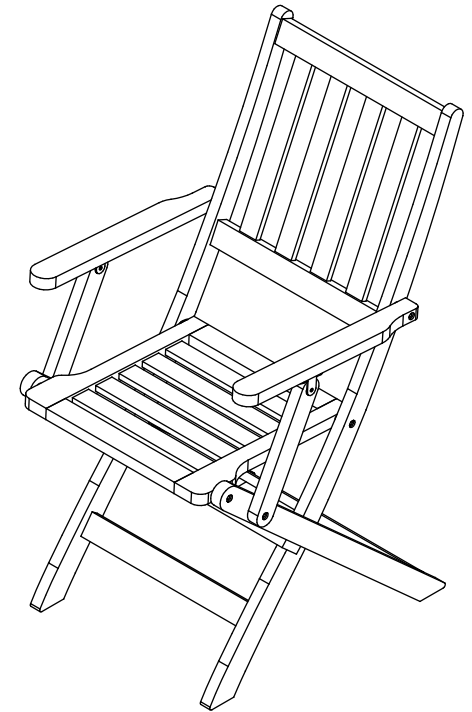

PREPARATION

Before beginning assembly of product, make sure all parts are present. Compare parts with package contents list and hardware contents list. If any part is missing or damaged, do not attempt to assemble the product.

Estimated Assembly Time: 10 minutes.

Tools Required for Assembly (included): Allen Key

1

2

3

Step 1

Step 2

Step 3