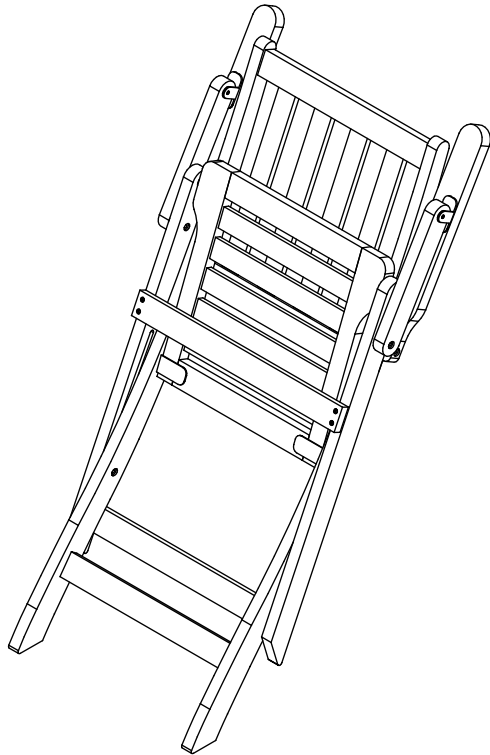

PREPARATION

Before beginning assembly of product, make sure all parts are present. Compare parts with package contents list and hardware contents list. If any part is missing or damaged, do not attempt to assemble the product.

Estimated Assembly Time: 10 minutes.

Tools Required for Assembly (included): Allen Key

1