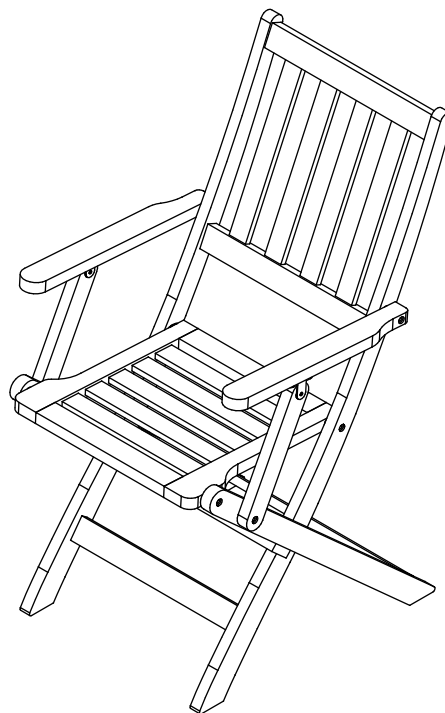

Weight Capacity : 600 Ibs

Warning : Do not stand on chair

Warning : Do not over torque bolts / screws

Product Dimensions:20.5" W x 24.4" D x 36.6" H

PREPARATION

Before beginning assembly of product, make sure all parts are present. Compare parts with package contents list and hardware contents list. If any part is missing or damaged, do not attempt to assemble the product.