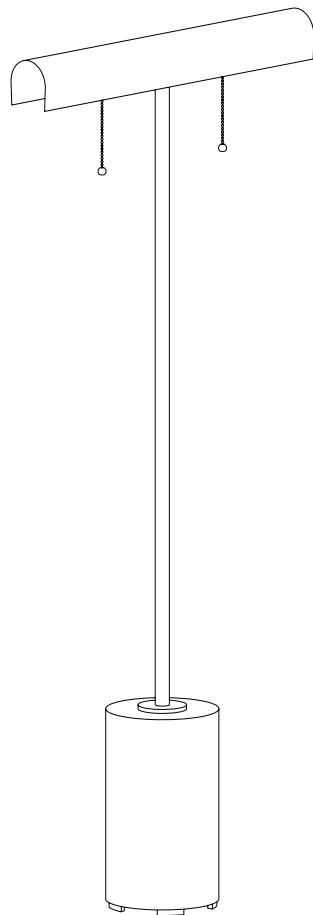

ASSEMBLY INSTRUCTIONS

Floor Lamp

Thank for your purchasing this quality product. Be sure to check all packing material carefully for small parts which may have come loose inside the carton during shipment. Identify and count all parts and compare with the parts list below.

HARDWERE LIST			
A		BODY	01
B		A 19 BULB	02

ASSEMBLY INSTRUCTIONS

Floor Lamp

1397mm

603mm

ASSEMBLY INSTRUCTIONS

Floor Lamp

IMPORTANT SAFETY INSTRUCTIONS:

1. This fixture has been rated for 2 x 60 - Watt maximum Type A standard bulb.
2. To avoid the risk of fire, do not exceed the recommended wattage.
3. The manufacturer and distributor accept no liability for incorrect installation.
4. For indoor use only.