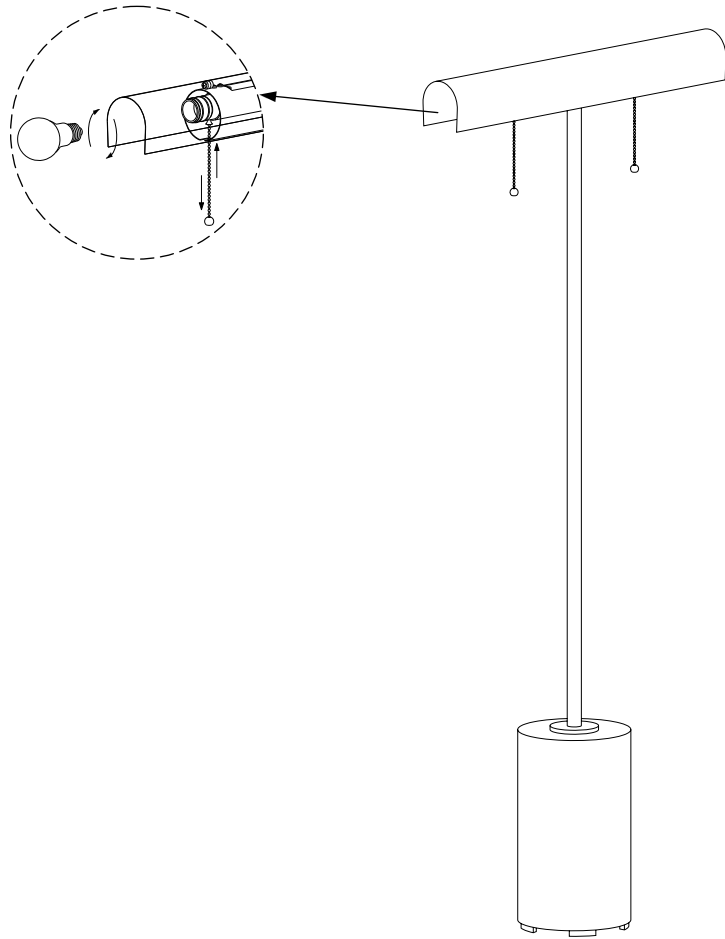

ASSEMBLY INSTRUCTIONS

Floor Lamp

Thank for your purchasing this quality product. Be sure to check all packing material carefully for small parts which may have come loose inside the carton during shipment. Identify and count all parts and compare with the parts list below.

HARDWERE LIST			
A		BODY	01
B		A 19 BULB	02

ASSEMBLY INSTRUCTIONS

Floor Lamp

1397mm

603mm

ASSEMBLY INSTRUCTIONS

Floor Lamp

IMPORTANT SAFETY INSTRUCTIONS:

1. This fixture has been rated for 2 x 60 - Watt maximum Type A standard bulb.
2. To avoid the risk of fire, do not exceed the recommended wattage.
3. The manufacturer and distributor accept no liability for incorrect installation.
4. For indoor use only.