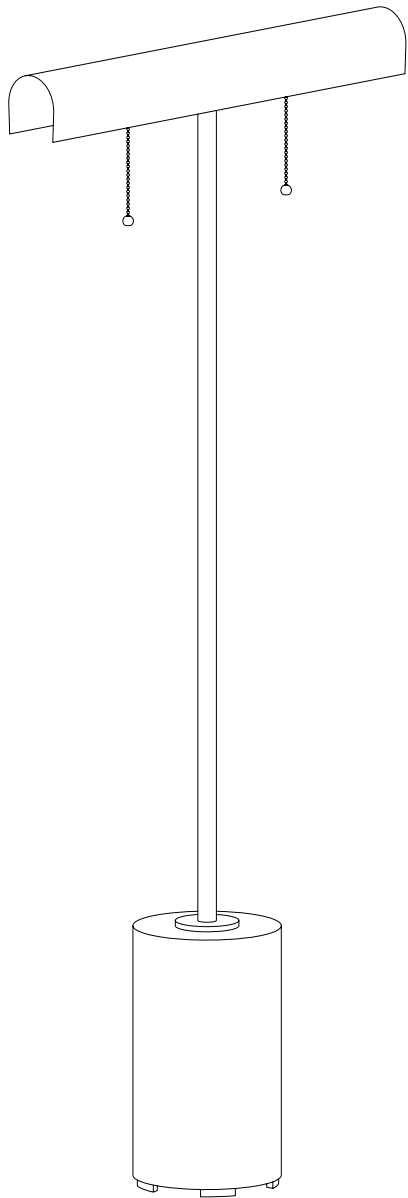

ASSEMBLY INSTRUCTIONS

Floor Lamp

Thank for your purchasing this quality product. Be sure to check all packing material carefully for small parts which may have come loose inside the carton during shipment. Identify and count all parts and compare with the parts list below.

HARDWERE LIST			
A		BODY	01
B		A 19 BULB	02

ASSEMBLY INSTRUCTIONS

Floor Lamp

1397mm

603mm

ASSEMBLY INSTRUCTIONS

Floor Lamp

IMPORTANT SAFETY INSTRUCTIONS:

1. This fixture has been rated for 2 x 60 - Watt maximum Type A standard bulb.
2. To avoid the risk of fire, do not exceed the recommended wattage.
3. The manufacturer and distributor accept no liability for incorrect installation.
4. For indoor use only.