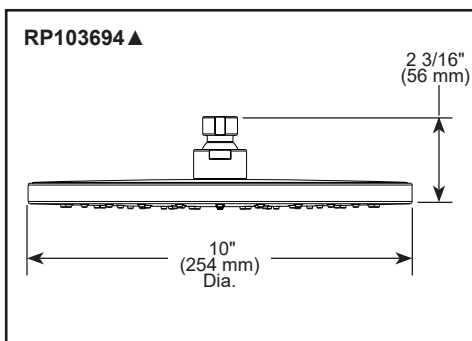

see what Delta can do™

SHOWER FAUCET TRIM

■ Shower Trim with Two Function Diverter

STANDARD SPECIFICATIONS

- Monitor® 14 Series pressure balanced single function bath mixing valve trim
- Two function diverter
- Main control utilizes single-function pressure balanced cartridge
- Maintains a balanced pressure of hot and cold water even when a valve is turned on or off elsewhere in the system
- For use with MultiChoice® Universal rough valve body (R22000 Series)
- Back-to-back installation capability
- Field adjustable means to limit handle rotation into hot water zone
- Top handle controls diverter functions; bottom handle controls on/off and temperature
- Bottom handle 120° maximum rotation
- All parts replaceable from the front of the valve
- Maximum system flow rate 5.0 gpm @ 60 psi with R22000
- Max. flow rate of showerhead and handshower 1.75 gpm @ 80 psi, 6.6 L/min @ 552 kPa
- Cartridges included