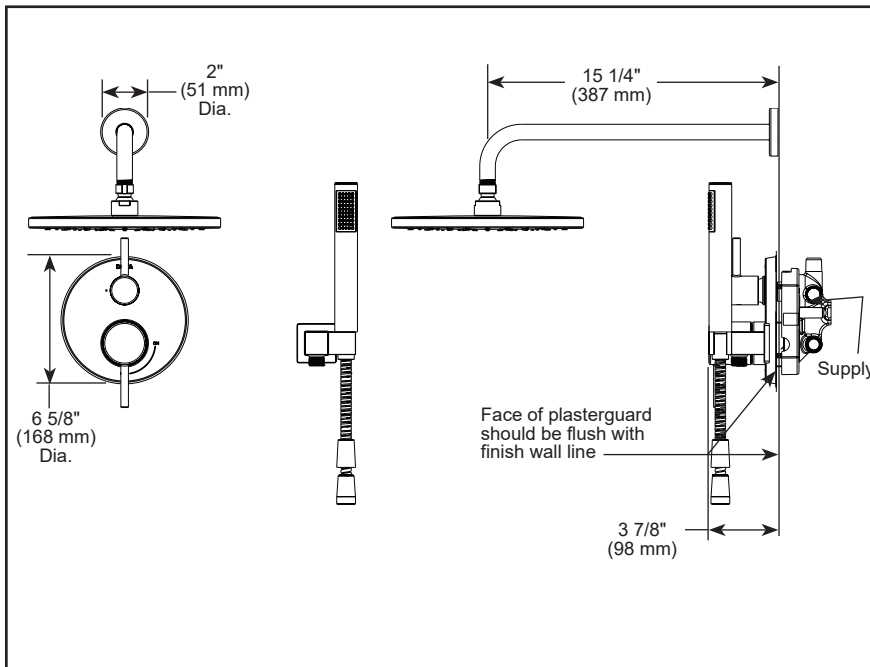

see what Delta can do™

SHOWER FAUCET TRIM

■ Shower Trim with Two Function Diverter

STANDARD SPECIFICATIONS

- Monitor® 14 Series pressure balanced single function bath mixing valve trim
- Two function diverter
- Main control utilizes single-function pressure balanced cartridge
- Maintains a balanced pressure of hot and cold water even when a valve is turned on or off elsewhere in the system
- For use with MultiChoice® Universal rough valve body (R22000 Series)
- Back-to-back installation capability
- Field adjustable means to limit handle rotation into hot water zone
- Top handle controls diverter functions; bottom handle controls on/off and temperature
- Bottom handle 120° maximum rotation
- All parts replaceable from the front of the valve
- Maximum system flow rate 5.0 gpm @ 60 psi with R22000
- Max. flow rate of showerhead and handshower 1.75 gpm @ 80 psi, 6.6 L/min @ 552 kPa
- Cartridges included