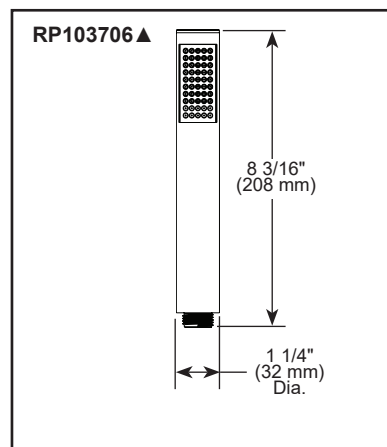

WARRANTY

- Parts and Finish - Lifetime limited warranty; or for commercial purchasers, 10 years for multi-family residential (apartments and condominiums) and 5 years for all other commercial uses, in each case from the date the product is received by the original purchaser or their authorized representative (installation contractor, etc.).
- Electronic Parts and Batteries (if applicable) - 5 years from the date the product is received by the original purchaser or their authorized representative (installation contractor, etc.); or for commercial purchasers, 1 year from the date the product is received by the original purchaser or their authorized representative (installation contractor, etc.). No warranty is provided on batteries.

COMPLIES WITH:

- ASME A112.18.1 / CSA B125.1
- ASSE 1016 / ASME A112.1016 / CSA B125.16
- ♿ Indicates ADA compliance to ICC/ANSI A117.1 – Valve control only
- EPA WaterSense®

Delta Faucet Company

55 E. 111th Street, Indianapolis, IN 46280
350 South Edgeware Road, St. Thomas, ON N5P 4L1
© 2023 Delta Faucet Company