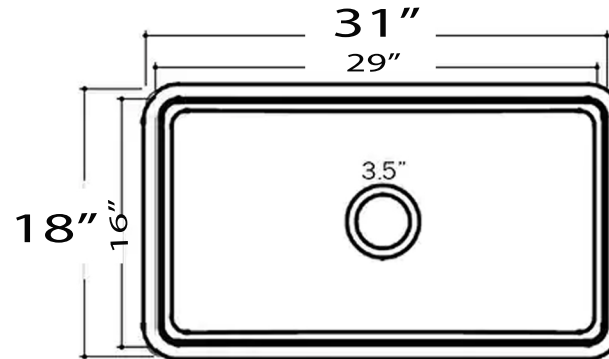

**MODEL:  
WFFCP31WS**

31 Inch Single Bowl PrepStation Farmhouse  
Apron Front Sink & Basket Strainer Drain

**Nantucket**  
S I N K S

www.NantucketSinksUSA.com  
info@nantucketsinksusa.com

Top View

Front View

Overall Dimensions	Interior Bowl	Apron Height	Bowl Depth	Drain Dimensions
31" X 18"	29" X 16"	8.75"	7.5"	3.5" Opening

**FEATURES:**

- Premium Fine European Fireclay
- Basket Strainer Drain Included
- Nominal Dimensions - may vary by .25-.5"
- 5 Year Limited manufacturer's warranty
- Bottom Grid not available
- Template is not included
- Fits 33" Apron base cabinet or custom measure