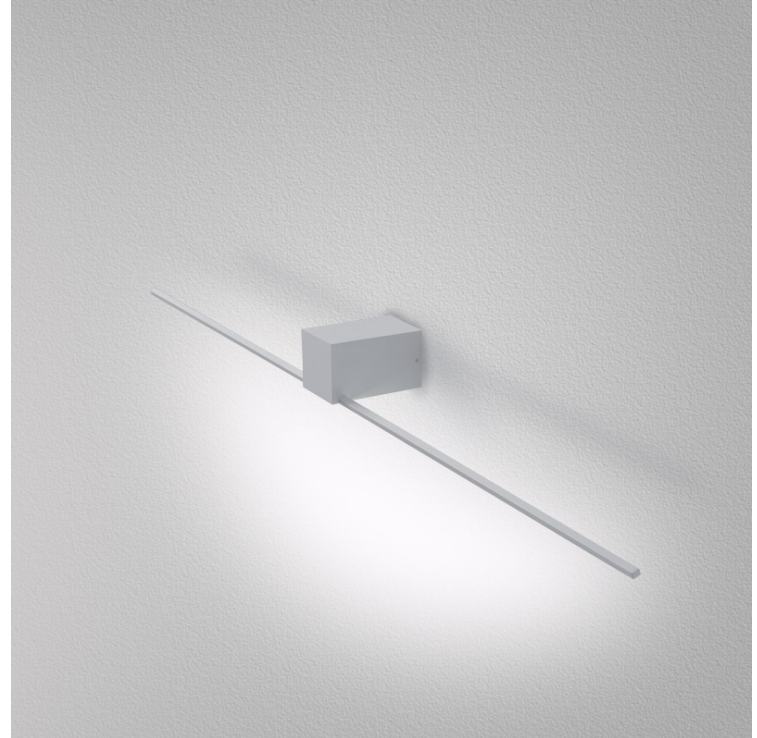

ORIZZONTE SURFACE

D43013-

PROJECT

TYPE

NOTES

QUANTITY

DATE

GENERAL

Division: Design
Series: Orizzonte
Mounting Type: Surface
Mounting Location: Wall
Subcategory: Picture Light
Brand: Icone

PHYSICAL

Shape: Rectangle
Length (mm): 700
Length (in): 27 ⁹/₁₆
Height (mm): 60
Depth (mm): 100
Height (in): 2 ³/₈
Depth (in): 3 ¹⁵/₁₆
Light Distribution: Direct / Indirect
Fixture Finish: WHI / CHR / BGD
Fixture Material: Brass

ELECTRICAL

Lamp Type: LED
Total Output Wattage (W): 7.92
Dimming: Non-Dimming / Phase Dimming (120vac Only)
Driver Included: Yes
Driver Location: Integrated
Driver Type: Constant Current - 120Vac
Driver Class: Class 2
Input Voltage (V): 120 / 277
Output Voltage (V): 12
Upon Request: (Not included - see components) Remote: 0-10Vdc dimming / Non-dimming 120/277Vac

LED

Color Temperature (°K): 2700 / 3000
Nominal Lumen (lm): 660
CRI: >90 CRI
Lamp Life (hrs): 50000

RATINGS AND CERTIFICATIONS

Certified By: Certified for North American Standards
IP rating: IP20

700mm 27 ⁹/₁₆"