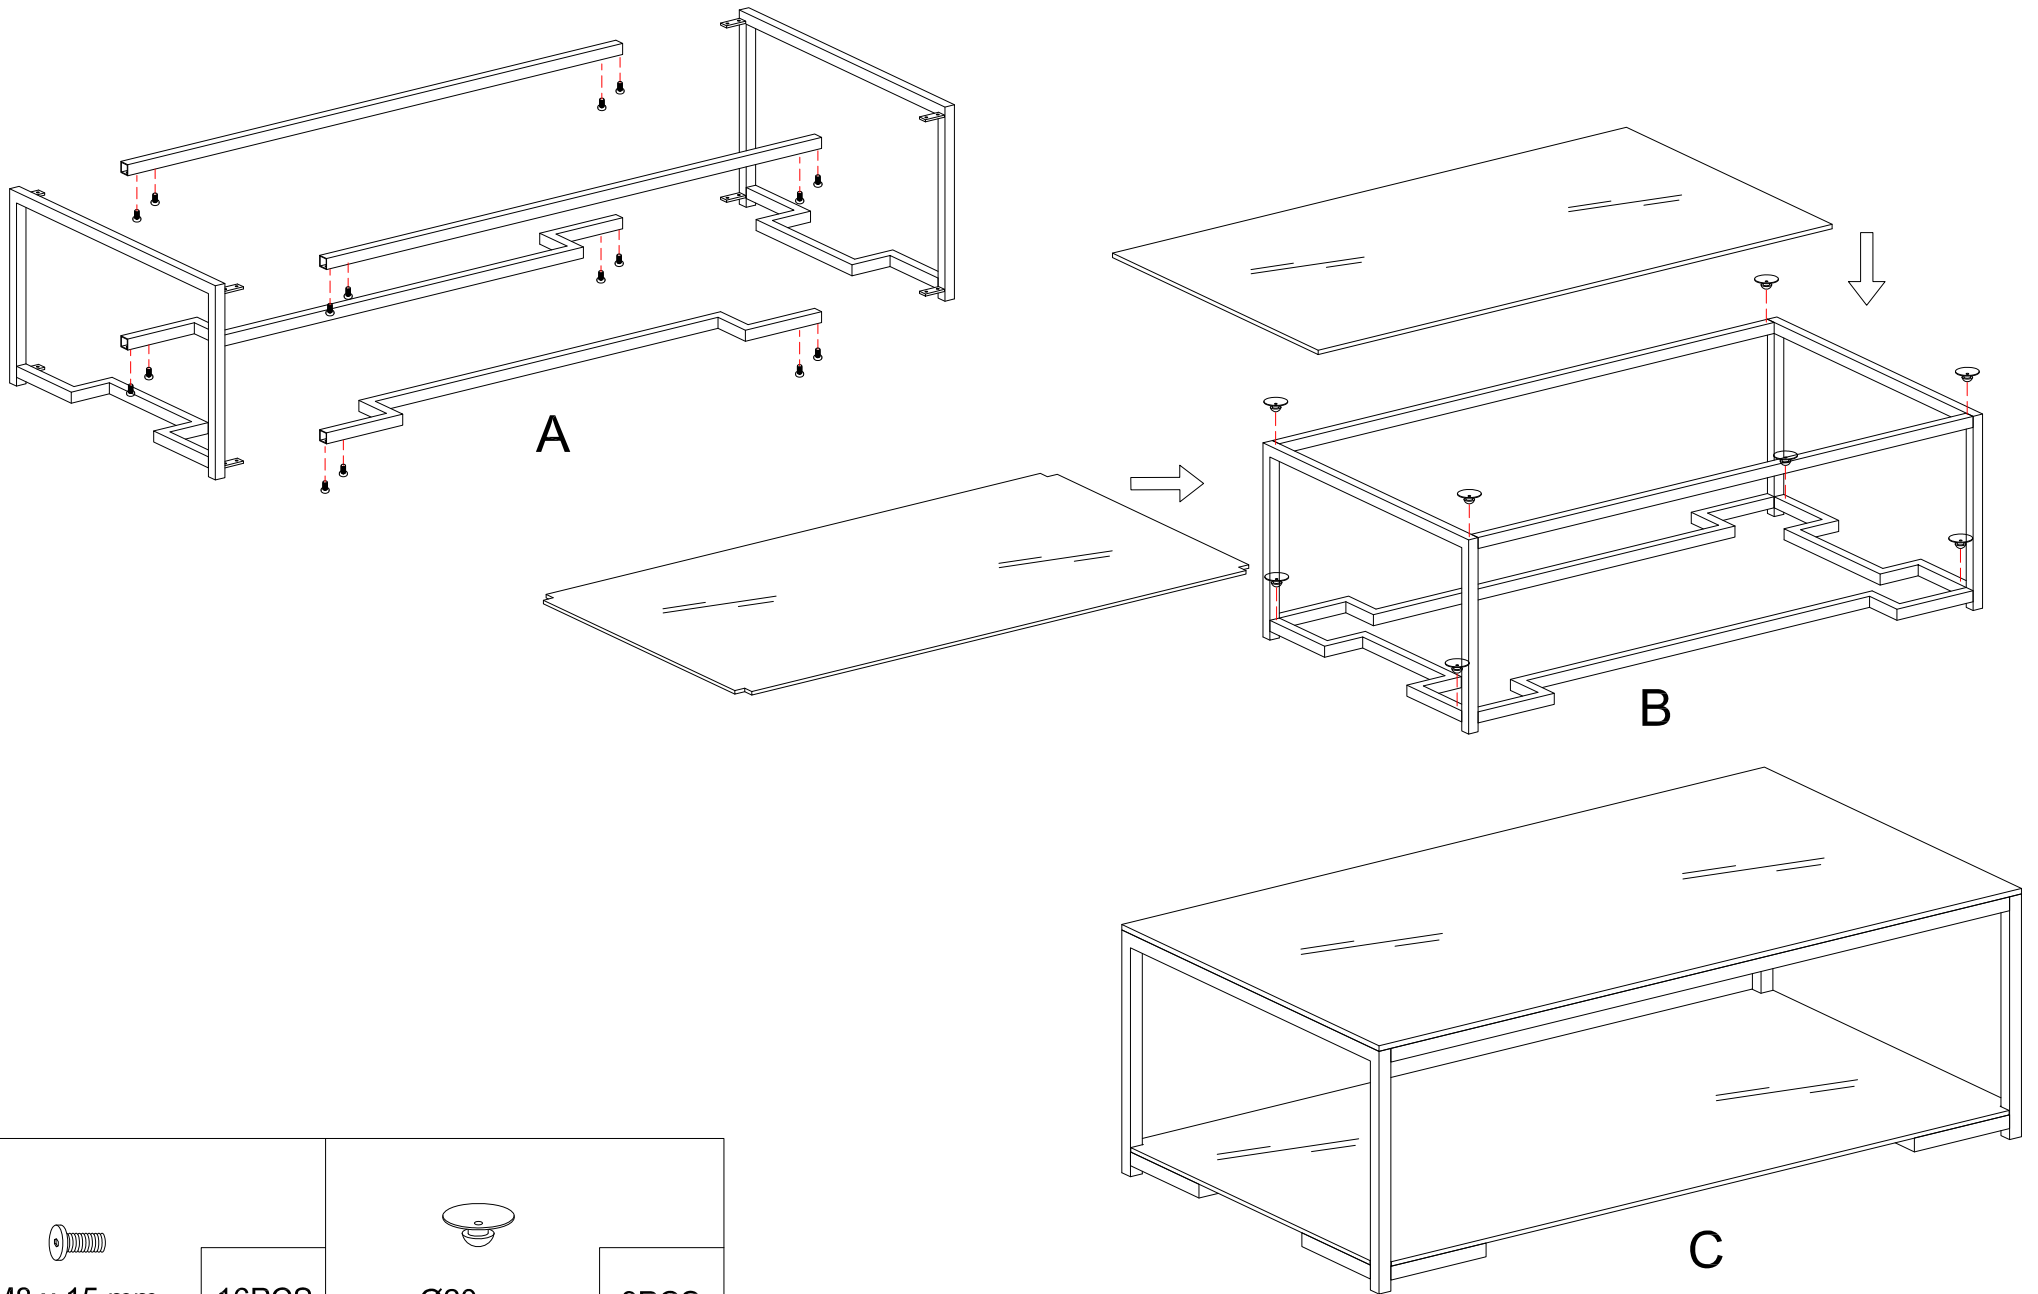

Coffee Table

M8 x 15 mm

16PCS

Ø20mm

8PCS