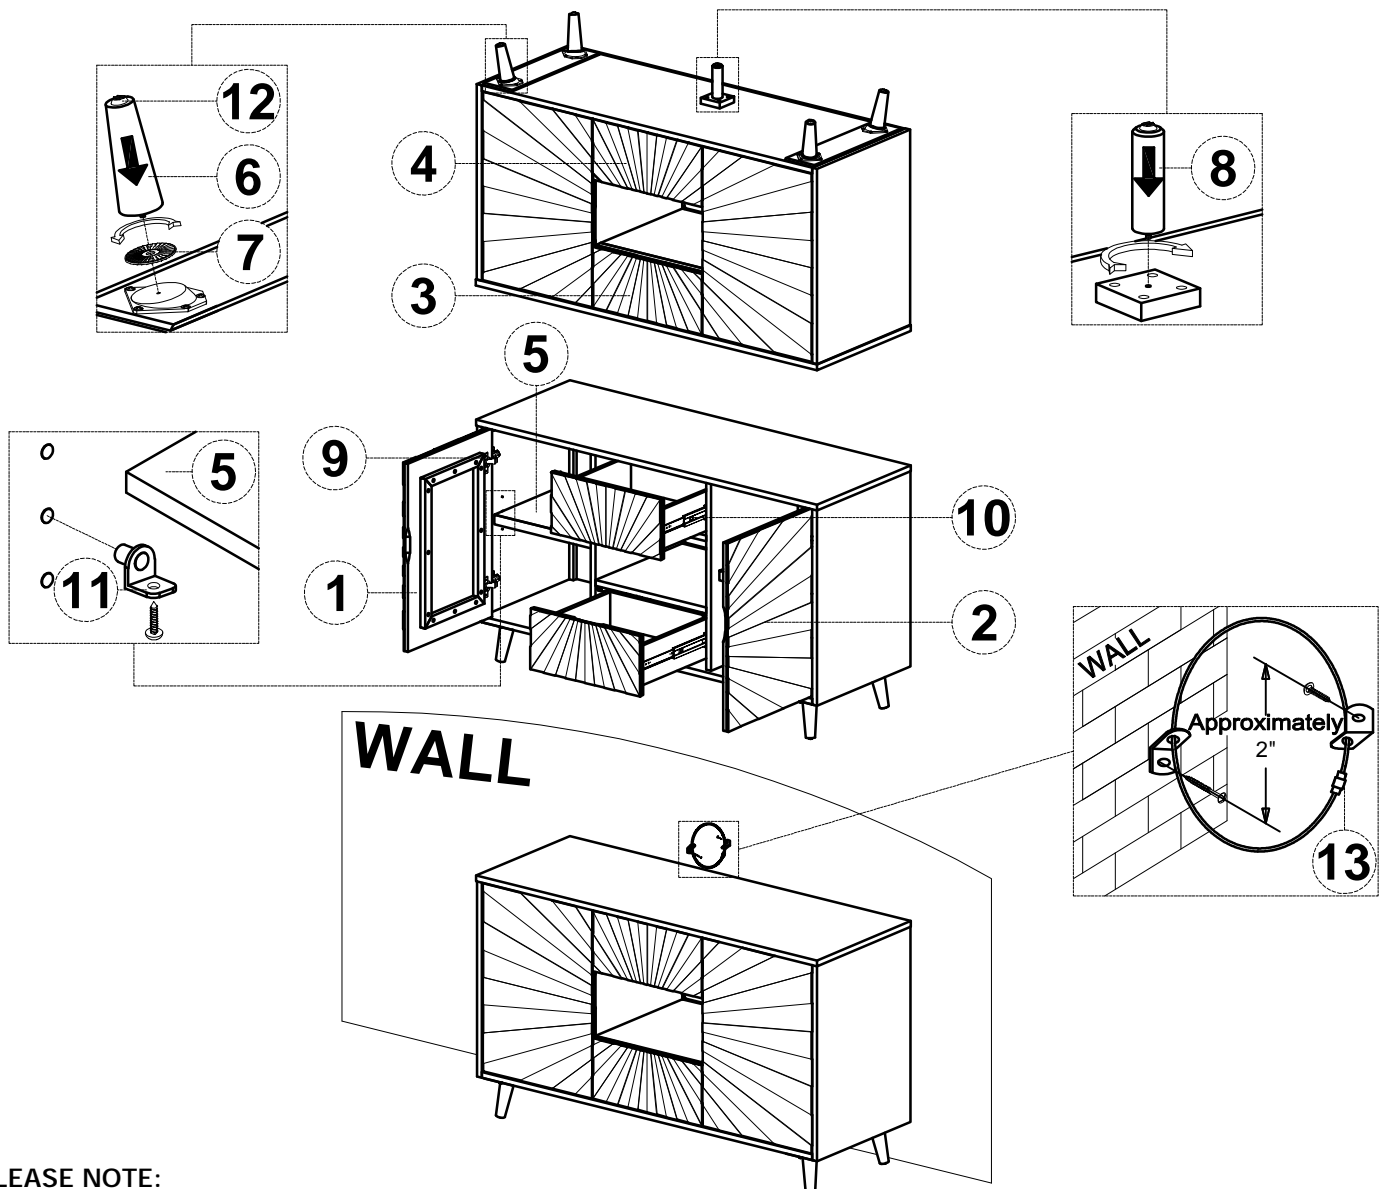

furnishing better lives together [®]

WWW.JOFRAN.COM

ASSEMBLY INSTRUCTIONS & PARTS IDENTIFICATION
MODEL # 2485-70
REECE 70" CONSOLE AMERICANO
AMERICANO

Thank you for purchasing this quality product. Be sure to check all packing material carefully for small parts that may have come loose inside the carton during shipment.

KEY COMPONENTS				KEY COMPONENTS			
No.	Code	Q'ty	Description	No.	Code	Q'ty	Description
1	2485-70P07L	1 Pc	Left Side facing door	8	2485P02M	1 Pc	Middle leg
2	2485-70P07R	1 Pc	Right Side facing door	9	2485P07H	4 Pcs	Door hinge
3	2485-70P05T	1 Pc	Drawer top	10	2485P06	4 Pcs	Extension drawer glide
4	2485-70P05B	1 Pc	Drawer bottom	11	2485P08P	8 Pcs	Shelf pin
5	2485-70P08	2 Pcs	Shelf	12	2485P01L	5 Pcs	Levelers
6	2485P02	4 Pcs	Leg	13	2485P01AT	1 Kit	Anti-tip kit
7	2485P01W	4 Pcs	Plastic washer				

- With two people carefully place the cabinet on a flat surface to prevent scratches.
- Proceed to put the plastic washers on the legs and attach the legs to the cabinet, rotate the legs clockwise until tight. Align the legs so that they are in the correct direction with the product.

PLEASE NOTE:

To help prevent the possibility of tip-over, install the ANTI-TIP OVER restraint provided.

MADE IN VIETNAM