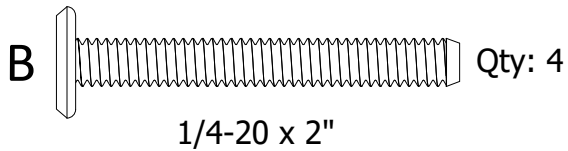

Garden Chair

Assembly Guide

IMPORTANT!

DO NOT fully tighten the bolts until all bolts are started.
Once all bolts are inserted, go back & tighten all the bolts.

HARDWARE INCLUDED

TOOLS INCLUDED

1) Attach Seat to Leg/Arm using (2) B bolts and (2) C bolts.
(Align Back as shown for C bolts)

2) Attach Back to Leg/Arm using (1) A bolt

3) Repeat on other Side.

Garden Chair

Assembly Guide

IMPORTANT!

DO NOT fully tighten the bolts until all bolts are started.
Once all bolts are inserted, go back & tighten all the bolts.