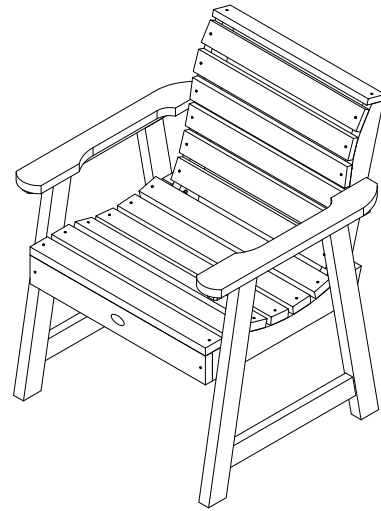

Garden Chair

Assembly Guide

IMPORTANT!

DO NOT fully tighten the bolts until all bolts are started.
Once all bolts are inserted, go back & tighten all the bolts.

HARDWARE INCLUDED

TOOLS INCLUDED

1) Attach Seat to Leg/Arm using (2) B bolts and (2) C bolts.
(Align Back as shown for C bolts)

2) Attach Back to Leg/Arm using (1) A bolt

3) Repeat on other Side.

Garden Chair

Assembly Guide

IMPORTANT!

DO NOT fully tighten the bolts until all bolts are started.
Once all bolts are inserted, go back & tighten all the bolts.

HARDWARE INCLUDED

TOOLS INCLUDED

1) Attach Seat to Leg/Arm using (2) B bolts and (2) C bolts.
(Align Back as shown for C bolts)

2) Attach Back to Leg/Arm using (1) A bolt

3) Repeat on other Side.