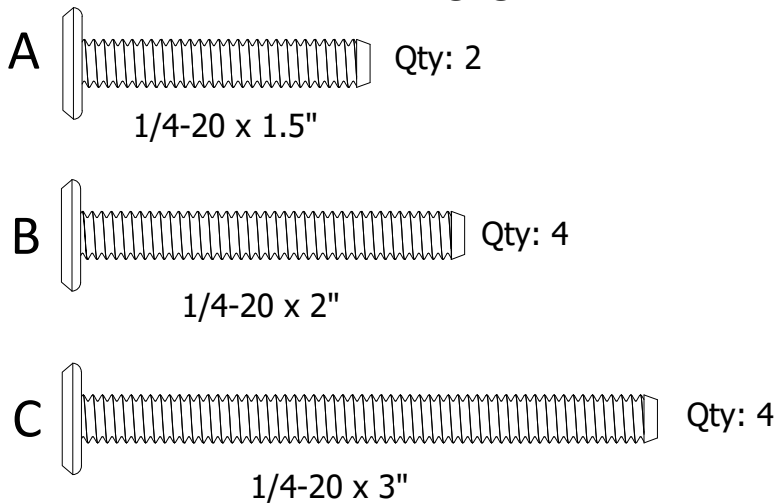

HARDWARE INCLUDED