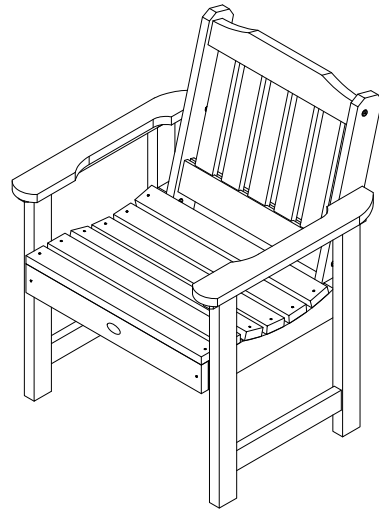

Garden Chair

Assembly Guide

IMPORTANT!

DO NOT fully tighten the bolts until all bolts are started.
Once all bolts are inserted, go back & tighten all the bolts.

HARDWARE INCLUDED

TOOLS INCLUDED

1) Attach Seat to Leg/Arm using (2) B bolts and (2) C bolts.
(Align Back as shown for C bolts)

2) Attach Back to Leg/Arm using (1) A bolt

3) Repeat on other Side.

Garden Chair

Assembly Guide

IMPORTANT!

DO NOT fully tighten the bolts until all bolts are started.
Once all bolts are inserted, go back & tighten all the bolts.