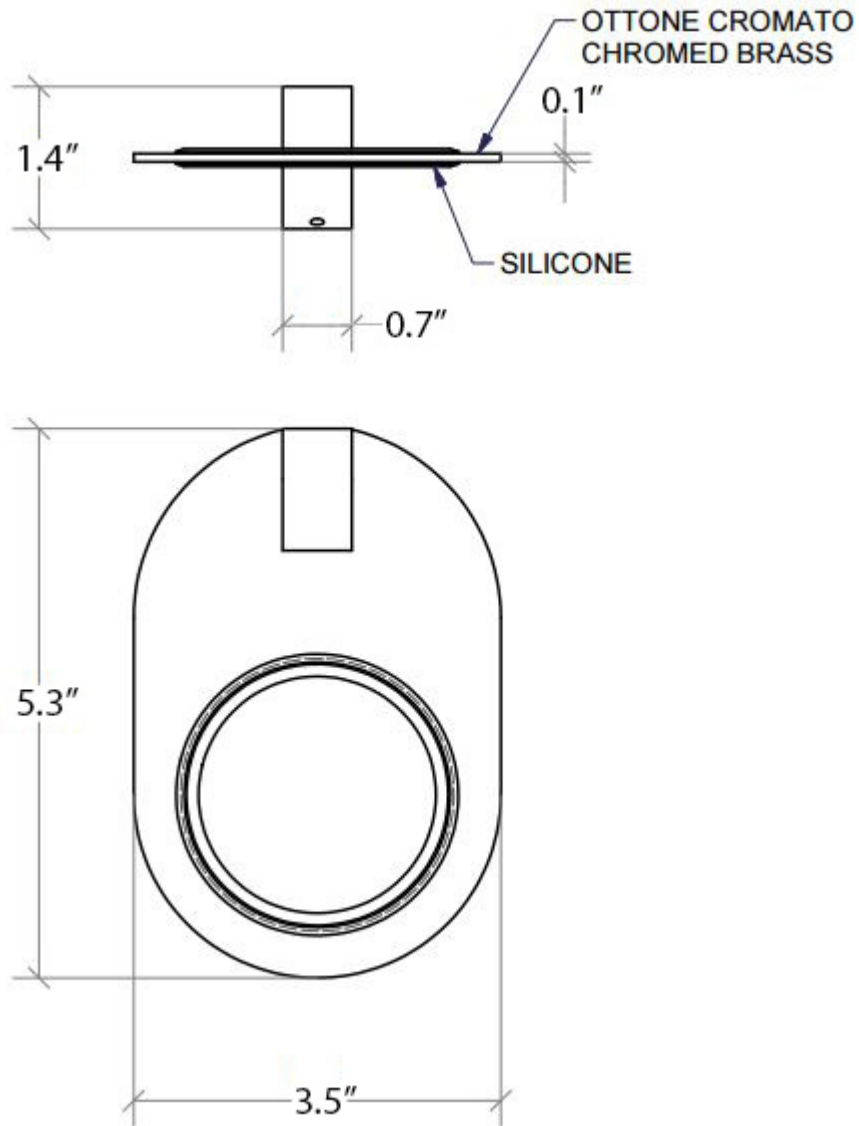

Muci 5530.29

Features

- Accessories Holder
- Polished Chrome Finish
- Solid Brass Base
- Premium Metal Construction for Durability and Reliability
- Installation Hardware Included
- Accessories Holder to be Combined with Tumbler, Soap Dish, and Soap Dispenser
- Designer Collection
- Italian Design

SKU# | Option:

- Muci 5530.29 | Polished Chrome

Finishes:

Related Items:

- Muci 55003 | Tumbler
- Muci 55004 | Soap Dish
- Muci 55006 | Soap Dispenser

* WS Bath Collections reserves the right to revise dimensions or information on this sheet without notice

Collection Muci	Model Muci 5530.29	Dimensions Metric <i>1 inch = 2.54 cm</i> <i>1 inch = 25.4 mm</i>	 1051 Lea Drive - Collegeville, PA 19426 Tel. 215 513 9400 - Fax 610 831 0215 www.ws bathcollections.com - info@ws bathcollections.com
---------------------------	--------------------------------	--	---

Collection
Muci

Model |
Muci 5530.29

Dimensions Metric
1 inch = 2.54 cm
1 inch = 25.4 mm

WS[®]
BATH
COLLECTIONS

1051 Lea Drive - Collegeville, PA 19426
Tel. 215 513 9400 - Fax 610 831 0215
www.ws bathcollections.com - info@ws bathcollections.com