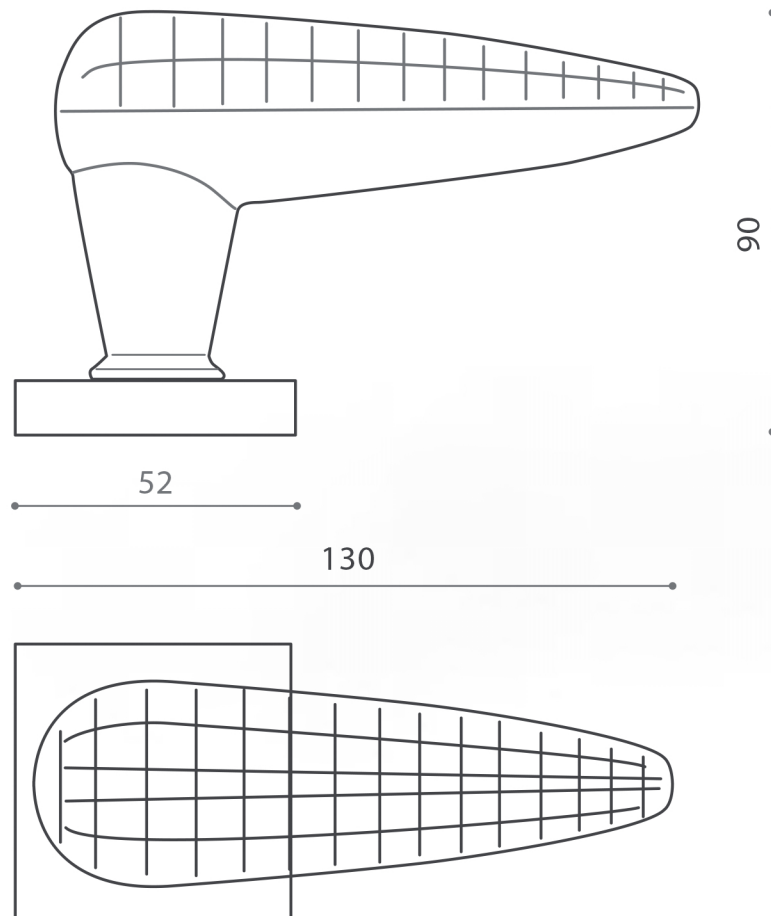

Model: HAN-LUX-CHR
Category: Door Handle
Material: Crystal
Dimensions: 3.5"(L) x 2"(W) x 5.1"(H)

Description: Luxury crystal door handle in transparent handle / chrome hardware finish.

*Numbers are in millimeters