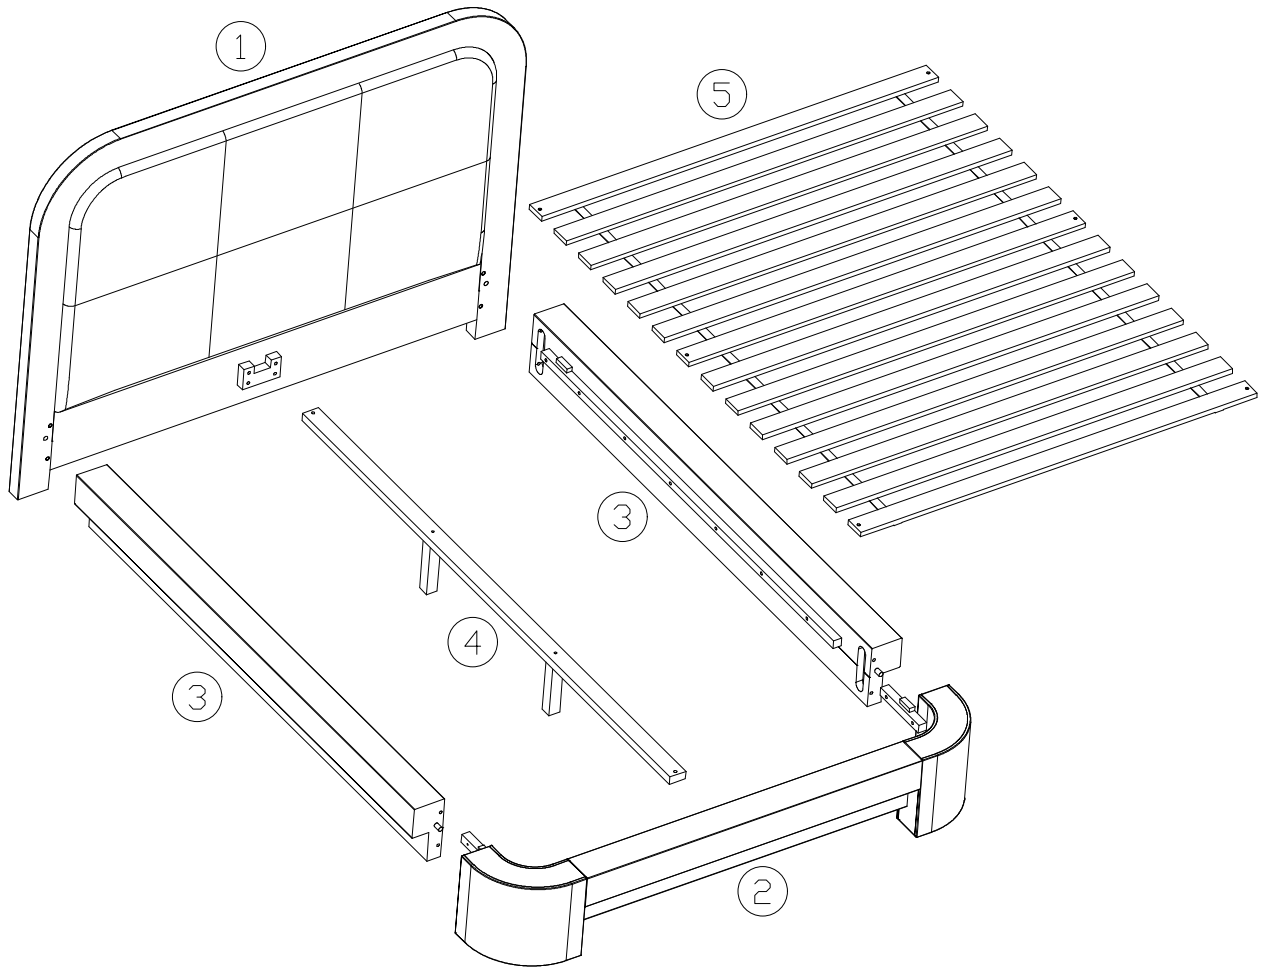

ASSEMBLY INSTRUCTION FOR RANE QUEEN BED

HARDWARE LIST

A		Threaded Rods	M8 x 75mm	8
B		Hex Nuts	M8 x15mm	8
C		Wrench	12 mm	1
D		Halfmoon washer	3*15*35 mm	8
E		Screw	4mm x 40mm	4
F		Screw	4mm x 30mm	6
G		Screwdrivers (Not included)		1
H		Leg Support		2

COMPONENTS

1

2

3

4

5