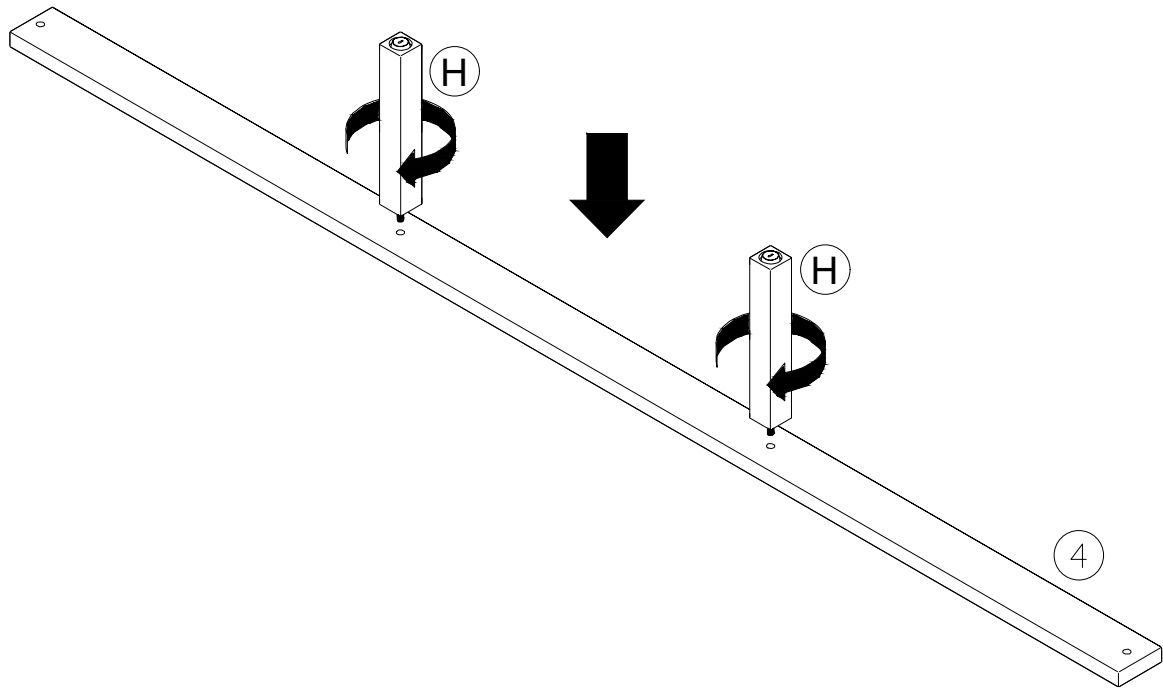

ASSEMBLY INSTRUCTION FOR RANE QUEEN BED

HARDWARE LIST

A		Threaded Rods	M8 x 75mm	8
B		Hex Nuts	M8 x15mm	8
C		Wrench	12 mm	1
D		Halfmoon washer	3*15*35 mm	8
E		Screw	4mm x 40mm	4
F		Screw	4mm x 30mm	6
G		Screwdrivers (Not included)		1
H		Leg Support		2

COMPONENTS

1

2

3

4

5