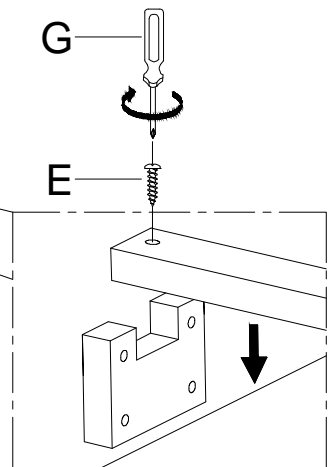

ASSEMBLY INSTRUCTION FOR RANE QUEEN BED

HARDWARE LIST

A		Threaded Rods	M8 x 75mm	8
B		Hex Nuts	M8 x15mm	8
C		Wrench	12 mm	1
D		Halfmoon washer	3*15*35 mm	8
E		Screw	4mm x 40mm	4
F		Screw	4mm x 30mm	6
G		Screwdrivers (Not included)		1
H		Leg Support		2

COMPONENTS

1

2

3

4

5