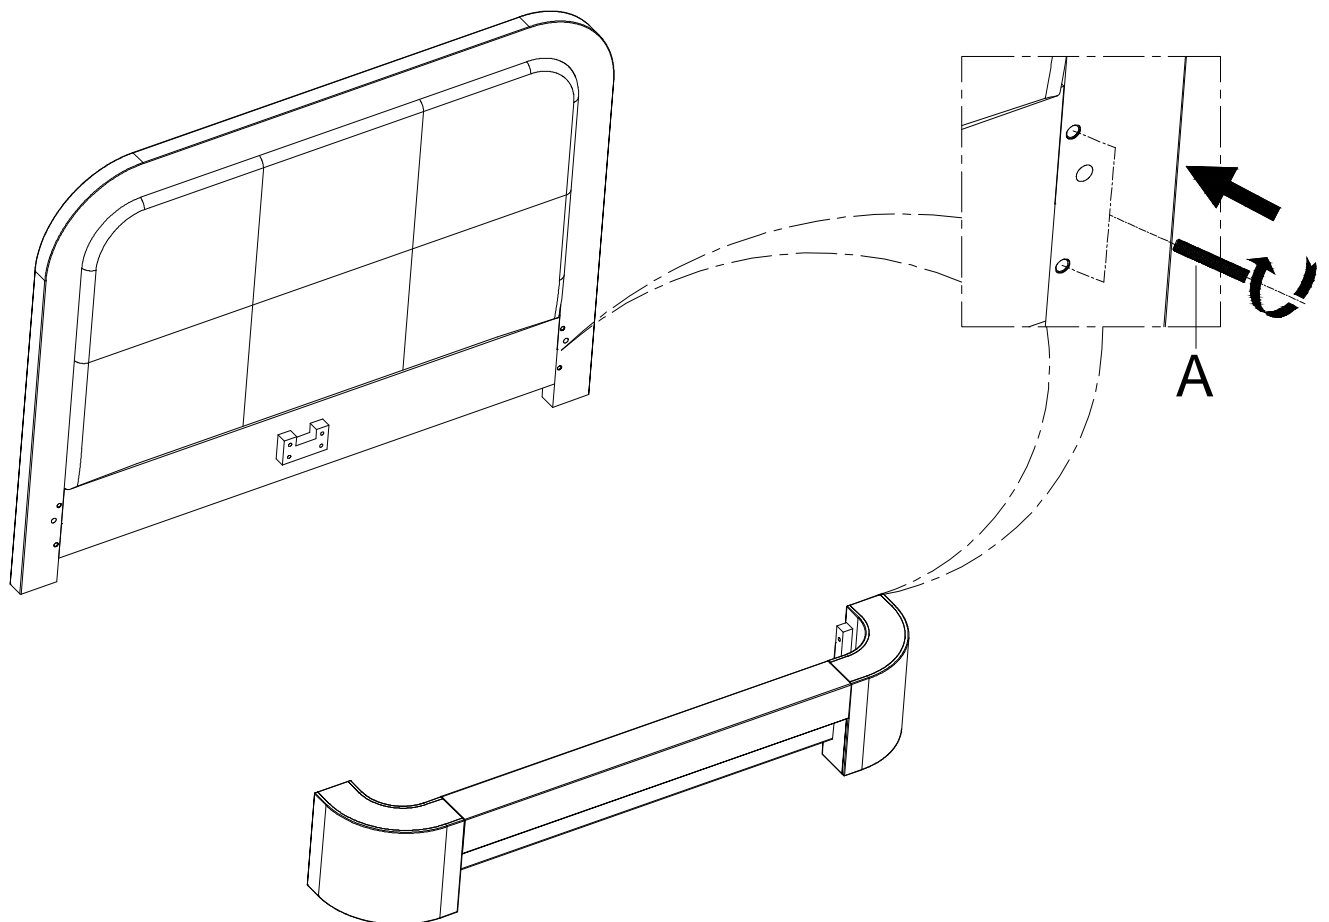

ASSEMBLY INSTRUCTION FOR RANE QUEEN BED

HARDWARE LIST

A		Threaded Rods	M8 x 75mm	8
B		Hex Nuts	M8 x15mm	8
C		Wrench	12 mm	1
D		Halfmoon washer	3*15*35 mm	8
E		Screw	4mm x 40mm	4
F		Screw	4mm x 30mm	6
G		Screwdrivers (Not included)		1
H		Leg Support		2

COMPONENTS

1

2

3

4

5