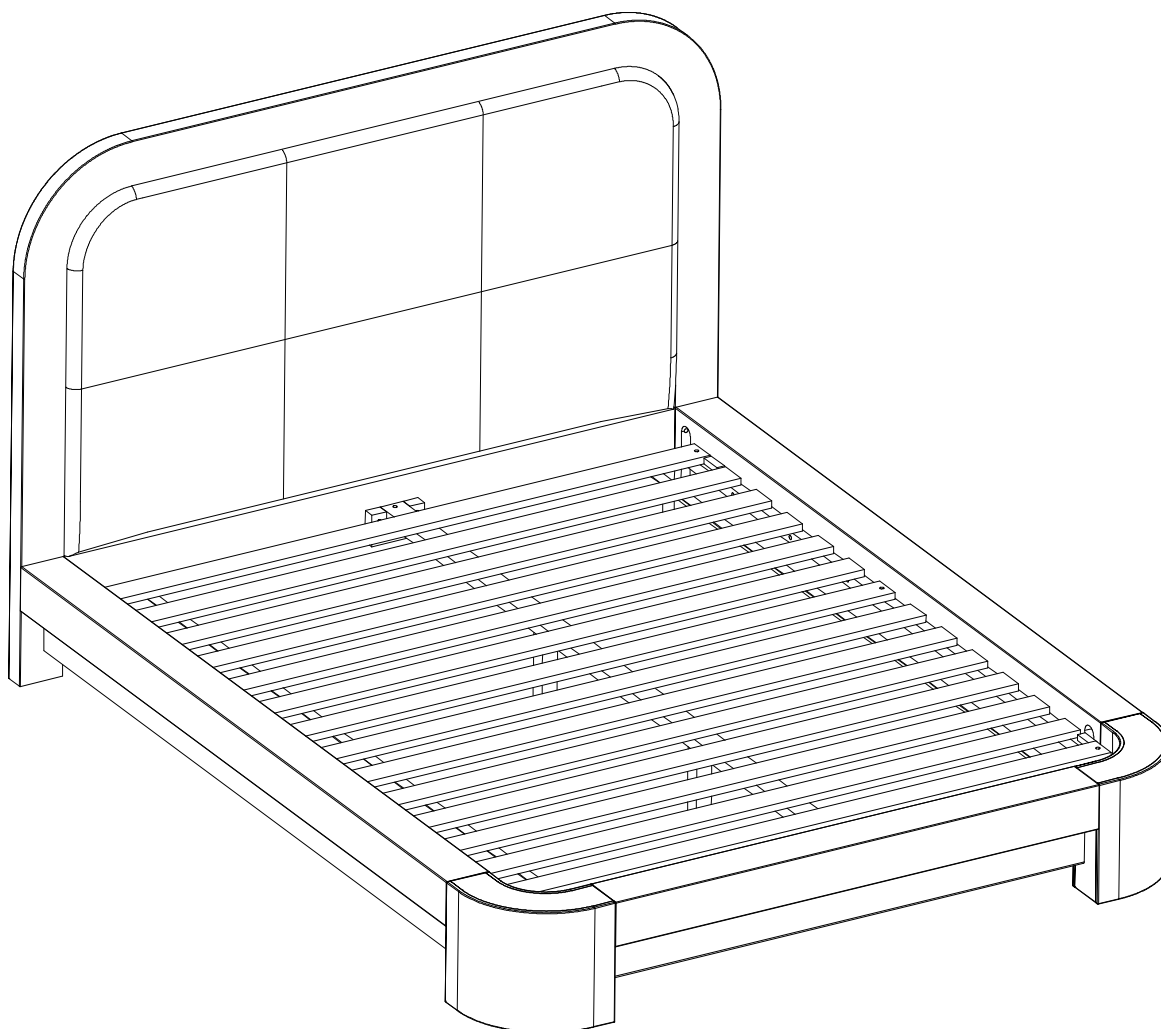

ASSEMBLY INSTRUCTION FOR RANE QUEEN BED

HARDWARE LIST

A		Threaded Rods	M8 x 75mm	8
B		Hex Nuts	M8 x15mm	8
C		Wrench	12 mm	1
D		Halfmoon washer	3*15*35 mm	8
E		Screw	4mm x 40mm	4
F		Screw	4mm x 30mm	6
G		Screwdrivers (Not included)		1
H		Leg Support		2

COMPONENTS

1

2

3

4

5