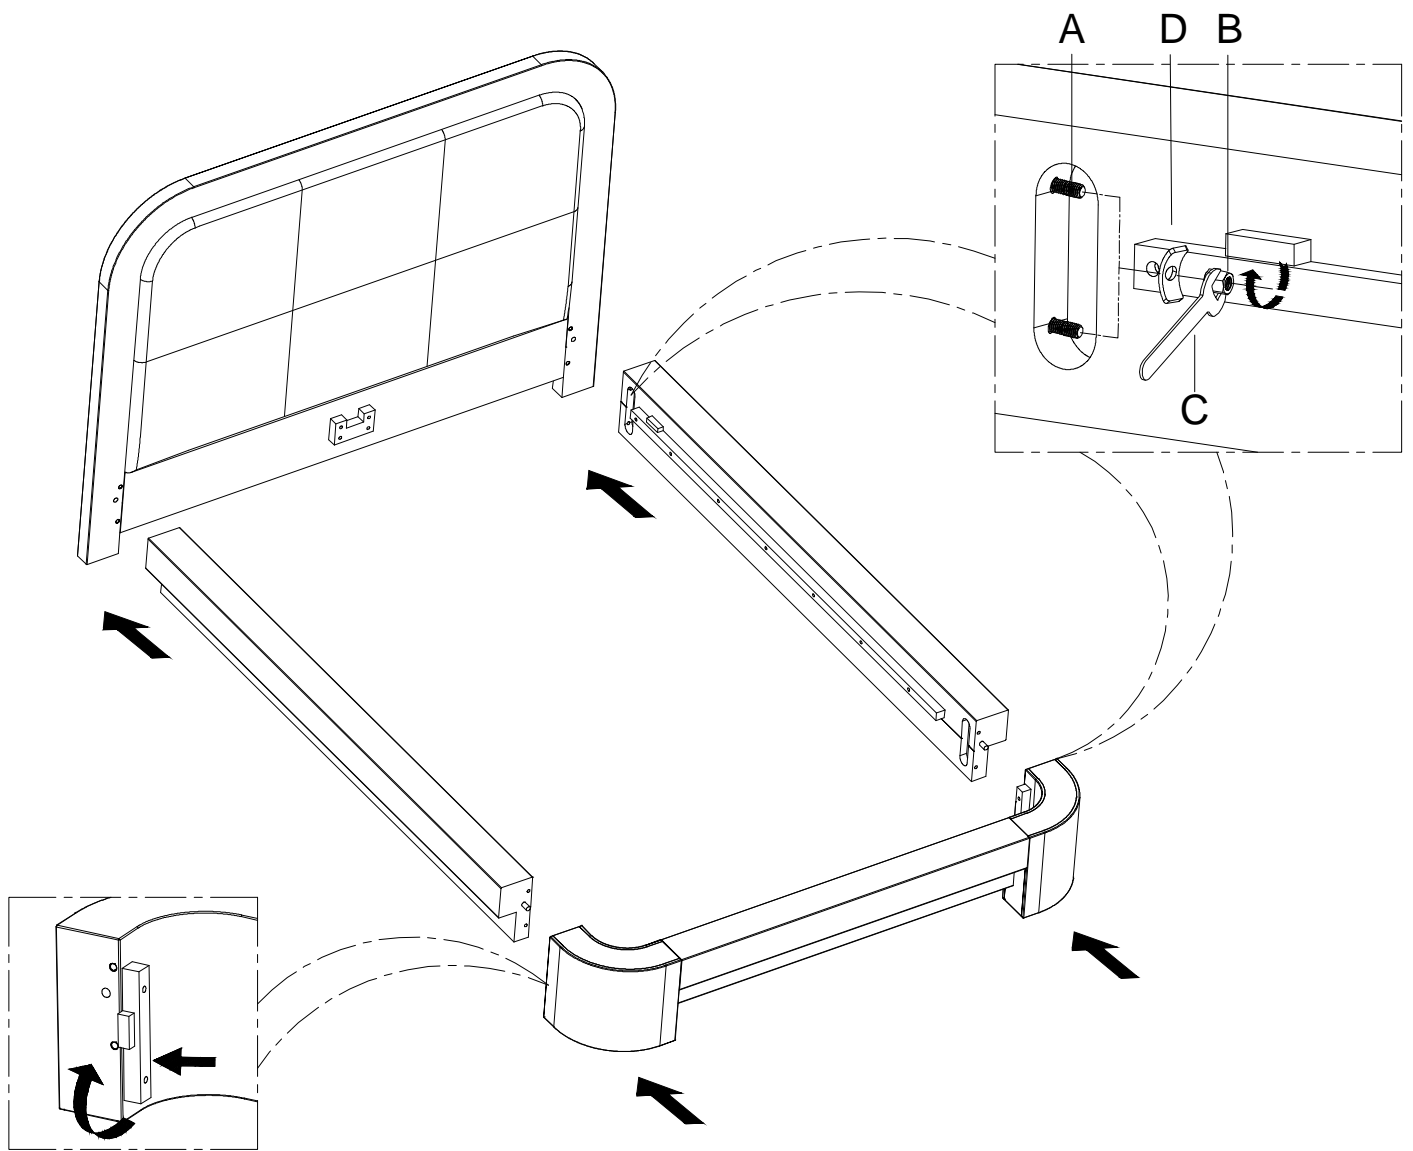

ASSEMBLY INSTRUCTION FOR RANE QUEEN BED

HARDWARE LIST

A		Threaded Rods	M8 x 75mm	8
B		Hex Nuts	M8 x15mm	8
C		Wrench	12 mm	1
D		Halfmoon washer	3*15*35 mm	8
E		Screw	4mm x 40mm	4
F		Screw	4mm x 30mm	6
G		Screwdrivers (Not included)		1
H		Leg Support		2

COMPONENTS

1

2

3

4

5