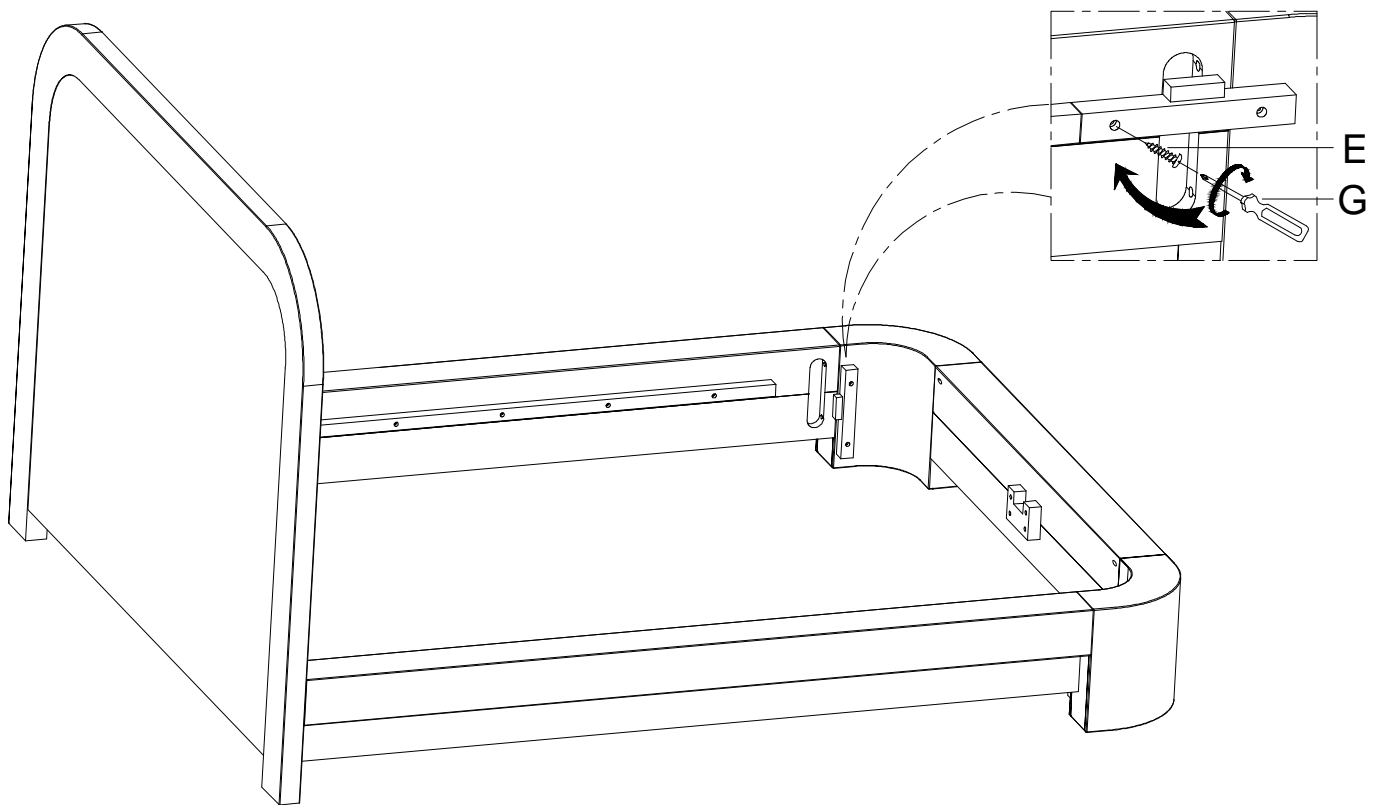

ASSEMBLY INSTRUCTION FOR RANE QUEEN BED

HARDWARE LIST

A		Threaded Rods	M8 x 75mm	8
B		Hex Nuts	M8 x15mm	8
C		Wrench	12 mm	1
D		Halfmoon washer	3*15*35 mm	8
E		Screw	4mm x 40mm	4
F		Screw	4mm x 30mm	6
G		Screwdrivers (Not included)		1
H		Leg Support		2

COMPONENTS

1

2

3

4

5