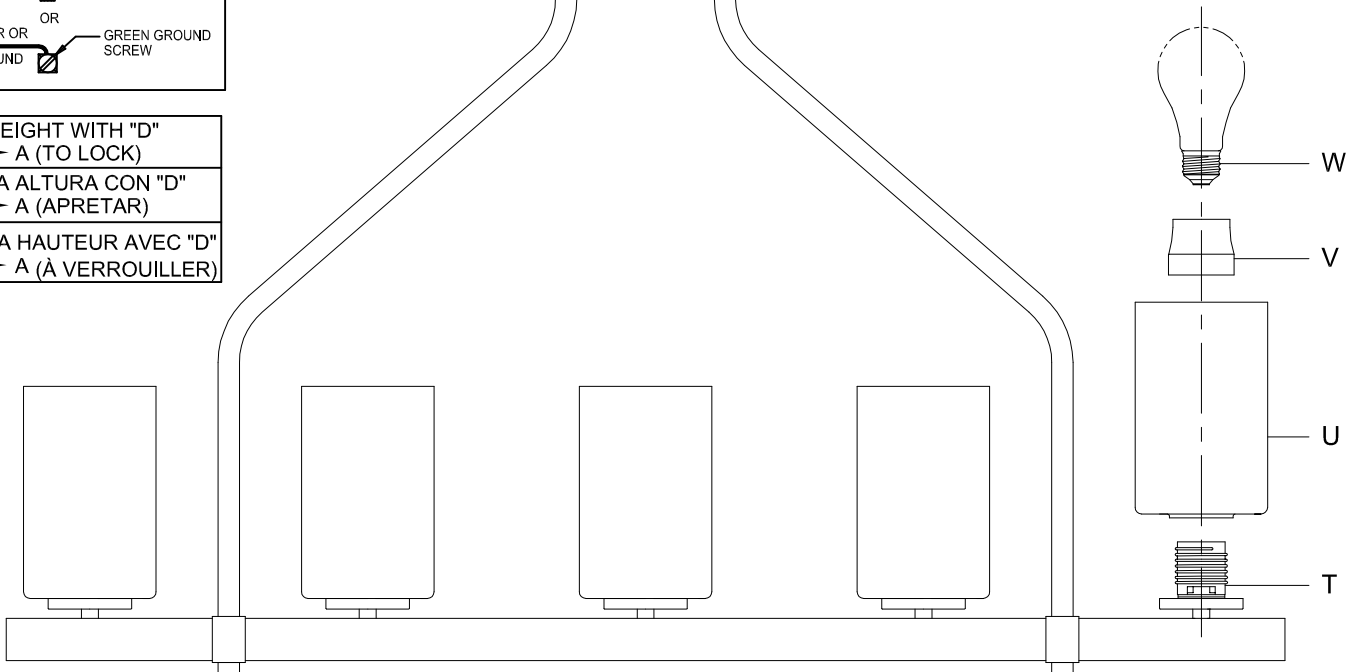

Assembly & Installation Instructions

CAUTION: Read instructions carefully and turn electricity off at main circuit breaker panel before beginning installation.

WARNING - If any Special Control Devices are used with this Fixture, Follow the Instructions Carefully to assure full compliance with N.E.C. requirements. If there are any questions, contact a Qualified Electrical Contractor.
WARNING - This product contains chemicals known to the State of California to cause cancer, birth defects and /or other reproductive harm. Thoroughly wash hands after installing, handling, cleaning, or otherwise touching this product.
CAUTION - All glass is fragile, use care when handling Glass component(s) and or Lamp(s).

ASSEMBLY STEPS:

PASOS PARA ENSAMBLAR:

MODE D'ASSEMBLAGE:

1. #29 (Ø.136) (3.5mm) → C
2. Q,R,P → C
3. D,E → A
4. M,N → D
5. B,A → C
6. L → S,K
7. F → S,L,K,H
8. F → G
9. H,J → D
10. U,V → T
11. W → T

ADJUST HEIGHT WITH "D"
 M → A (TO LOCK)
 AJUSTA LA ALTURA CON "D"
 M → A (APRETAR)
 RÉGLEZ LA HAUTEUR AVEC "D"
 M → A (À VERROUILLER)

B, C, G & W
 (NOT FURNISHED)
 (NO INCLUIDA)
 (NON FOURNIE)

Instructions d'Assemblage et Installation

Mise en garde: Lire les instructions avec soin et couper le courant au disjoncteur central avant de commencer l'installation.