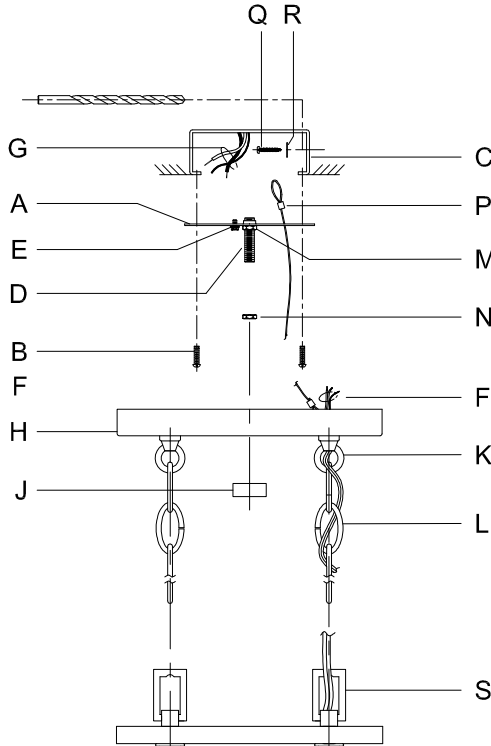

Assembly & Installation Instructions

CAUTION: Read instructions carefully and turn electricity off at main circuit breaker panel before beginning installation.

WARNING - If any Special Control Devices are used with this Fixture, Follow the Instructions Carefully to assure full compliance with N.E.C. requirements. If there are any questions, contact a Qualified Electrical Contractor.
WARNING - This product contains chemicals known to the State of California to cause cancer, birth defects and /or other reproductive harm. Thoroughly wash hands after installing, handling, cleaning, or otherwise touching this product.
CAUTION - All glass is fragile, use care when handling Glass component(s) and or Lamp(s).

ASSEMBLY STEPS:

PASOS PARA ENSAMBLAR:

MODE D'ASSEMBLAGE:

1. #29 (Ø.136) (3.5mm) → C
2. Q,R,P → C
3. D,E → A
4. M,N → D
5. B,A → C
6. L → S,K
7. F → S,L,K,H
8. F → G
9. H,J → D
10. U,V → T
11. W → T

ADJUST HEIGHT WITH "D"
 M → A (TO LOCK)
 AJUSTA LA ALTURA CON "D"
 M → A (APRETAR)
 RÉGLEZ LA HAUTEUR AVEC "D"
 M → A (À VERROUILLER)

B, C, G & W
 (NOT FURNISHED)
 (NO INCLUIDA)
 (NON FOURNIE)

Instructions d'Assemblage et Installation

Mise en garde: Lire les instructions avec soin et couper le courant au disjoncteur central avant de commencer l'installation.