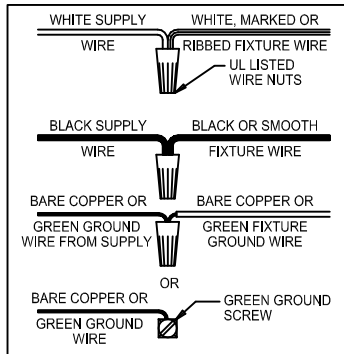

Assembly & Installation Instructions

CAUTION: Read instructions carefully and turn electricity off at main circuit breaker panel before beginning installation.

*****
WARNING - If any Special Control Devices are used with this Fixture, Follow the Instructions Carefully to assure full compliance with N.E.C. requirements. If there are any questions, contact a Qualified Electrical Contractor.
WARNING - This product contains chemicals known to the State of California to cause cancer, birth defects and /or other reproductive harm. Thoroughly wash hands after installing, handling, cleaning, or otherwise touching this product.
CAUTION - All glass is fragile, use care when handling Glass component(s) and or Lamp(s).
*****

ASSEMBLY STEPS:

PASOS PARA ENSAMBLAR:

MODE D'ASSEMBLAGE:

1. #29 (Ø.136) (3.5mm) → C
2. Q,R,P → C
3. D,E → A
4. M,N → D
5. B,A → C
6. L → S,K
7. F → S,L,K,H
8. F → G
9. H,J → D
10. U,V → T
11. W → T