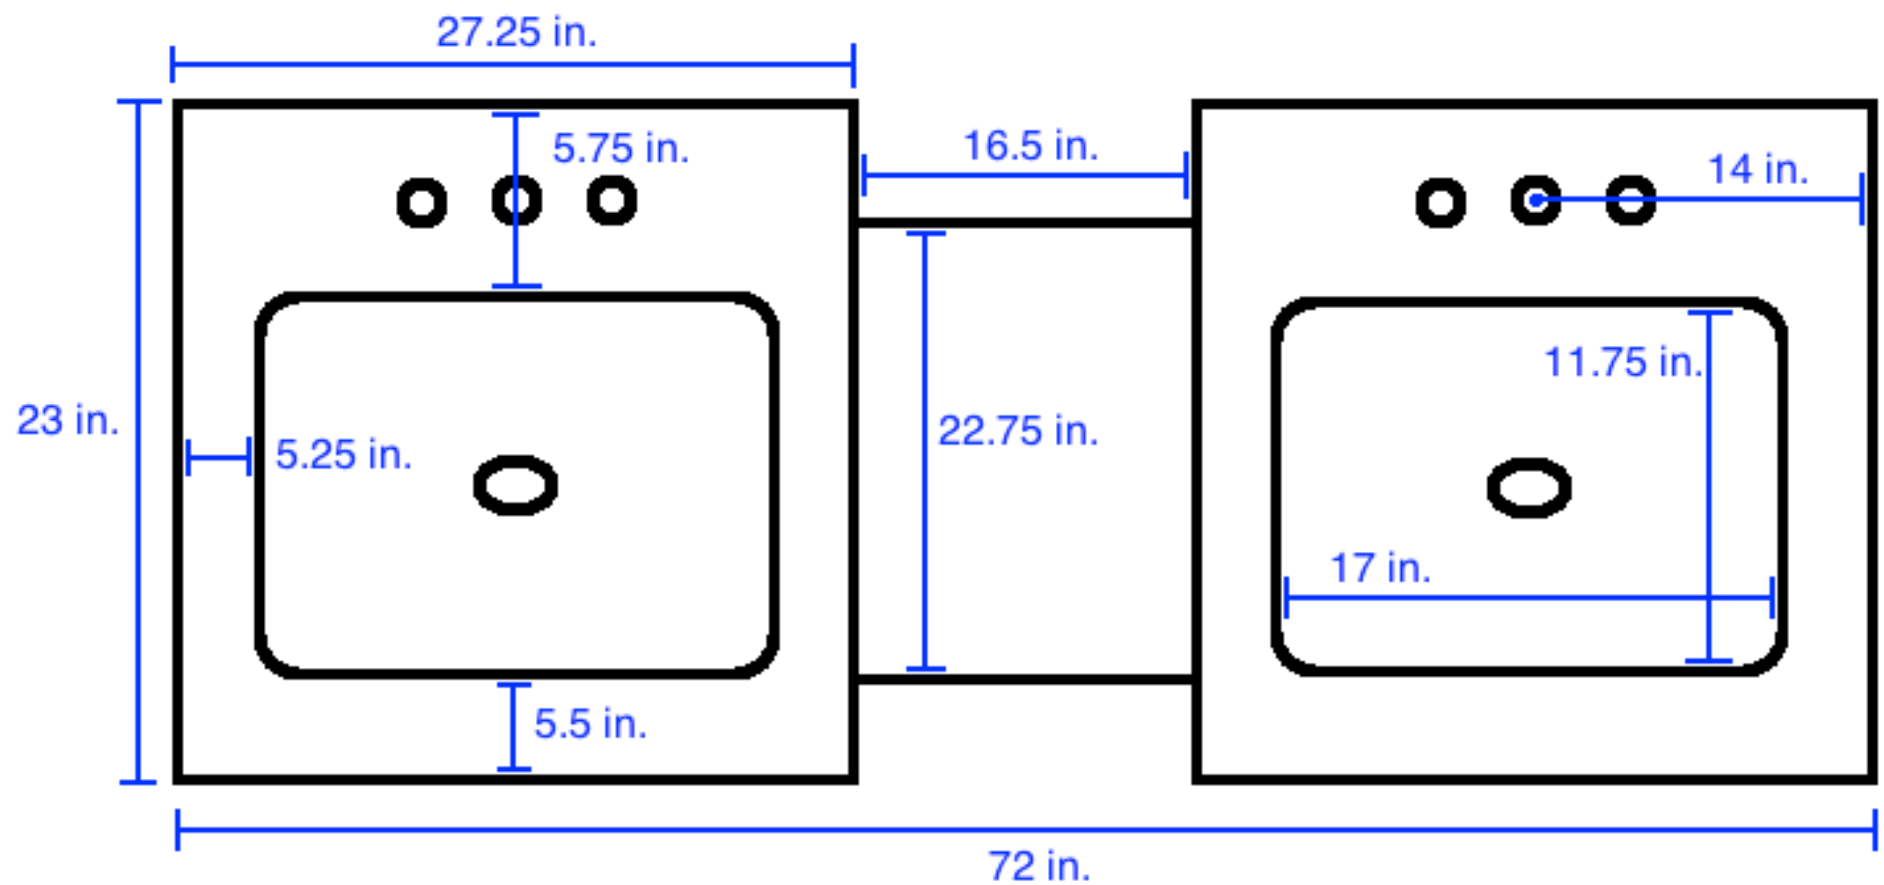

72-inch Vanity Top View

All measurements were taken by hand and rounded to the nearest quarter inch.
Please allow for a slight margin of error.