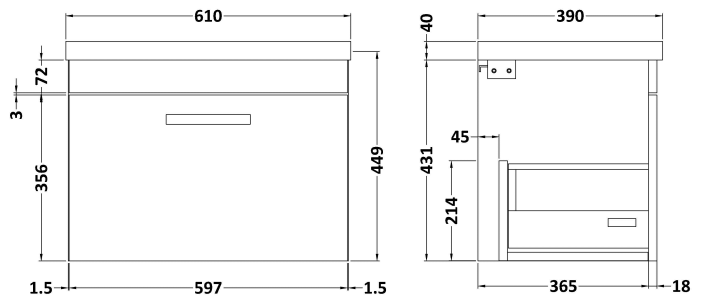

CUSTOMER DATA SHEET

DESCRIPTION: 600 Wh Single Drawer Vanity With Basin A

CUSTOMER DATA SHEET - FURNITURE

DESCRIPTION: 600 Wall Hung Single Drawer Basin Unit

PRODUCT DIMENSIONS			
Height (mm)	Width (mm)	Depth (mm)	Nett Wgt Kg
430	600	383	16

PACKAGING DIMENSIONS			
Height (mm)	Width (mm)	Depth (mm)	Gross Wgt Kg
450	620	405	16

PACKAGING DATA			
Box Colour	Brown Cardboard Box - Printed		
Box Qty		Label Colour	White Label
Label Size	x	Label Qty	2

CUSTOMER DATA SHEET - CERAMICS

DESCRIPTION: 600 Mid-Edged Basin 1 Th

PRODUCT DIMENSIONS

Height (mm)	Width (mm)	Depth (mm)	Nett Wgt Kg
180	610	390	11

PACKAGING DIMENSIONS

Height (mm)	Width (mm)	Depth (mm)	Gross Wgt Kg
200	410	630	11

PACKAGING DATA

Box Colour	Brown Cardboard Box - Printed		
Box Qty	1	Label Colour	White Label
Label Size	100 x 50	Label Qty	2

OUTER BOX DIMENSIONS (If Applicable)

Height (mm)	Width (mm)	Depth (mm)	Gross Wgt Kg