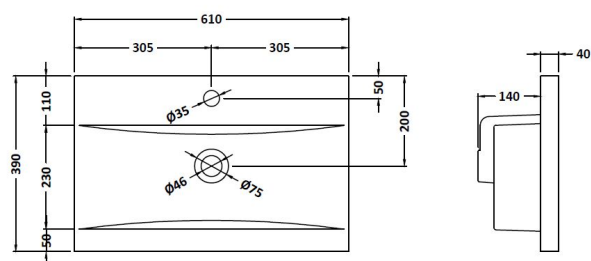

CUSTOMER DATA SHEET

DESCRIPTION: 600 Wh Single Drawer Vanity With Basin A

CUSTOMER DATA SHEET - FURNITURE

DESCRIPTION: 600 Wall Hung Single Drawer Basin Unit

PRODUCT DIMENSIONS			
Height (mm)	Width (mm)	Depth (mm)	Nett Wgt Kg
430	600	383	16

PACKAGING DIMENSIONS			
Height (mm)	Width (mm)	Depth (mm)	Gross Wgt Kg
450	620	405	16

PACKAGING DATA			
Box Colour	Brown Cardboard Box - Printed		
Box Qty		Label Colour	White Label
Label Size	x	Label Qty	2

OUTER BOX DIMENSIONS (If Applicable)			
Height (mm)	Width (mm)	Depth (mm)	Gross Wgt Kg

PRODUCT DETAILS				
Country of Origin	China			
Fitting Instruction	No			
Constr' Method	Cam & Wood Dowel			
Cabinet Finish	MFC Painted Gloss			
Cab Thickness (mm)	16			
Drawer Included	Yes			
No of Shelves	0			
Hinge Inc'	Not Applicable			
Fixings Inc'	Yes			
Handle Inc'	Yes, Supplied			
Handle Type	Strap			
Certification	FSC	Yes	CE	N/A
Colour	Gloss White			
Constr' Type	Rigid			
Fascia Finish	Mdf Painted Gloss			
Fas Thickness (mm)	18			
Drawer Type	80mm High Metal Softclose			
Hinge Type	Not Applicable			
Adjustable Legs	No, Not Required			
Handle Style	Contemporary			
Waste Shroud	Yes			

CUSTOMER DATA SHEET - CERAMICS

DESCRIPTION: 600 Mid-Edged Basin 1 Th

PRODUCT DIMENSIONS

Height (mm)	Width (mm)	Depth (mm)	Nett Wgt Kg
180	610	390	11

PACKAGING DIMENSIONS

Height (mm)	Width (mm)	Depth (mm)	Gross Wgt Kg
200	410	630	11