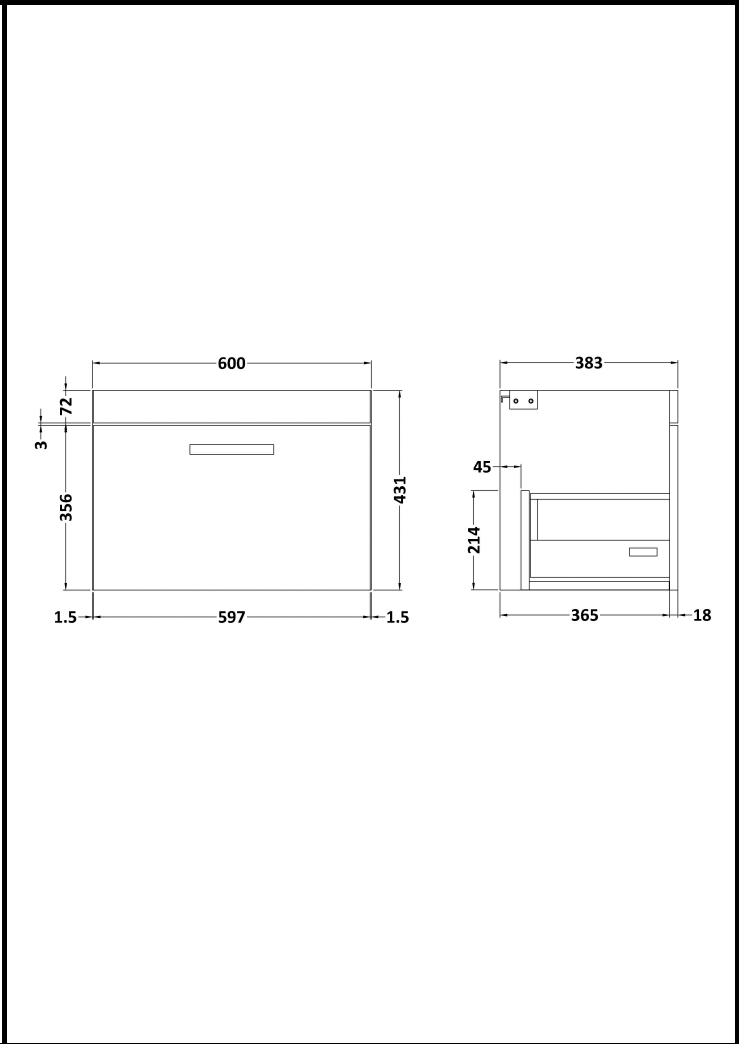

CUSTOMER DATA SHEET

DESCRIPTION: 600 Wh Single Drawer Vanity With Basin A

CUSTOMER DATA SHEET - FURNITURE

DESCRIPTION: 600 Wall Hung Single Drawer Basin Unit

PRODUCT DIMENSIONS			
Height (mm)	Width (mm)	Depth (mm)	Nett Wgt Kg
430	600	383	16

PACKAGING DIMENSIONS			
Height (mm)	Width (mm)	Depth (mm)	Gross Wgt Kg
450	620	405	16

PACKAGING DATA			
Box Colour	Brown Cardboard Box - Printed		
Box Qty		Label Colour	White Label
Label Size	x	Label Qty	2

OUTER BOX DIMENSIONS (If Applicable)			
Height (mm)	Width (mm)	Depth (mm)	Gross Wgt Kg

PRODUCT DETAILS				
Country of Origin	China			
Fitting Instruction	No			
Constr' Method	Cam & Wood Dowel			
Cabinet Finish	MFC Painted Gloss			
Cab Thickness (mm)	16			
Drawer Included	Yes			
No of Shelves	0			
Hinge Inc'	Not Applicable			
Fixings Inc'	Yes			
Handle Inc'	Yes, Supplied			
Handle Type	Strap			
Certification	FSC	Yes	CE	N/A
Colour	Gloss White			
Constr' Type	Rigid			
Fascia Finish	Mdf Painted Gloss			
Fas Thickness (mm)	18			
Drawer Type	80mm High Metal Softclose			
Hinge Type	Not Applicable			
Adjustable Legs	No, Not Required			
Handle Style	Contemporary			
Waste Shroud	Yes			

CUSTOMER DATA SHEET - CERAMICS

DESCRIPTION: 600 Mid-Edged Basin 1 Th

PRODUCT DIMENSIONS

Height (mm)	Width (mm)	Depth (mm)	Nett Wgt Kg
180	610	390	11

PACKAGING DIMENSIONS

Height (mm)	Width (mm)	Depth (mm)	Gross Wgt Kg
200	410	630	11