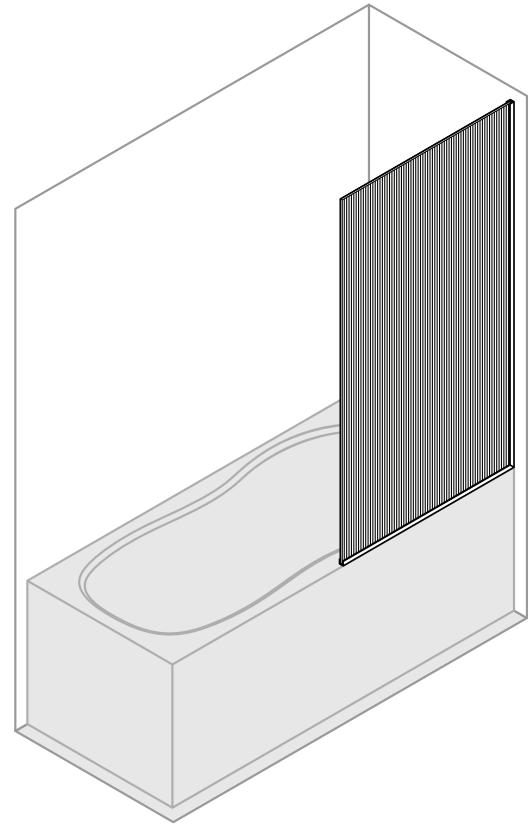

VIGO Frameless Fixed Tub Screen with Clear Glass/ Fluted Glass

VG06075-3462

CLEAR GLASS (CL)

FLUTED GLASS (FL)

PRODUCT FEATURES

- Fixed glass panel creates an open tub shower area
- Includes all mounting hardware
- Constructed from ANSI Z97.1 and 16 CFR 1201-certified tempered glass
- Vertical and bottom rail support ensures wall anchoring and reinforces wall stability
- High-quality solid brass hardware resists corrosion and tarnishing
- All VIGO Shower Products feature a quality assured Limited Lifetime Warranty

MEASUREMENTS

Model Modelo Modèle	Dimension A Dimensión A Dimension A	Height Altura Hauteur	Fixed Panel Panel Fijo Panneau Fixe
VG6077XXCL/FL3462 (Tub Screen/ Pantalla de bañera/ Écran de baignoire)	34"	62"	33 3/4" x 61 3/4"