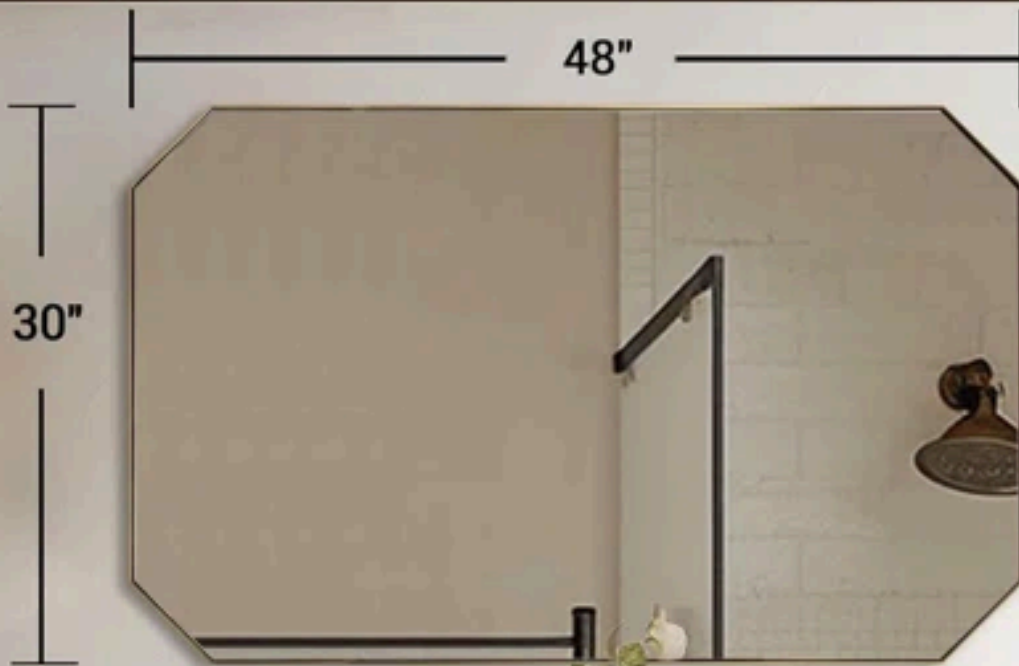

Horizontally or Vertically

What's In The Box

- Mirror · User Manual
- Screws & Hardwares

Dimensions

- Length: 30 In · Width: 48 In
- Frame Depth: 1 In
- NW: 40.56 LBS

*Note: Mirror is heavy. Measure space before ordering.