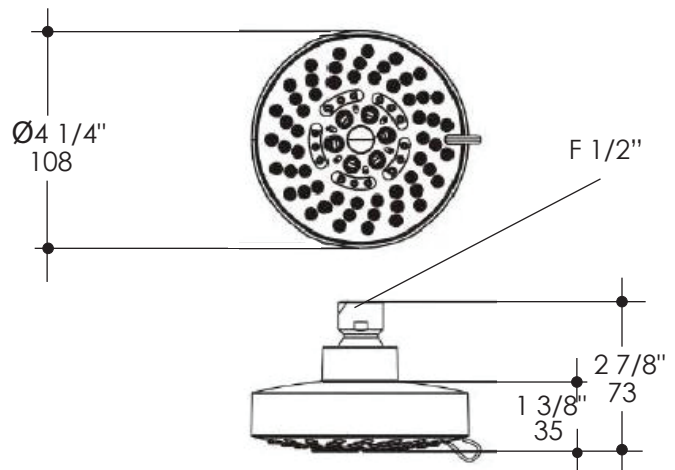

Features:

- Tilting round rain shower head with five variable sprays
- Wall-mount installation recommended
- Arm and flange sold separately
- Easy-clean rubber nozzles
- Outfitted with a 1.75GPM flow regulator, with backflow prevention, Max. flow rate: 1.8GPM
- Maximum tilting angle: 19 degrees

Finish Options:

- CR - Polished Chrome
- PN - Polished Nickel
- NI - Brushed Nickel
- BG - Brushed Gold
- 44 - Matte Black

Codes + Standards:

- Meets and exceeds applicable national codes
- Meets Cal-green requirement
- Complies with CEC standard

Recommended Accessories:

- Item #400A: 10" Wall-mount round shower arm with flange
- Item #401A: 6" Wall-mount round shower arm with flange
- Item #402A: 4" Wall-mount round shower arm with flange
- Item #15PB1.C.R: Built-in pressure balancing mixer with a lever handle and round backplate

LACAVA reserves the right to revise any dimension or information on this sheet without notice. Dimensions are nominal and may vary within an industry accepted tolerance of 1/4". Drawings provided herein are meant to give the user an idea of the product and are not made to scale. Location of plumbing is meant for reference, your specific application may vary. Revised: 11/14/2023