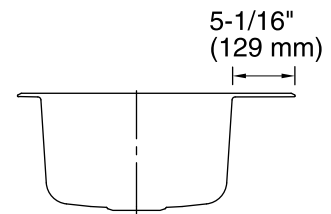

### Technical Information

All product dimensions are nominal.

Bowl configuration:	Single
Installation:	Top-mount
Bowl area (Only)	Length: 29-1/4" (743 mm) Width: 15" (381 mm) Bowl depth: 9-1/4" (235 mm) Water depth: 9" (229 mm)
Number of deck holes:	3
Faucet hole(s):	1-7/16" (37 mm)
Drain hole:	3-5/8" (92 mm)
Template:	Top-mount, 1032929-7, not required, not included