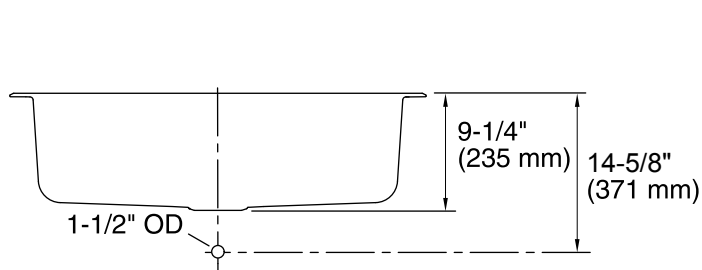

### Technical Information

All product dimensions are nominal.

Bowl configuration:	Single
Installation:	Top-mount
Bowl area (Only)	Length: 29-1/4" (743 mm) Width: 15" (381 mm) Bowl depth: 9-1/4" (235 mm) Water depth: 9" (229 mm)
Number of deck holes:	3
Faucet hole(s):	1-7/16" (37 mm)
Drain hole:	3-5/8" (92 mm)
Template:	Top-mount, 1032929-7, not required, not included