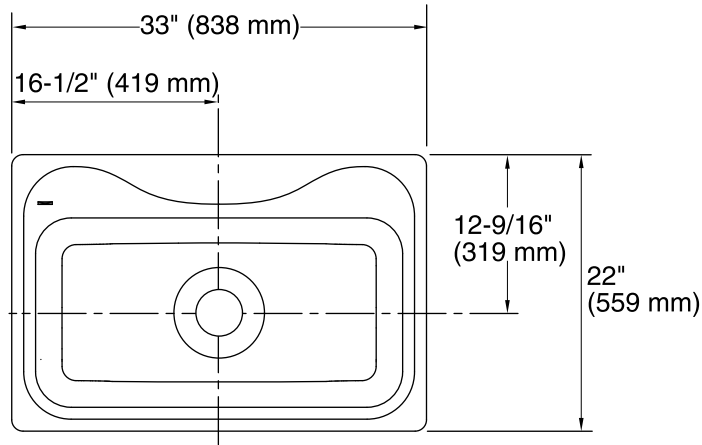

## Features

- Single bowl, ledge back sink.
- Includes SilentShield® sound-absorption system.
- 33" (838 mm) x 22" (559 mm) x 9-1/4" (235 mm)

## Material

- 18-gauge stainless steel.
- Satin deck finish.
- Luster bowl finish.

## Installation

- Top-mount, rolled rim.

### Technical Information

All product dimensions are nominal.

Bowl configuration:	Single
Installation:	Top-mount
Bowl area (Only)	Length: 29-1/4" (743 mm) Width: 15" (381 mm) Bowl depth: 9-1/4" (235 mm) Water depth: 9" (229 mm)
Number of deck holes:	3
Faucet hole(s):	1-7/16" (37 mm)
Drain hole:	3-5/8" (92 mm)
Template:	Top-mount, 1032929-7, not required, not included