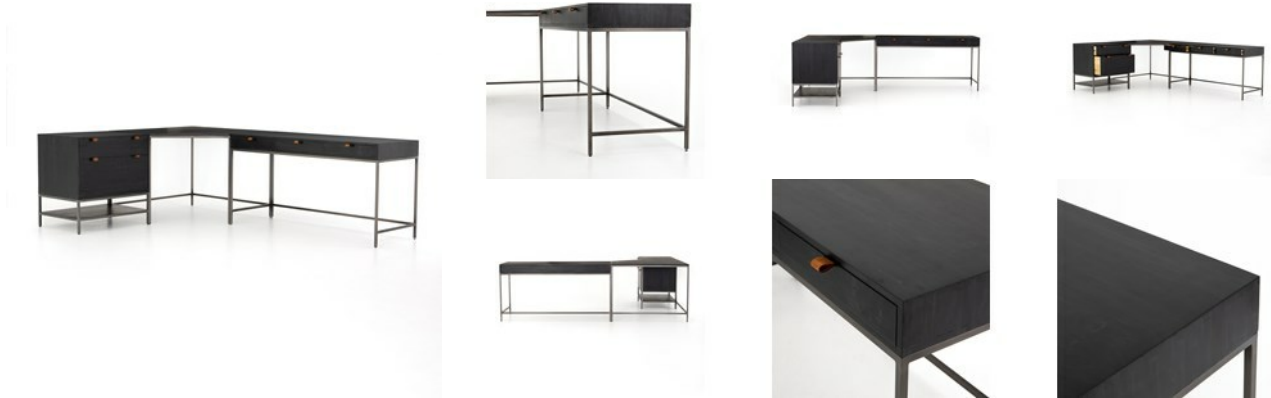

107322-004

Trey Desk System W Filing Cabinet-Blk | \$1,365.00 Your Cost

OVERVIEW

Inspired by clean mid-century design, greyish auburn poplar offers plenty of desk storage by way of three spacious drawers. Metal-secured leather pulls add a textural element of surprise. File drawers for handy storage of legal and letter sized documents. Cabinet can be styled on either side of desk for great flexibility in any space.

Ready for Immediate Shipment: 65

More Arriving Soon: Yes, 1 to 2 weeks

PRODUCT DETAILS

SKU: 107322-004

Collection: Fulton

Weight: 206.18 lb

Colors: Natural Iron, Black Wash Poplar, Toffee Leather

Materials: Iron, Solid Poplar, Top Grain Leather

Volume: 93.76 cu ft

Overall Dimensions: 101.50"w x 71.50"d x 31.00"h

COLLECTION OVERVIEW

From the Fulton Collection

Asymmetry creates a dynamic, modern aesthetic. Impulses from mid-century are reinvented with a mix of warm woods and hard iron. Character walnut and untouched oak reveal knots and natural beauty marks. Exposed dovetail joinery and rubbed iron finishes add another layer of interest and the appearance of age.