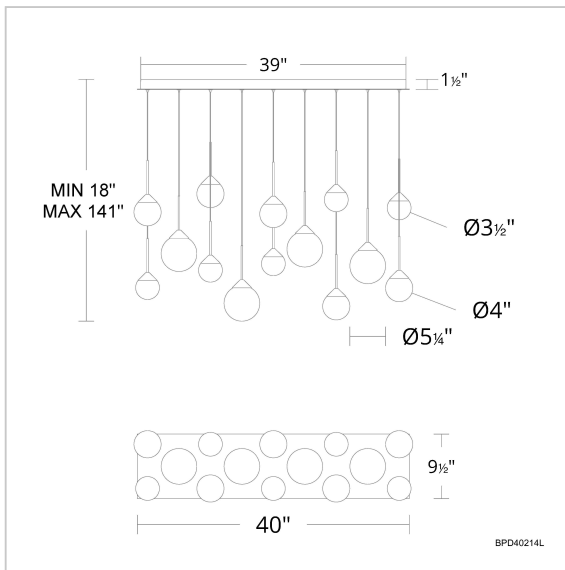

Quest

BPD40214L

LINE DRAWING

Project:

Location:

Fixture Type:

Catalog Number:

FEATURES

- Linear Canopy available in 3, 5, 14, 23 Light configurations
- Optic Haze™, made of natural quartz, has unique variations in luster, hue, patterning and texture inherent to this material. When illuminated, the dimension of the crystal is beautifully accented.
- 3CCT adjustability switch. Set from 3000K/3500K/4000K
- Thin, powered aircraft cables provide adjustable suspension height for an ultra-clean look
- Can be mounted on a sloped ceiling.
- Driver concealed within the canopy

- RPL-GLA-40205 - Replacement Crystal 5"
- RPL-GLA-40204 - Replacement Crystal 4"
- RPL-GLA-40203 - Replacement Crystal 3"

Model	Crystal	Finish	# of Lights	CCT	Voltage	Wattage	Weight	LED Lumens	Delivered Lumens
BPD40214L	OH	- AB - BK	14 Light	3000K/3500K/ 4000K	120-277V	43W	69.9lbs	11529	Up To 10998

Example: BPD40214L-BK