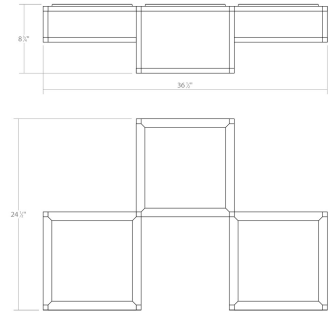

Project:

Cubix LED Surface Mount Spec Sheet

SKU: 24Z0006K Learn more at:
<https://sonnemanlight.com/cubix-led-surface-mount>

Description: Cubix LED Surface Mount brings volume and constructive interest to Modern space. Low profile Cubix Surface allows for ceiling surface mounting or suspended installation where a minimal height is desired across the plane of a space. Arrayed in precisely interconnected relationships, these suspended cubes are joined to each other by a shared leg on each frame. As single fixtures or clustered in arrangements across larger spaces, Cubix Surface expands the utility and aesthetic application of the Cubix family, along with the [Cubix LED Pendant](#).

Type #:

Dimensions

Height:	8.75"
Width:	36.5"
Length:	24.5"
Size:	3-Light
Canopy/Backplate/Base Width:	12.5
Canopy/Backplate/Base Depth:	12.5
Canopy/Backplate/Base Height:	0.75

Installation

Installation:

Licensed electrician required