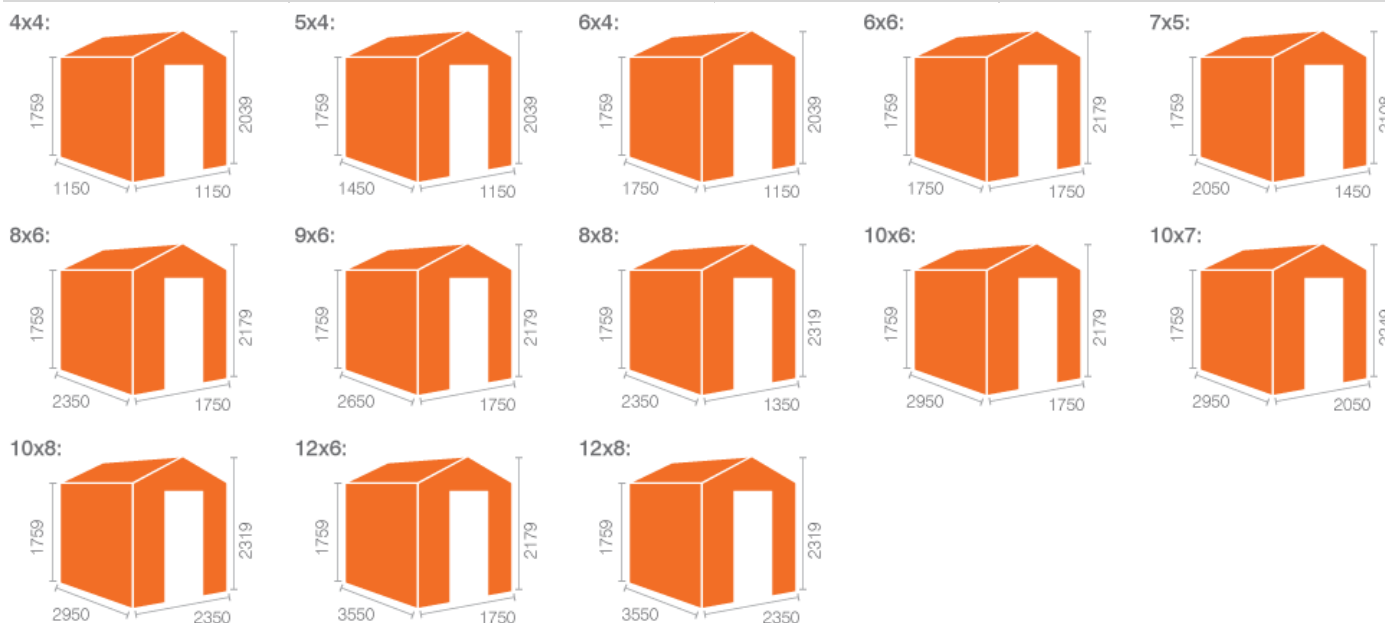

Tiger Shiplap Windowless Apex Shed - Technical Data Sheet

- Superior Grade 12mm Finish Shiplap T&G Cladding;
- 12mm Thick T&G Roof and Floor – No OSB/Solid Sheet Board;
- Security lock and key system;
- Well braced Single Access Door;
- 28x44mm Finish Rounded Four Corner Framing.

Cladding Material	Shiplap	Cladding Thickness	12
Framing Style	Standard	Framing Size	29mm x 44mm
Roof Material	Tongue & Groove Board	Roof Thickness	12mm
Floor Material	Tongue & Groove Board	Floor Size	12mm
Door Style	Single Fully Boarded Tongue & Groove Door	Door Size	785mm x 1692mm
Window Style	N/A	Window Size	0mm x 0mm
Glazing Thickness	0	Glazing Material	N/A
Roof Covering	Green Mineral Felt	Treatment	TigerSkin Water Based
Locking System	Lock and Key	Material	Selected European Softwood

Building Dimension	Length	Width	Base Size	Internal Size	External Ridge	External Eaves	Internal Ridge	Internal Eaves	Ext. Size exc. Roof	Ext. Size inc. Roof	No. of Windows	Weight
4x4 Tiger Shiplap Windowless Apex	1150mm	1150mm	1150mm x 1150mm	1062mm x 1062mm	2039mm	1759mm	1927mm	1703mm	1174mm x 1174mm	1274mm x 1334mm	0	100kgs
5x4 Tiger Shiplap Windowless Apex	1450mm	1150mm	1450mm x 1150mm	1362mm x 1062mm	2039mm	1759mm	1927mm	1703mm	1474mm x 1174mm	1574mm x 1334mm	0	114kgs
6x4 Tiger Shiplap Windowless Apex	1750mm	1150mm	1750mm x 1150mm	1662mm x 1062mm	2039mm	1759mm	1927mm	1703mm	1774mm x 1174mm	1874mm x 1334mm	0	127kgs
6x6 Tiger Shiplap Windowless Apex	1750mm	1750mm	1750mm x 1750mm	1662mm x 1662mm	2179mm	1759mm	2067mm	1703mm	1774mm x 1774mm	1874mm x 1934mm	0	164kgs
7x5 Tiger Shiplap Windowless Apex	2050mm	1450mm	2050mm x 1450mm	1962mm x 1362mm	2108mm	1759mm	1997mm	1703mm	2074mm x 1474mm	2174mm x 1634mm	0	158kgs
8x6 Tiger Shiplap Windowless Apex	2350mm	1750mm	2350mm x 1750mm	2262mm x 1662mm	2179mm	1759mm	2067mm	1703mm	2374mm x 1774mm	2474mm x 1934mm	0	194kgs
9x6 Tiger Shiplap Windowless Apex	2650mm	1750mm	2650mm x 1750mm	2562mm x 1662mm	2179mm	1759mm	2067mm	1703mm	2674mm x 1774mm	2774mm x 1934mm	0	209kgs
8x8 Tiger Shiplap Windowless Apex	2350mm	2350mm	2350mm x 2350mm	2262mm x 2262mm	2319mm	1759mm	2207mm	1703mm	2374mm x 2374mm	2474mm x 2534mm	0	238kgs
10x6 Tiger Shiplap Windowless Apex	2950mm	1750mm	2950mm x 1750mm	2862mm x 1662mm	2179mm	1759mm	2067mm	1703mm	2974mm x 1774mm	3074mm x 1934mm	0	231kgs
10x7 Tiger Shiplap Windowless Apex	2950mm	2050mm	2950mm x 2050mm	2862mm x 1962mm	2249mm	1759mm	2137mm	1703mm	2974mm x 2074mm	3074mm x 2234mm	0	255kgs
10x8 Tiger Shiplap Windowless Apex	2950mm	2350mm	2950mm x 2350mm	2862mm x 2262mm	2319mm	1759mm	2207mm	1703mm	2974mm x 2374mm	3074mm x 2534mm	0	285kgs
12x6 Tiger Shiplap Windowless Apex	3550mm	1750mm	3550mm x 1750mm	3462mm x 1662mm	2179mm	1759mm	2067mm	1703mm	3574mm x 1774mm	3674mm x 1934mm	0	267kgs
12x8 Tiger Shiplap Windowless Apex	3550mm	2350mm	3550mm x 2350mm	3462mm x 2262mm	2319mm	1759mm	2207mm	1703mm	3574mm x 2374mm	3674mm x 2534mm	0	327kgs