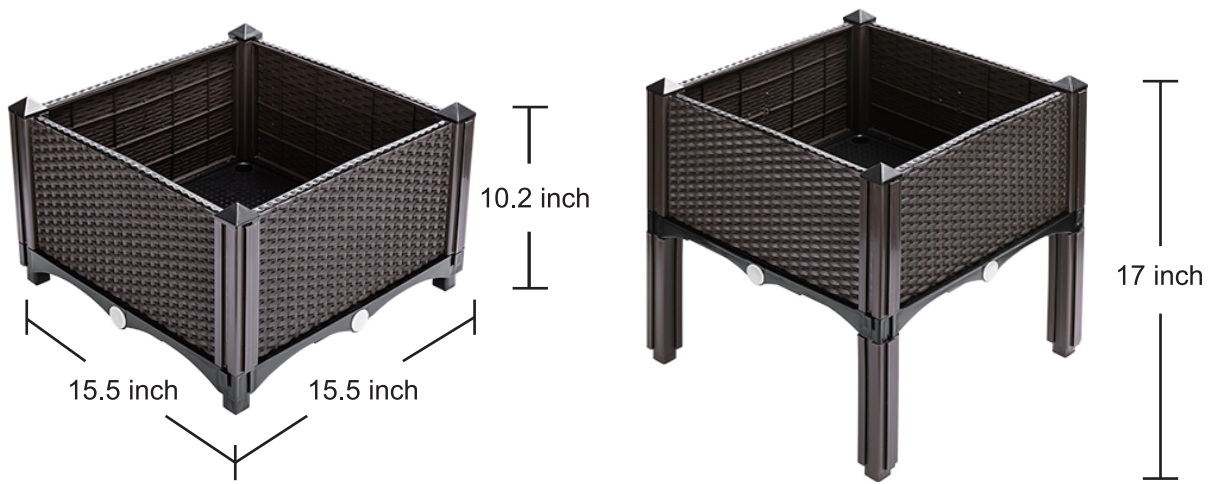

Garden Bed INSTRUCTIONS

a colorful life

All Components of 1 Set

ALL PARTS

① Base Plate

③ Walls

⑤ Columns

⑥ Self-watering Disk

② Safety Heads

④ Water plugs

INSTALLATION INSTRUCTIONS

- 1** Lay baseboard on ground

- 2**

Insert walls along base's grooves

- 3** Insert columns along grooves of sideboards

- 4** Insert the sidebars into the right places of baseboard