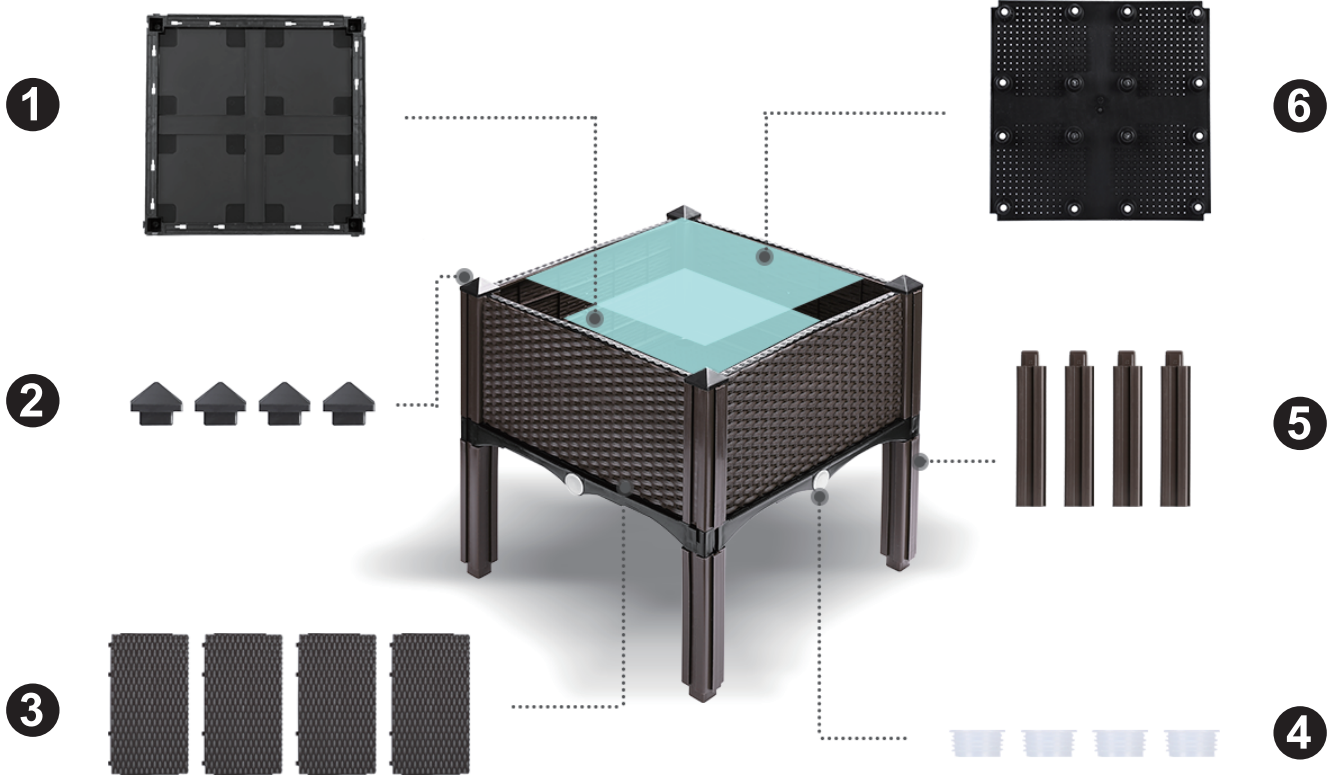

Garden Bed INSTRUCTIONS

a colorful life

All Components of 1 Set

ALL PARTS

① Base Plate

③ Walls

⑤ Columns

⑥ Self-watering Disk

② Safety Heads

④ Water plugs

INSTALLATION INSTRUCTIONS

- 1** Lay baseboard on ground

- 2**

Insert walls along base's grooves

- 3** Insert columns along grooves of sideboards

- 4** Insert the sidebars into the right places of baseboard