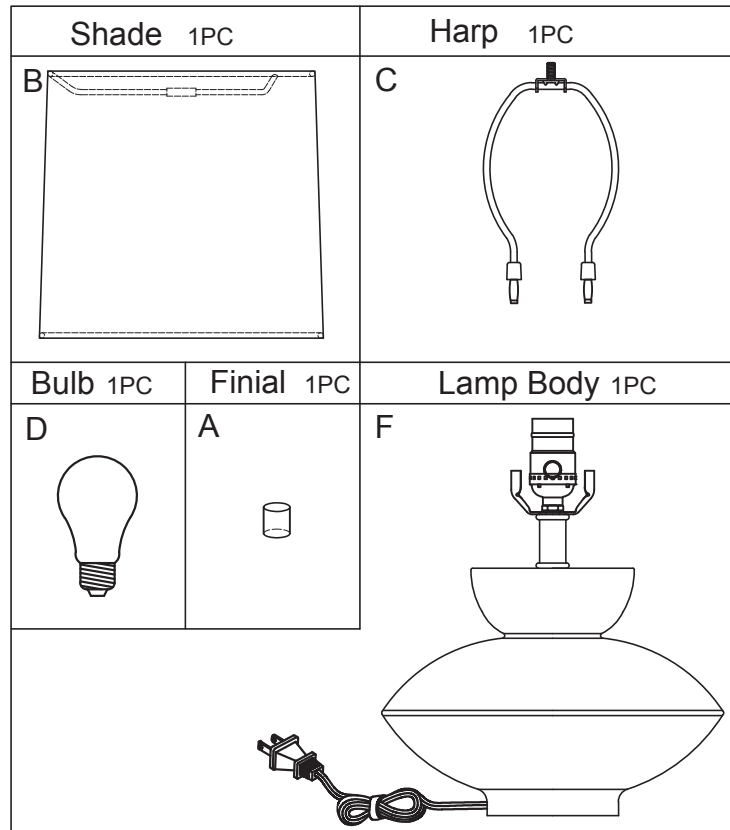

ASSEMBLY INSTRUCTIONS.

TABLE LAMP PEARLED WHITE

THANK YOU FOR YOUR PURCHASE!

PARTS AND HARDWARE.

NOTES.

Thank you for purchasing this quality product!
Be sure to check all packing material carefully for small part that may have come loose inside the carton during shipping.

Have 2 adults on hand for assembly.

Assemble on a padded, non-marring surface

Ensure the bulb is secure in the socket before operating the pendant.

CAUTION: To prevent the risk of fire, do not use light bulbs with wattage greater than 15W.