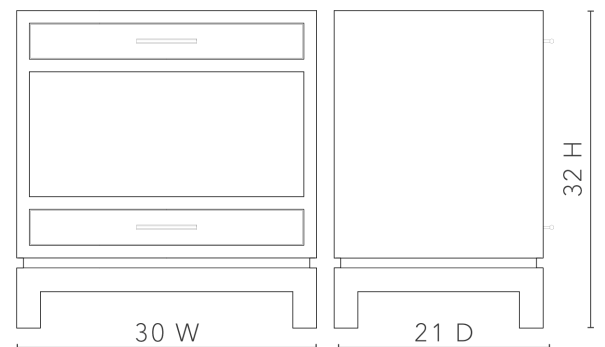

## Florence 2-Drawer End Table, Sand White

---

### FNC-120-469-894

- 30W x 21D x 32H
- Clear Lacquered Bleached Grasscloth
- Satin Bronze Finished Cast Metal
- Finished Back, Soft Close Undermount Glides

Sand  
White

Selvage  
Blue

VILLA & HOUSE