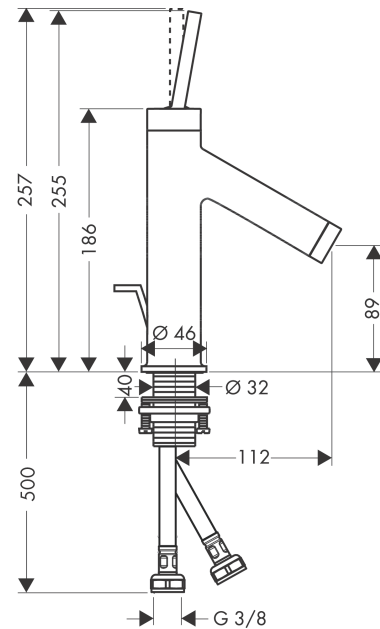

**AXOR Starck**  
**Single lever basin mixer 90 with pin handle and pop-up waste set**  
 Surfaces: **Brushed Nickel** Article Number: **10111820**

### product features

- consists of: single lever basin mixer, waste set
- ComfortZone 90
- projection: 112 mm
- spray type: normal spray
- maximum flow rate at 3 bar: 5 l/min
- joystick ceramic cartridge
- suitable for continuous flow water heaters
- pop-up waste set G 1¼
- connection type: G ¾ connections
- connection dimension: DN15

### Scale drawing

**AXOR Starck**  
**Single lever basin mixer 90 with pin handle and pop-up waste set**  
Surfaces: **Brushed Nickel**    Article Number: **10111820**