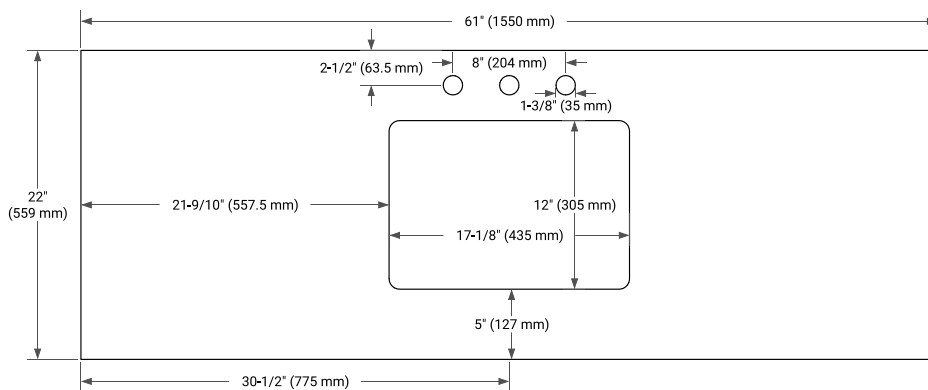

60" SINGLE SINK BASE CABINET

BASE CABINET DIMENSIONS

60" W x 21.5" D x 34.5" H

FEATURES

- Solid wood frame & plywood panels
- Dovetail drawers and joints
- Soft closing doors & drawers

HARDWARE FINISHES*

Brushed Nickel Satin Brass Matte Black Polished Chrome

PLAN VIEW

61" SINGLE RECTANGLE SINK COUNTERTOP WITH 1.5 IN. THICKNESS

OVERALL DIMENSIONS

61" W x 22" D x 1.5" H

COUNTERTOP OPTIONS

Carrara Marble

White Quartz

FEATURES

- Solid countertop with mitered edges & seams
- Undermount white rectangular sink
- Pre-drilled for 8" widespread faucet

INCLUDED

- Countertop
- Matching Backsplash
- Rectangle Sink

COUNTERTOP PLAN VIEW

EDGE SIDE VIEW

THREE DIMENSIONAL COUNTERTOP VIEW