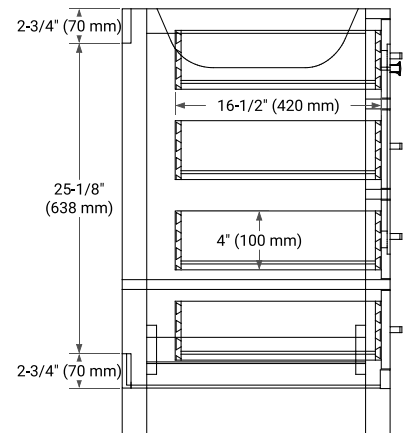

60" SINGLE SINK BASE CABINET

BASE CABINET DIMENSIONS

60" W x 21.5" D x 34.5" H

FEATURES

- Solid wood frame & plywood panels
- Dovetail drawers and joints
- Soft closing doors & drawers

HARDWARE FINISHES*

Brushed Nickel Satin Brass Matte Black Polished Chrome

PLAN VIEW

61" SINGLE RECTANGLE SINK COUNTERTOP WITH 1.5 IN. THICKNESS

OVERALL DIMENSIONS

61" W x 22" D x 1.5" H

COUNTERTOP OPTIONS

Carrara Marble

White Quartz

FEATURES

- Solid countertop with mitered edges & seams
- Undermount white rectangular sink
- Pre-drilled for 8" widespread faucet

INCLUDED

- Countertop
- Matching Backsplash
- Rectangle Sink

COUNTERTOP PLAN VIEW

EDGE SIDE VIEW

THREE DIMENSIONAL COUNTERTOP VIEW