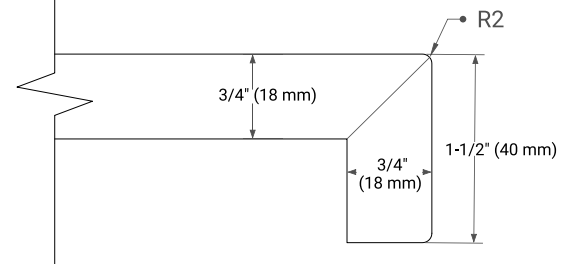

PLAN VIEW

61" SINGLE RECTANGLE SINK COUNTERTOP WITH 1.5 IN. THICKNESS

OVERALL DIMENSIONS

61" W x 22" D x 1.5" H

COUNTERTOP OPTIONS

Carrara Marble

White Quartz

FEATURES

- Solid countertop with mitered edges & seams
- Undermount white rectangular sink
- Pre-drilled for 8" widespread faucet

INCLUDED

- Countertop
- Matching Backsplash
- Rectangle Sink

COUNTERTOP PLAN VIEW

EDGE SIDE VIEW

THREE DIMENSIONAL COUNTERTOP VIEW