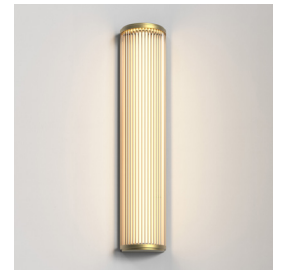

# Versailles 600 2700K Phase Dimmable

astro

## General

Location:	Bathroom/Interior
Class:	cULus (Class I)
Location Rating:	Damp
Driver Required:	Mains 120V
Installation Orientation:	Wall Mount - Horizontal & Vertical
Fitting Method:	½" Stub Mount & 4" Octagon Box
Main Material:	Metal - Mild Steel
Dimensions (mm):	H: 600 W: 125 D: 89
Dimensions (inch):	H: 23.62 W: 4.92 D: 3.5
Cut Out Hole (mm/inch):	-
Recess Depth (mm/inch):	-
Fire Rating:	-
Cable Length (mm/inch):	-
Gross Weight (lb):	10.85
Ada Compliant:	Yes
Ic Rating:	-

## Lamp

Light Source:	Mid-Power LED
Wattage:	12.4W
Lamp Included:	Yes (Integral)
Maximum Lamp Length (mm/inch):	-
Luminous Flux (lm):	971
Colour Temp (K):	2700
Cri (Ra):	90
Macadam Ellipse:	3-Step
Tilt Adjustable Angle (°):	-
Rotation Adjustable Angle (°):	-
Average Lifetime (hrs):	54000
Beam Angle (°):	-

## Additional Information:

Shade Included:	-
Shade/Diffuser Material:	Glass
Shade/Diffuser Finish:	Clear Glass
F Mark:	Suitable for mounting on flammable materials

CODE: 1380073  
FINISH: BRONZE

CODE: 1380074  
FINISH: MATT GOLD