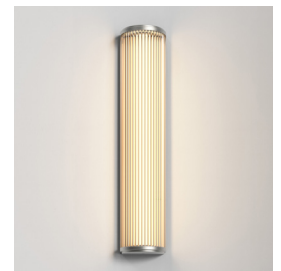

CODE: 1380076
FINISH: MATT NICKEL

To maintain this product to its best condition, please view our care and cleaning guidelines on the support section of the astro website.

Astro® is a registered trademark of astro lighting limited. Astro lighting's fixture designs and imagery are protected under u.S. And international intellectual property laws, and all rights to such designs and imagery are expressly reserved.